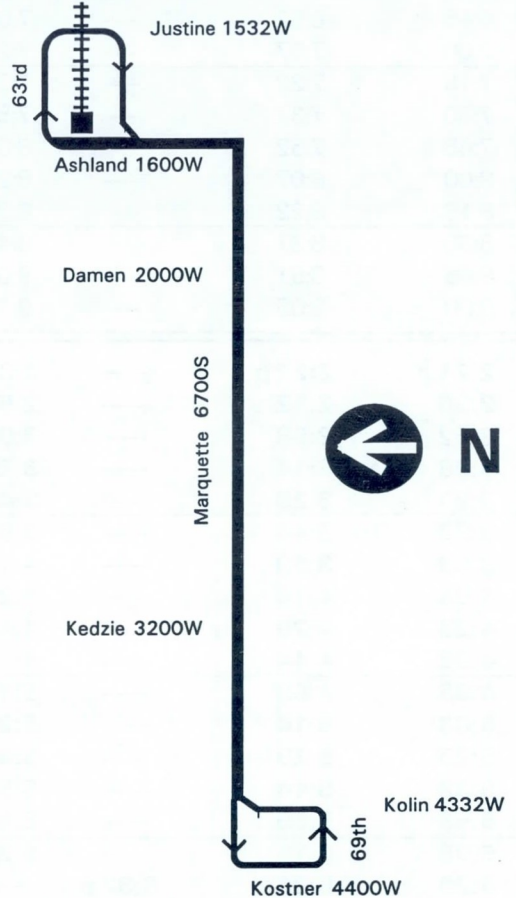

Effective June 30, 1996

110 Marquette

Green Line Rapid Transit