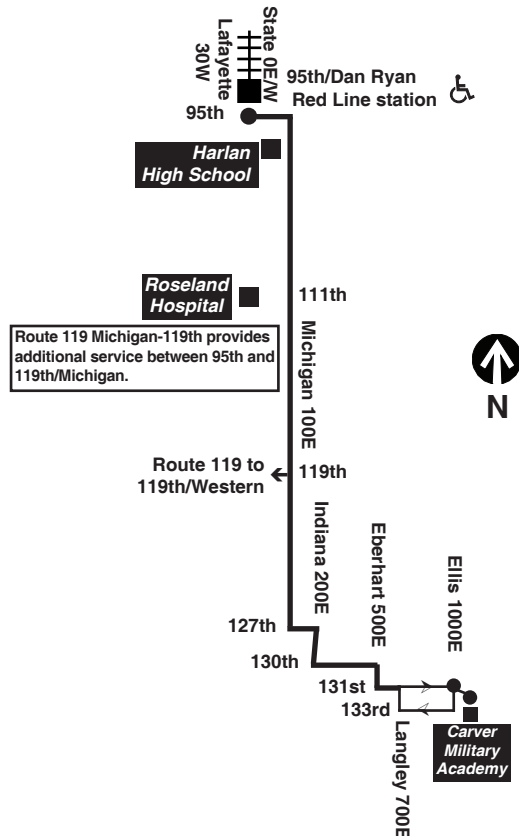

For more Information call the RTA Travel Information Center in Chicago: 312-836-7000. Open 6am until 7pm every day.

Para obtener mayor información, en Español, llame al Centro de Información: 312-836-7000.

Chicago Transit Authority

34

South Michigan

Effective June 17, 2018

Additional service may be provided on school days, September through June

N34 Night Owl Service
95th Terminal to Altgeld Gardens

Monday thru Friday

Northbound

Leave Carver HS	Leave 131st/Ellis	131st/Eberhart	119th/Michigan	111th/Michigan	103rd/Michigan	Arrive 95th Red Line
----	3:15am	3:20am	3:26am	3:32am	3:36am	3:41am
----	3:45	3:50	3:56	4:02	4:06	4:11
----	4:11	4:16	4:24	4:32	4:36	4:41
----	4:35	4:40	4:48	4:56	5:00	5:05
----	4:55	5:00	5:08	5:16	5:20	5:25
----	5:15	5:20	5:28	5:36	5:40	5:45
----	5:31	5:38	5:46	5:54	5:58	6:03
----	5:47	5:54	6:02	6:10	6:14	6:19
----	6:03	6:10	6:18	6:26	6:30	6:36
----	6:16	6:23	6:31	6:39	6:43	6:49
----	6:26	6:33	6:41	6:49	6:53	6:59
----	6:35	6:42	6:50	6:58	7:02	7:08
6:39*	6:44	6:51	6:59	7:07	7:11	7:17
----	6:52	6:59	7:07	7:15	7:19	7:25
6:54*	6:59	7:06	7:14	7:22	7:26	7:32
7:03*	7:08	7:15	7:23	7:31	7:35	7:41
7:13*	7:18	7:25	7:33	7:41	7:45	7:51
7:23*	7:28	7:35	7:43	7:51	7:55	8:01
7:33*	7:38	7:45	7:53	8:01	8:05	8:11
7:43*	7:48	7:55	8:03	8:11	8:15	8:21
7:54*	7:59	8:06	8:14	8:22	8:26	8:32
----	8:10	8:17	8:25	8:33	8:37	8:43
----	8:21	8:28	8:36	8:44	8:48	8:54
----	8:32	8:39	8:47	8:55	8:59	9:05
----	8:44	8:51	8:59	9:07	9:11	9:17
----	8:56	9:03	9:11	9:19	9:23	9:29
----	9:09	9:15	9:23	9:31	9:35	9:41
----	9:21	9:27	9:35	9:43	9:47	9:53