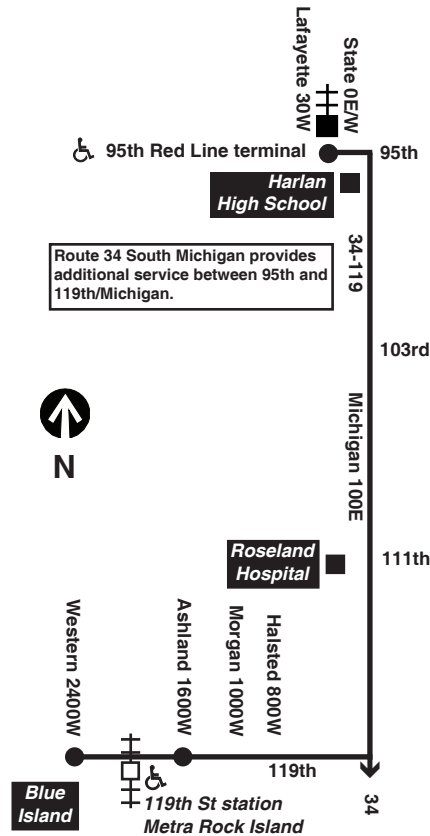

For more Information call the RTA Travel Information Center in Chicago: 312-836-7000. Open 5 a.m. until 1 a.m. every day.

Para obtener mayor información, en Español, llame al Centro de Información: 312-836-7000.

Chicago Transit Authority

119

Michigan-119th

Effective September 4, 2016

Monday thru Friday

119 Michigan-119th

Northbound

Leave 119th/Western	Leave 119th/Morgan	119th/Michigan	111th/Michigan	103rd/Michigan	Arrive 95th Red Line
4:02A	4:05am	4:11am	4:17am	4:21am	4:26am
4:25A	4:28	4:36	4:44	4:48	4:53
4:44	4:50	4:58	5:06	5:10	5:15
5:04	5:10	5:18	5:26	5:30	5:35
5:23	5:29	5:37	5:45	5:49	5:54
5:40	5:46	5:54	6:02	6:06	6:11
5:56	6:02	6:10	6:18	6:22	6:27
6:11	6:17	6:25	6:33	6:37	6:43
6:22	6:28	6:36	6:44	6:48	6:54
6:31	6:37	6:45	6:53	6:57	7:03
6:39	6:45	6:53	7:01	7:05	7:11
6:47	6:53	7:01	7:09	7:13	7:19
6:56	7:02	7:10	7:18	7:22	7:28
7:05	7:11	7:19	7:27	7:31	7:37
7:14	7:20	7:28	7:36	7:40	7:46
7:24	7:30	7:38	7:46	7:50	7:56
7:34	7:40	7:48	7:56	8:00	8:06
7:44	7:50	7:58	8:06	8:10	8:16
7:54	8:00	8:08	8:16	8:20	8:26
8:05	8:11	8:19	8:27	8:31	8:37
8:16	8:22	8:30	8:38	8:42	8:48
8:27	8:33	8:41	8:49	8:53	8:59

then every 12 minutes to 119th/Western until

12:07pm	12:13pm	12:17pm	12:22pm	12:28pm	12:34pm
12:19	12:25	12:29	12:34	12:40	12:46
12:31	12:37	12:41	12:46	12:52	12:58
12:43	12:49	12:53	12:58	1:04	1:10
12:55	1:01	1:05	1:10	1:16	1:22
1:07	1:13	1:17	1:22	1:28	1:34
1:19	1:25	1:29	1:34	1:40	1:46
1:31	1:37	1:41	1:47	1:54	2:01
1:43	1:49	1:53	1:59	2:06	2:13
1:55	2:01	2:05	2:11	2:18	2:25

am light face pm bold face

A - trip begins/ends at 119th/Ashland at time shown