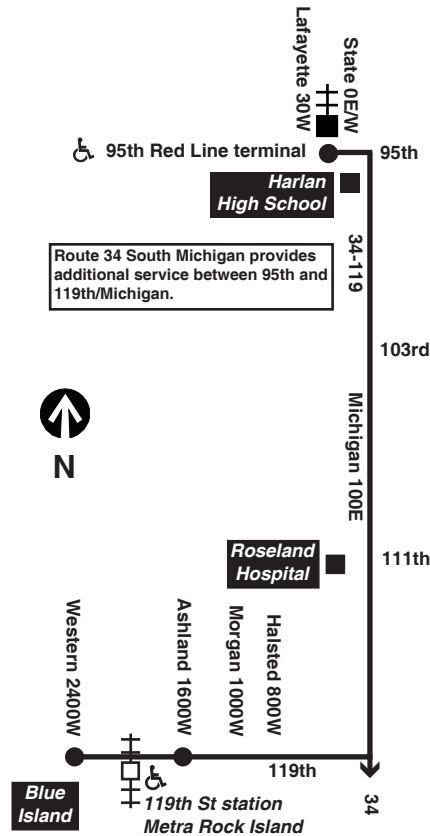

CTA Bike & Ride

Bicycle racks are available on the front exteriors of CTA buses. Bicycles can be placed on bicycle racks during normal hours of operation for each route. Racks accommodate two (2) bicycles at a time. Bicycles are also permitted on CTA trains during certain hours.

Please Stand Up

for Seniors and People with Disabilities. Federal law requires priority seating be designated for seniors and people with disabilities.

The schedules and other information in this timetable are subject to change. CTA does not assume responsibility for errors in timetables, nor for inconvenience or damage resulting from delayed trains or buses due to weather, traffic conditions, etc.

CTA operating costs are funded in part through the Regional Transportation Authority, by the federal and state governments, and the City of Chicago and County of Cook.

Supplementary service may be provided over portions of this route in addition to the trips shown. Please check destination signs and announcements when boarding buses.

For more information call the RTA Travel Information Center in Chicago: 312-836-7000. Open 5 a.m. until 1 a.m. every day.

Para obtener mayor información, en Español, llame al Centro de Información: 312-836-7000.

Chicago Transit Authority

119

Michigan-119th

Effective September 3, 2017

Monday thru Friday

119 Michigan-119th

Northbound

Leave 119th/Western	Leave 119th/Morgan	119th/Michigan	111th/Michigan	103rd/Michigan	Arrive 95th Red Line
4:02A	4:05am	4:11am	4:17am	4:21am	4:26am
4:25A	4:28	4:36	4:44	4:48	4:53
4:44	4:50	4:58	5:06	5:10	5:15
5:04	5:10	5:18	5:26	5:30	5:35
5:23	5:29	5:37	5:45	5:49	5:54
5:40	5:46	5:54	6:02	6:06	6:11
5:56	6:02	6:10	6:18	6:22	6:27
6:11	6:17	6:25	6:33	6:37	6:43
6:22	6:28	6:36	6:44	6:48	6:54
6:31	6:37	6:45	6:53	6:57	7:03
6:39	6:45	6:53	7:01	7:05	7:11
6:47	6:53	7:01	7:09	7:13	7:19
6:56	7:02	7:10	7:18	7:22	7:28
7:05	7:11	7:19	7:27	7:31	7:37
7:14	7:20	7:28	7:36	7:40	7:46
7:24	7:30	7:38	7:46	7:50	7:56
7:34	7:40	7:48	7:56	8:00	8:06
7:44	7:50	7:58	8:06	8:10	8:16
7:54	8:00	8:08	8:16	8:20	8:26
8:05	8:11	8:19	8:27	8:31	8:37
8:16	8:22	8:30	8:38	8:42	8:48
8:27	8:33	8:41	8:49	8:53	8:59

then every 12 minutes to 95th until

12:15pm	12:21pm	12:29pm	12:37pm	12:41pm	12:47pm
12:28	12:34	12:42	12:50	12:54	1:00
12:41	12:47	12:55	1:03	1:07	1:13
12:53	12:59	1:07	1:15	1:19	1:25
1:05	1:11	1:19	1:27	1:31	1:37
1:17	1:23	1:31	1:39	1:43	1:49
1:29	1:35	1:43	1:51	1:55	2:01
1:41	1:47	1:55	2:03	2:07	2:13
1:53	1:59	2:07	2:15	2:19	2:25
2:05	2:11	2:19	2:27	2:31	2:37

then every 12 minutes to 95th until

5:53	5:59	6:07	6:15	6:19	6:25
6:05	6:11	6:19	6:27	6:31	6:37
6:17	6:23	6:31	6:39	6:43	6:49
6:37	6:43	6:51	6:59	7:03	7:09
6:49	6:55	7:03	7:11	7:15	7:21
7:01	7:07	7:15	7:23	7:27	7:32
7:13	7:19	7:27	7:35	7:39	7:44
7:25	7:31	7:39	7:47	7:51	7:56
7:37	7:43	7:51	7:59	8:03	8:08
7:49	7:55	8:03	8:11	8:15	8:20
8:01	8:07	8:15	8:23	8:27	8:32
8:13	8:19	8:27	8:35	8:39	8:44
8:27	8:33	8:41	8:49	8:53	8:58
8:42	8:48	8:55	9:02	9:06	9:11
8:57	9:03	9:10	9:17	9:21	9:26
9:13	9:19	9:25	9:31	9:35	9:40
9:28	9:34	9:40	9:46	9:50	9:55
9:45	9:51	9:57	10:03	10:07	10:12
10:02	10:08	10:14	10:20	10:24	10:29
10:22	10:28	10:34	10:40	10:44	10:49
10:42	10:48	10:54	11:00	11:04	11:09
11:02	11:08	11:14	11:20	11:24	11:29
11:19	11:25	11:31	11:36	11:41	11:45
11:42	11:48	11:54	12:00am	12:04am	12:09am
12:02am	12:08am	12:14am	12:20	12:24	12:29
12:22	12:28	12:34	12:40	12:44	12:49
12:39	12:45	12:51	12:56	1:00	1:04
12:58	1:04	1:10	1:16	1:20	1:25

Southbound

Leave 95th Red Line	103rd/Michigan	111th/Michigan	119th/Michigan	Arrive 119th/Morgan	Arrive 119th/Western
4:30am	4:35am	4:38am	4:42am	4:48am	4:53am
4:50	4:55	4:58	5:02	5:08	5:13
5:10	5:15	5:18	5:22	5:28	5:33
5:25	5:30	5:33	5:37	5:43	5:48
5:38	5:43	5:46	5:50	5:56	6:02
5:50	5:55	5:58	6:02	6:08	6:14
6:02	6:07	6:10	6:14	6:20	6:26
6:14	6:19	6:22	6:26	6:32	6:38
6:24	6:29	6:32	6:36	6:42	6:48
6:34	6:39	6:42	6:46	6:52	6:58
6:44	6:49	6:52	6:56	7:02	7:08
6:54	6:59	7:02	7:06	7:12	7:18
7:04	7:09	7:13	7:17	7:23	7:29
7:14	7:19	7:23	7:27	7:33	7:39
7:24	7:29	7:33	7:37	7:43	7:49
7:34	7:39	7:43	7:47	7:53	7:59
7:45	7:50	7:54	7:58	8:04	8:10
7:56	8:01	8:05	8:09	8:15	8:21
8:07	8:12	8:16	8:20	8:26	8:32
8:19	8:24	8:28	8:32	8:38	8:44
8:31	8:36	8:40	8:44	8:50	8:56
8:43	8:48	8:52	8:56	9:02	9:08

then every 12 minutes to 119th/Western until