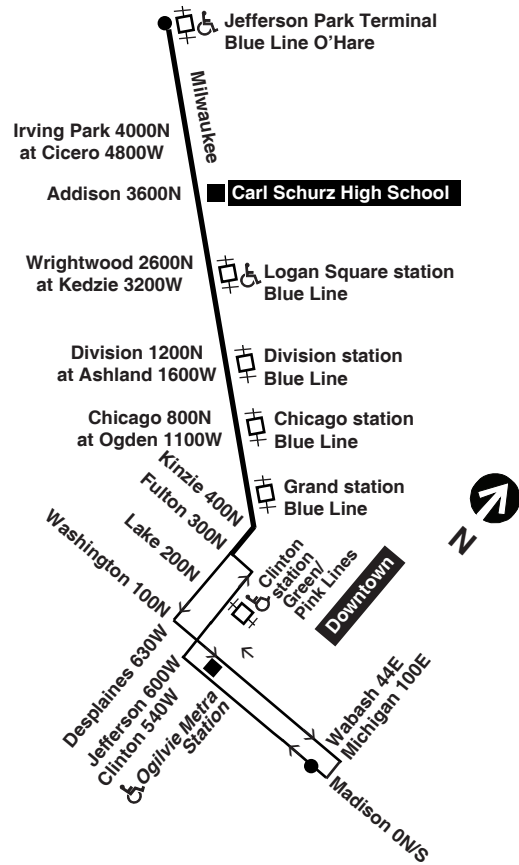

CTA Bike & Ride

Bicycle racks are available on the front exteriors of CTA buses. Bicycles can be placed on bicycle racks during normal hours of operation for each route. Racks accommodate two (2) bicycles at a time. Bicycles are also permitted on CTA trains during certain hours.

Please Stand Up

for Seniors and People with Disabilities
Federal law requires priority seating be designated for seniors and people with disabilities.

The schedules and other information in this timetable are subject to change. CTA does not assume responsibility for errors in timetables, nor for inconvenience or damage resulting from delayed trains or buses due to weather, traffic conditions, etc.

Supplementary service may be provided over portions of this route in addition to the trips shown. Please check destination signs and announcements when boarding buses.

CTA operating costs are funded in part through the Regional Transportation Authority, by the federal and state governments, and the City of Chicago and County of Cook.

For more Information call the RTA Travel Information Center in Chicago: 312-836-7000. Open 5 a.m. until 1 a.m. every day.

Para obtener mayor información, en Español, llame al Centro de Información: 312-836-7000.

Chicago Transit Authority

56
Milwaukee

Effective August 25, 2013

Additional service may be provided on school days, late August through June

Monday thru Friday

56 Milwaukee

Southbound

Leave Jefferson Park	Irving Park/ Cicero/ Milwaukee	Kedzie/ Logan Square	Division/ Ashland/ Milwaukee	Canal/ Ogilvie Center	Arrive Madison/ Wabash
4:29am	4:35am	4:47am	4:59am	5:09am	5:18am
4:48	4:54	5:06	5:18	5:28	5:37
5:04	5:10	5:22	5:36	5:47	5:56
5:20	5:26	5:38	5:52	6:03	6:12
5:35	5:41	5:53	6:07	6:18	6:27
5:48	5:54	6:06	6:20	6:31	6:40
5:58	6:04	6:16	6:30	6:41	6:50
6:07	6:13	6:25	6:40	6:52	7:01
6:16	6:22	6:36	6:51	7:04	7:13
6:25	6:32	6:46	7:02	7:16	7:25
6:34	6:41	6:55	7:13	7:26	7:36
6:43	6:50	7:05	7:24	7:38	7:48
6:49	6:56	7:12	7:31	7:46	7:56
6:53	7:01	7:16	-----	-----	-----
6:55	7:03	7:19	7:39	7:55	8:05
7:02	7:10	7:26	7:46	8:02	8:12
7:09	7:17	7:33	7:53	8:09	8:19
7:16	7:24	7:40	8:00	8:16	8:26
7:22	7:30	7:46	8:06	8:22	8:32
7:26	7:34	7:50	8:11	8:27	8:37
7:31	7:39	7:55	8:15	8:31	8:41
7:35	7:43	7:59	8:20	8:36	8:46
7:40	7:48	8:04	8:25	8:41	8:51
7:45	7:53	8:09	8:30	8:46	8:56
7:50	7:58	8:14	8:35	8:51	9:01
7:56	8:04	8:20	8:41	8:57	9:07
8:03	8:11	8:27	8:48	9:04	9:14
8:11	8:19	8:35	8:55	9:11	9:21
8:20	8:28	8:44	9:04	9:20	9:30
8:30	8:38	8:54	9:13	9:29	9:39
8:40	8:48	9:04	9:23	9:39	9:49

continuing every 15 minutes from Jefferson Park until

12:10pm	12:19pm	12:36pm	12:58pm	1:10pm	1:20pm
12:25	12:34	12:51	1:13	1:25	1:35
12:39	12:48	1:05	1:27	1:39	1:49
12:53	1:02	1:19	1:41	1:53	2:03
1:05	1:15	1:33	1:54	2:06	2:14
1:17	1:27	1:45	2:06	2:18	2:26
1:29	1:39	1:57	2:18	2:30	2:38
1:41	1:51	2:09	2:30	2:42	2:50
1:53	2:03	2:21	2:42	2:54	3:02
2:05	2:15	2:33	2:54	3:06	3:14
2:17	2:27	2:45	3:06	3:18	3:26
2:29	2:39	2:57	3:18	3:30	3:38
2:40	2:50	3:08	3:29	3:41	3:49

continuing every 9 to 11 minutes from Jefferson Park until

4:25	4:38	4:55	5:15	5:29	5:37
4:35	4:48	5:05	5:25	5:39	5:47
4:47	5:00	5:17	5:37	5:51	5:59
4:59	5:12	5:29	5:49	6:03	6:11
5:12	5:25	5:42	6:02	6:14	6:22
5:25	5:38	5:55	6:15	6:27	6:35
5:38	5:51	6:08	6:28	6:40	6:48
5:51	6:04	6:21	6:41	6:53	7:01
6:04	6:16	6:33	6:53	7:05	7:13
6:22	6:33	6:49	7:08	7:20	7:27
6:40	6:51	7:06	7:25	7:36	7:44
7:01	7:10	7:24	7:42	7:53	8:00
7:22	7:31	7:45	8:03	8:14	8:21
7:43	7:52	8:06	8:24	8:35	8:42
8:04	8:13	8:27	8:45	8:56	9:03
8:25	8:33	8:47	9:04	9:14	9:21
8:47	8:54	9:08	9:25	9:35	9:41
9:09	9:16	9:30	9:46	9:56	10:02
9:31	9:38	9:52	10:08	10:18	10:24

am light face pm bold face

Northbound