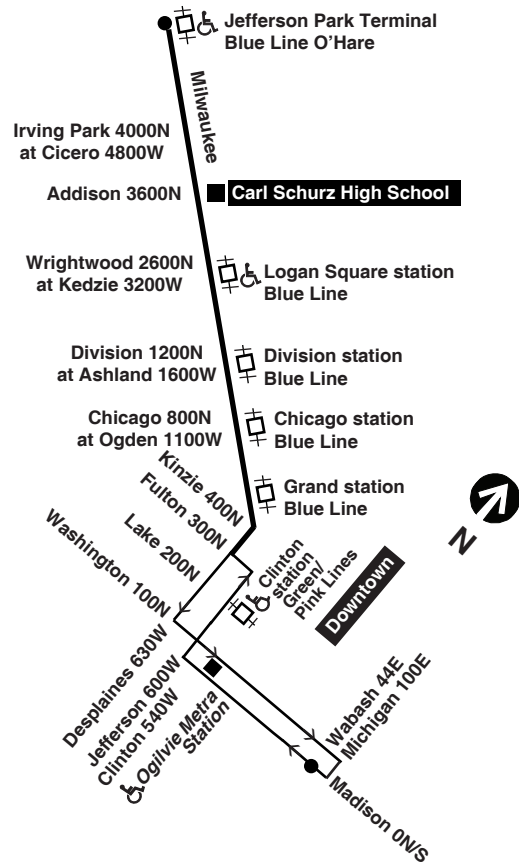

For more Information call the RTA Travel Information Center in Chicago: 312-836-7000. Open 5 a.m. until 1 a.m. every day.

Para obtener mayor información, en Español, llame al Centro de Información: 312-836-7000.

Chicago Transit Authority

56 
Milwaukee

Effective March 27, 2016

Additional service may be provided on school days, September through June

Monday thru Friday

Southbound

Leave Jefferson Park	Irving Park/ Cicero/ Milwaukee	Kedzie/ Logan Square	Division/ Ashland/ Milwaukee	Canal/ Ogilvie Station	Arrive Madison/ Wabash
4:29am	4:35am	4:47am	4:59am	5:09am	5:18am
4:48	4:54	5:06	5:18	5:28	5:37
5:04	5:10	5:22	5:36	5:47	5:56
5:20	5:26	5:38	5:52	6:03	6:12
5:35	5:41	5:53	6:07	6:18	6:27
5:48	5:54	6:06	6:20	6:31	6:40
5:58	6:04	6:16	6:30	6:41	6:50
6:07	6:13	6:25	6:40	6:52	7:01
6:16	6:22	6:36	6:51	7:04	7:13
6:25	6:32	6:46	7:02	7:16	7:25
6:34	6:41	6:55	7:13	7:26	7:36
6:42	6:49	7:04	7:23	7:37	7:47
6:49	6:56	7:12	7:31	7:46	7:56
6:52S	6:59	7:15	-----	-----	-----
6:55	7:03	7:19	7:39	7:55	8:05
7:00	7:08	7:24	7:44	8:00	8:10

then every 5 to 10 minutes from Jefferson Park until
 8:10 8:18 8:34 8:54 9:10 9:20
 8:20 8:28 8:44 9:04 9:20 9:30
 8:30 8:38 8:54 9:13 9:29 9:39
 8:40 8:48 9:04 9:23 9:39 9:49

then every 15 minutes from Jefferson Park until

then every 12 minutes from Madison/Wabash until

Table with 6 columns: Leave Madison/Wabash, Clinton/Ogilvie Station, Division/Ashland/Milwaukee, Kedzie/Logan Square, Irving Park/Cicero/Milwaukee, Arrive Jefferson Park. Rows show departure times from 3:23am to 11:11am.