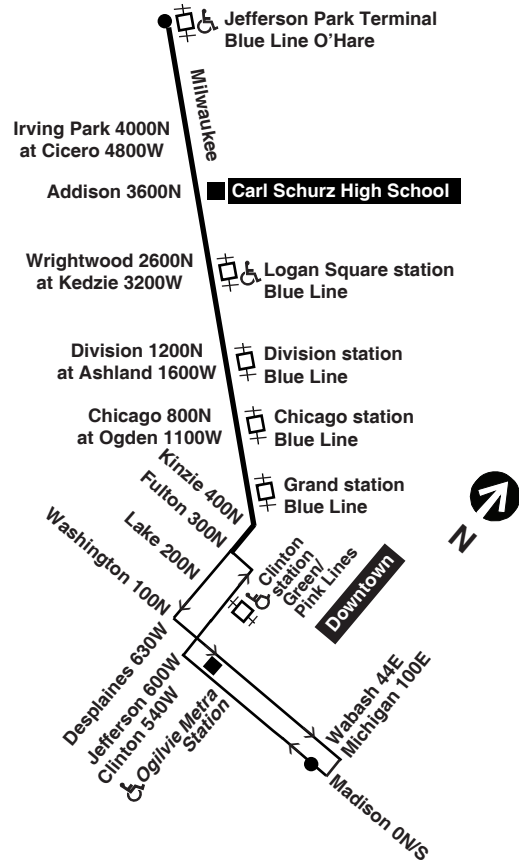

CTA Bike & Ride

Bicycle racks are available on the front exteriors of CTA buses. Bicycles can be placed on bicycle racks during normal hours of operation for each route. Racks accommodate two (2) bicycles at a time. Bicycles are also permitted on CTA trains during certain hours.

Please Stand Up

for Seniors and People with Disabilities
Federal law requires priority seating be designated for seniors and people with disabilities.

The schedules and other information in this timetable are subject to change. CTA does not assume responsibility for errors in timetables, nor for inconvenience or damage resulting from delayed trains or buses due to weather, traffic conditions, etc.

Supplementary service may be provided over portions of this route in addition to the trips shown. Please check destination signs and announcements when boarding buses.

CTA operating costs are funded in part through the Regional Transportation Authority, by the federal and state governments, and the City of Chicago and County of Cook.

For more Information call the RTA Travel Information Center in Chicago: 312-836-7000. Open 5 a.m. until 1 a.m. every day.

Para obtener mayor información, en Español, llame al Centro de Información: 312-836-7000.

Chicago Transit Authority

56
Milwaukee

Effective December 18, 2016

Additional service may be provided on school days, September through June

Monday thru Friday

56 Milwaukee

Southbound

Leave Jefferson Park	Irving Park/ Cicero/ Milwaukee	Kedzie/ Logan Square	Division/ Ashland/ Milwaukee	Canal/ Ogilvie Station	Arrive Madison/ Wabash
4:29am	4:35am	4:47am	4:59am	5:09am	5:18am
4:48	4:54	5:06	5:18	5:28	5:37
5:04	5:10	5:22	5:36	5:47	5:56
5:20	5:26	5:38	5:52	6:03	6:12
5:35	5:41	5:53	6:07	6:18	6:27
5:48	5:54	6:06	6:20	6:31	6:40
5:58	6:04	6:16	6:30	6:41	6:50
6:07	6:13	6:25	6:40	6:52	7:01
6:16	6:22	6:36	6:51	7:04	7:13
6:25	6:32	6:46	7:02	7:16	7:25
6:33	6:40	6:54	7:11	7:25	7:34
6:40	6:47	7:02	7:20	7:34	7:44
6:46	6:54	7:09	7:28	7:43	7:53
6:49S	6:57	7:12	-----	-----	-----
6:52	6:59	7:15	7:34	7:49	7:59
then every 4 to 8 minutes from Jefferson Park until					
8:10	8:18	8:34	8:54	9:10	9:20
8:20	8:28	8:44	9:04	9:20	9:30
8:30	8:38	8:54	9:13	9:29	9:39
8:40	8:48	9:04	9:23	9:39	9:49
then every 15 minutes from Jefferson Park until					
12:25pm	12:34pm	12:51pm	1:13pm	1:25pm	1:35pm
12:39	12:48	1:05	1:27	1:39	1:49
12:53	1:02	1:19	1:41	1:53	2:03
1:05	1:15	1:33	1:54	2:06	2:14
1:17	1:27	1:45	2:06	2:18	2:26
1:29	1:39	1:57	2:18	2:30	2:38
1:41	1:51	2:09	2:30	2:42	2:50
1:53	2:03	2:21	2:42	2:54	3:02
2:05	2:15	2:33	2:54	3:06	3:14
2:17	2:27	2:45	3:06	3:18	3:26
2:29	2:39	2:57	3:18	3:30	3:38
2:41	2:51	3:09	3:30	3:42	3:50
-----	3:06SA	3:20	3:41	3:53	-----
2:52	3:02	3:20	3:41	3:53	4:01
-----	3:16SA	3:30	3:51	4:03	-----
3:02	3:12	3:30	3:51	4:03	4:12
3:12	3:22	3:40	4:01	4:13	4:22
3:22	3:32	3:50	4:11	4:23	4:32
3:31	3:41	3:59	4:20	4:32	4:42
3:40	3:50	4:08	4:29	4:41	4:51
3:49	3:59	4:17	4:38	4:50	5:00
3:58	4:08	4:26	4:47	4:59	5:09
4:07	4:20	4:37	4:57	5:11	5:19
4:16	4:29	4:46	5:06	5:20	5:28
4:25	4:38	4:55	5:15	5:29	5:37
4:35	4:48	5:05	5:25	5:39	5:47
4:47	5:00	5:17	5:37	5:51	5:59
4:59	5:12	5:29	5:49	6:03	6:11
5:12	5:25	5:42	6:02	6:14	6:22
5:25	5:38	5:55	6:15	6:27	6:35
5:38	5:51	6:08	6:28	6:40	6:48
5:51	6:04	6:21	6:41	6:53	7:01
6:04	6:16	6:33	6:53	7:05	7:13
6:22	6:33	6:49	7:08	7:20	7:27
6:40	6:50	7:05	7:24	7:36	7:43
7:01	7:10	7:24	7:42	7:53	8:00
7:22	7:31	7:45	8:03	8:14	8:21
7:43	7:52	8:06	8:24	8:35	8:42
8:04	8:13	8:27	8:45	8:56	9:03
8:25	8:33	8:47	9:04	9:14	9:21
8:47	8:54	9:08	9:25	9:35	9:41
9:09	9:16	9:30	9:46	9:56	10:02
9:31	9:38	9:52	10:08	10:18	10:24

Northbound