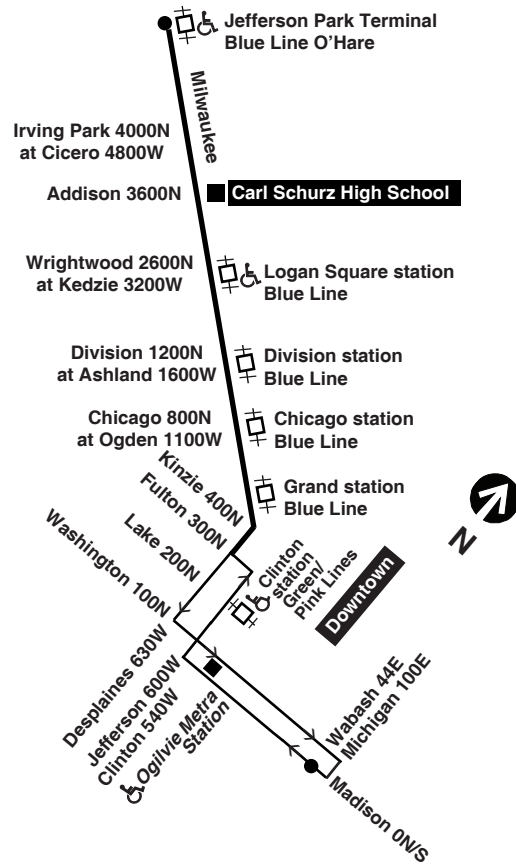

For more Information call the RTA Travel Information Center in Chicago: 312-836-7000. Open 6am until 7pm, Monday thru Saturday.

Para obtener mayor información, en Español, llame al Centro de Información: 312-836-7000.

**Chicago Transit Authority**

**56** Milwaukee

Effective September 1, 2019  
Additional service may be provided on school days, September through June

**Monday thru Friday**

**56 Milwaukee**

**Southbound**

Northbound

Table with 6 columns: Leave Madison/ Wabash, Clinton/ Ogilvie Station, Division/ Ashland/ Milwaukee, Kedzie/ Logan Square, Irving Park/ Cicero/ Milwaukee, Arrive Jefferson Park. Rows show departure times from 5:08am to 10:44am.

Northbound

Table with 6 columns: Leave Madison/ Wabash, Clinton/ Ogilvie Station, Division/ Ashland/ Milwaukee, Kedzie/ Logan Square, Irving Park/ Cicero/ Milwaukee, Arrive Jefferson Park. Rows show departure times from 5:09am to 11:21am.