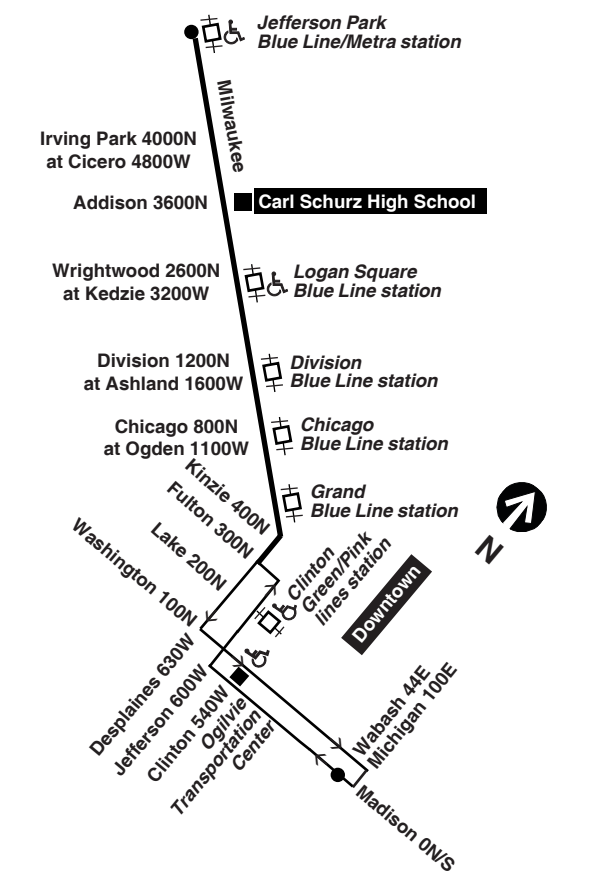

Federal law requires priority seating be designated for seniors and people with disabilities. **Please stand up** and yield these seats when needed for qualifying riders or when asked.

Schedules and other info in this timetable are subject to change. CTA does not assume responsibility for errors in timetables nor for inconvenience or damage resulting from delays.

Pay close attention to destination signs and announcements when boarding: added service may sometimes be provided over portions of this or any bus route and some trips can end before the furthest terminal on a line depending on service needs or time of day.

Bicycle racks are installed on the front of all CTA buses and are allowed on CTA trains during certain hours. See our Bike & Ride brochure or webpage for help on how to use racks and more.

Know before you go: Get alerts from us by text or e-mail about planned service changes every week or instant alerts for unplanned reroutes and disruptions. Sign up for CTA Updates today at transitchicago.com/updates.

For more travel information, use the Ventra app or call the RTA Travel Information Center at 312-836-7000. *Para obtener mayor información, en Español, llame al Centro de Información a 312-836-7000.*

Chicago Transit Authority

56 Milwaukee

Effective Jan. 8, 2023

All CTA buses are accessible

transitchicago.com/bus/56

Monday thru Friday **#56 Milwaukee**