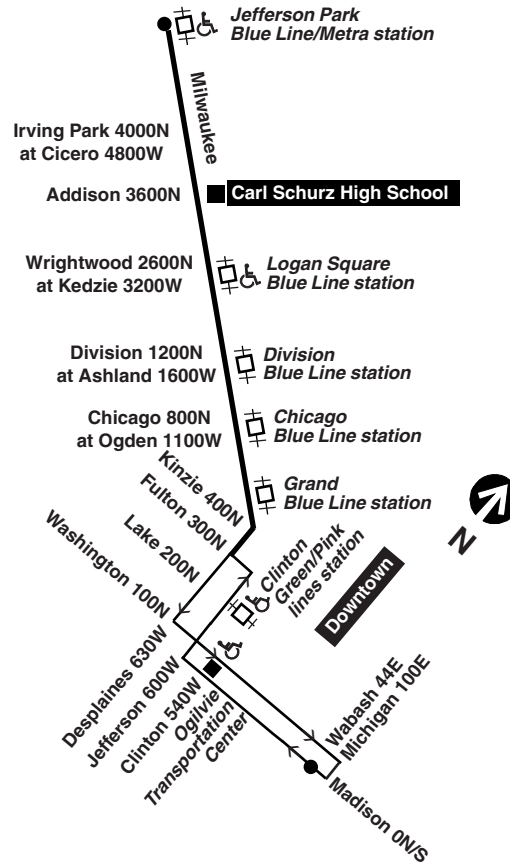

Schedules and other info in this timetable are subject to change. CTA does not assume responsibility for errors in timetables nor for inconvenience or damage resulting from delays.

Pay close attention to destination signs and announcements when boarding: added service may sometimes be provided over portions of this or any bus route and some trips can end before the furthest terminal on a line depending on service needs or time of day.

Bicycle racks are installed on the front of all CTA buses and are allowed on CTA trains during certain hours. See our Bike & Ride brochure or webpage for help on how to use racks and more.

Know before you go: Get alerts from us by text or e-mail about planned service changes every week or instant alerts for unplanned reroutes and disruptions. Sign up for CTA Updates today at transitchicago.com/updates.

56 Milwaukee

Effective Dec. 22, 2024

All CTA buses are accessible

transitchicago.com/bus/56

Monday thru Friday

Southbound

LV Jefferson Park	Irving Park/ Cicero/ Milwaukee	Kedzie/ Logan Square	Division/ Ashland/ Milwaukee	Canal/ Ogilvie/ Transp Ctr	AR Madison/ Wabash
4:20a	4:26a	4:38a	4:51a	5:01a	5:08a
4:40	4:47	4:59	5:12	5:24	5:32
4:58	5:05	5:17	5:30	5:42	5:50
5:14	5:21	5:34	5:47	5:59	6:07
5:29	5:36	5:48	6:01	6:13	6:21
5:42	5:49	6:01	6:14	6:26	6:34
5:54	6:01	6:13	6:26	6:38	6:46
6:05	6:12	6:24	6:37	6:49	6:57
6:15	6:22	6:35	6:49	7:02	7:10
6:24	6:31	6:45	7:01	7:15	7:23
6:32	6:40	6:54	7:11	7:26	7:34
6:39	6:47	7:02	7:20	7:36	7:44
6:45	6:53	7:09	7:28	7:44	7:53
6:45S	6:54	7:09	-----	-----	-----
6:50	6:58	7:14	7:33	7:49	7:58

J - trip ends at Madison/Jefferson at time shown
 S - trip operates on school days only