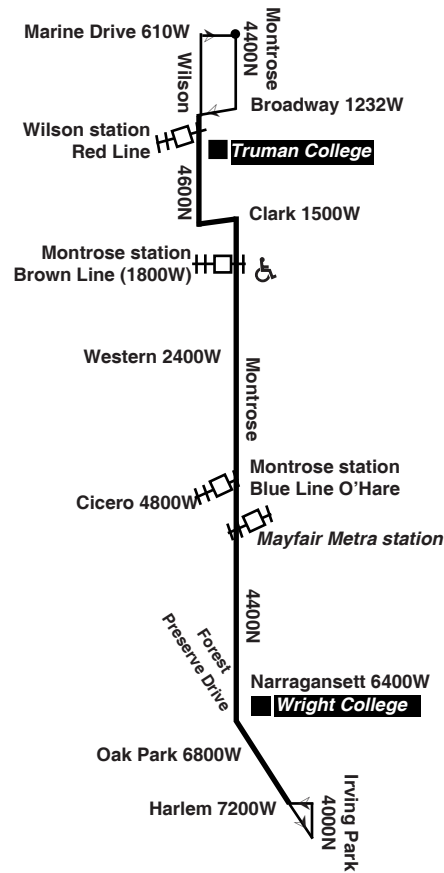

**Chicago Transit Authority**

**Montrose**

Effective December 18, 2016

**Monday thru Friday**

**78 Montrose**

**Eastbound**

Lv. Harlem /Forest Preserve	Central/ Montrose	Pulaski/ Montrose	Western/ Montrose	Wilson/ Broadway	Arrive Marine/ Montrose
----	4:34am	4:44am	4:52am	5:01am	5:05am
----	4:54	5:04	5:13	5:23	5:26
5:00am	5:11	5:21	5:30	5:40	5:43
----	5:25	5:35	5:44	5:54	5:57
5:26	5:37	5:47	5:56	6:06	6:09
----	5:49	5:59	6:08	6:18	6:21
5:47	5:59	6:09	6:18	6:28	6:31
----	6:08	6:19	6:28	6:39	6:42
6:04	6:16	6:28	6:38	6:49	6:52
----	6:24	6:36	6:47	6:58	7:02
----	6:32	6:44	6:55	7:06	7:10
6:26	6:40	6:52	7:03	7:16	7:19
----	6:48	7:01	7:14	7:26	7:30
6:44	6:58	7:11	7:24	7:38	7:42
----	7:08	7:21	7:35	7:49	7:53
7:04	7:19	7:31	7:46	8:00	8:04
7:15	7:30	7:43	7:58	8:13	8:17
7:27	7:42	7:54	8:10	8:26	8:30
7:39	7:54	8:06	8:22	8:38	8:42
7:52	8:07	8:19	8:35	8:51	8:55
8:06	8:21	8:33	8:48	9:03	9:07
8:20	8:35	8:47	9:00	9:14	9:19
8:35	8:50	9:02	9:14	9:27	9:32
8:51	9:05	9:17	9:30	9:43	9:47
9:07	9:21	9:33	9:46	9:59	10:03
9:23	9:38	9:50	10:02	10:15	10:20
9:40	9:54	10:06	10:19	10:32	10:36
9:56	10:11	10:23	10:35	10:48	10:53
10:13	10:27	10:39	10:52	11:05	11:09
10:29	10:44	10:56	11:08	11:21	11:26
10:46	11:00	11:12	11:24	11:37	11:42
11:02	11:17	11:28	11:40	11:53	11:57

Westbound

Table with columns: Leave Marine/ Montrose, Wilson/ Broadway, Western/ Montrose, Pulaski/ Montrose, Central/ Montrose, Arr. Harlem /Forest Preserve. Rows show departure and arrival times for Westbound trains.

am light face pm bold face

Westbound

Table with columns: Leave Marine/ Montrose, Wilson/ Broadway, Western/ Montrose, Pulaski/ Montrose, Central/ Montrose, Arr. Harlem /Forest Preserve. Rows show departure and arrival times for Westbound trains on Sunday/Holiday.