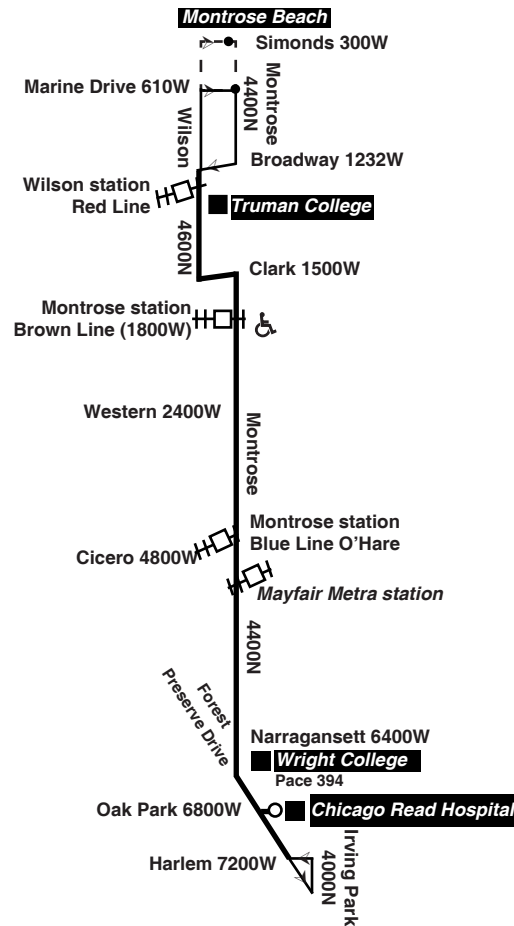

For more information call the RTA Travel Information Center in Chicago: 312-836-7000. Open 5 a.m. until 1 a.m. every day.

Para obtener mayor información, en Español, llame al Centro de Información: 312-836-7000.

Chicago Transit Authority

78 ♿

Montrose

Effective June 18, 2017

Summer service to Montrose Beach

Monday thru Friday

78 Montrose

Eastbound

Westbound

Leave Marine/ Montrose	Wilson/ Broadway	Western/ Montrose	Pulaski/ Montrose	Central/ Montrose	Arr. Harlem /Forest Preserve
----	----	----	----	6:47am	6:57am
----	----	----	----	7:07	7:17
7:05am	7:09am	7:20am	7:29am	7:38	7:49
7:27	7:31	7:42	7:51	8:00	8:11
7:49	7:53	8:04	8:13	8:22	8:33
----	----	----	----	8:26	8:37
8:10	8:15	8:25	8:35	8:44	8:55
8:32	8:37	8:47	8:57	9:07	9:18
8:53	8:58	9:09	9:19	9:30	9:41
9:10B	9:19				