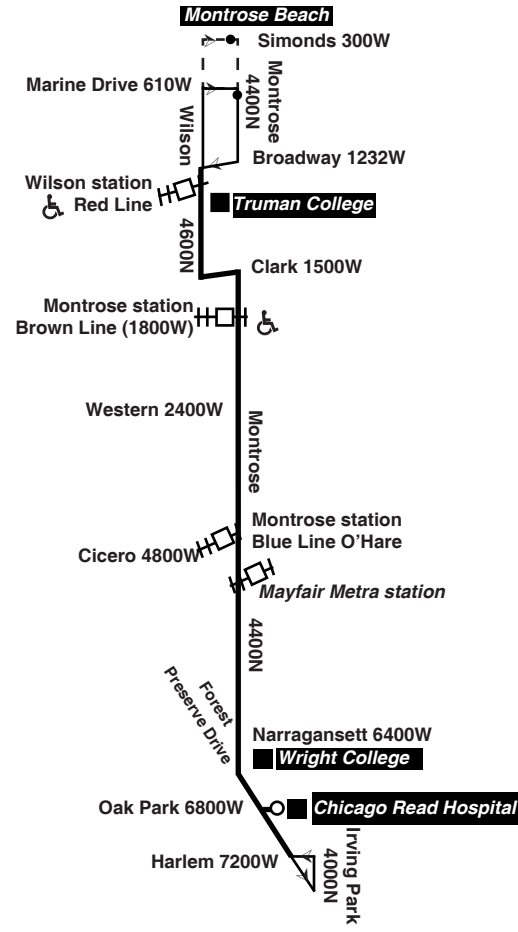

CTA Bike & Ride

Bicycle racks are available on the front exteriors of CTA buses. Bicycles can be placed on bicycle racks during normal hours of operation for each route. Racks accommodate two (2) bicycles at a time. Bicycles are also permitted on CTA trains during certain hours.

Please Stand Up

for Seniors and People with Disabilities. Federal law requires priority seating be designated for seniors and people with disabilities.

The schedules and other information in this timetable are subject to change. CTA does not assume responsibility for errors in timetables, nor for inconvenience or damage resulting from delayed trains or buses due to weather, traffic conditions, etc.

Supplementary service may be provided over portions of this route in addition to the trips shown. Please check destination signs and announcements when boarding buses.

CTA operating costs are funded in part through the Regional Transportation Authority, by the federal and state governments, and the City of Chicago and County of Cook.

For more information call the RTA Travel Information Center in Chicago: 312-836-7000. Open 6am until 7pm, Monday thru Saturday.

Para obtener mayor información, en Español, llame al Centro de Información: 312-836-7000.

Chicago Transit Authority

78

Montrose

Effective June 12, 2022

Summer service to Montrose Beach

Monday thru Friday

Eastbound

Lv. Forest Preserve/ Harlem	Montrose/ Central	Montrose/ Pulaski	Montrose/ Western	Wilson/ Broadway	Arrive Montrose/ Marine
----	4:34am	4:44am	4:52am	5:01am	5:05am
----	4:54	5:04	5:13	5:23	5:26
5:00am	5:11	5:21	5:30	5:40	5:43
----	5:25	5:35	5:44	5:54	5:57
5:26	5:37	5:47	5:56	6:06	6:09
----	5:49	5:59	6:08	6:18	6:21
5:47	5:59	6:09	6:18	6:28	6:31
----	6:05	6:15	6:25	6:35	6:38
----	6:13	6:25	6:35	6:46	6:49
6:09	6:22	6:33	6:43	6:55	6:58
----	6:30	6:42	6:53	7:04	7:08
6:26	6:39	6:51	7:03	7:15	7:19
----	6:48	7:01	7:14	7:26	7:30
6:44	6:58	7:11	7:24	7:38	7:42
----	7:08	7:21	7:35	7:49	7:53
7:04	7:19	7:31	7:46	8:00	8:04
7:15	7:30	7:43	7:58	8:13	8:17
7:27	7:42	7:54	8:10	8:26	8:30
7:39	7:54	8:06	8:22	8:38	8:42
----	8:00	8:13	8:28	8:44	8:48
7:52	8:07	8:19	8:35	8:51	8:56B
8:06	8:21	8:33	8:48	9:03	9:09B
8:20	8:35	8:47	9:00	9:14	9:20B
8:35	8:50	9:02	9:14	9:27	9:34B
8:51	9:05	9:17	9:30	9:43	9:49B
9:07	9:21	9:33	9:46	9:59	10:05B
9:23	9:38	9:50	10:02	10:15	10:22B
9:40	9:54	10:06	10:19	10:32	10:38B
9:56	10:11	10:23	10:35	10:48	10:55B
10:13	10:27	10:39	10:52	11:05	11:11B
10:29	10:44	10:56	11:08	11:21	11:28B
10:46	11:00	11:12	11:24	11:37	11:43B
11:02	11:17	11:28	11:40	11:53	11:59B
11:19	11:33	11:45	11:56pm	12:10pm	12:15B
11:35	11:50	12:01pm	12:13	12:26	12:32B
11:52	12:07pm	12:19	12:31	12:45	12:51B
12:08pm	12:24	12:36	12:48	1:02	1:08B
12:24	12:40	12:52	1:04	1:18	1:24B
12:39	12:55	1:07	1:19	1:33	1:39B
12:54	1:09	1:22	1:34	1:48	1:53B
1:08	1:24	1:37	1:49	2:03	2:09B
1:21	1:38	1:50	2:02	2:16	2:23B
1:35	1:51	2:04	2:16	2:30	2:36B
1:46	2:02	2:15	2:27	2:42	2:47B
1:57	2:13	2:26	2:38	2:53	2:58B
2:09	2:25	2:38	2:50	3:04	3:10B
2:20	2:36	2:49	3:01	3:16	3:21B

then every 12 minutes until

4:56	5:14	5:29	5:43	5:57	6:04B
5:09	5:28	5:44	5:57	6:12	6:17B
5:21	5:40	5:56	6:10	6:24	6:30B
5:34	5:53	6:09	6:22	6:36	6:42B
5:47	6:06	6:21	6:34	6:48	6:54B
6:01	6:20	6:34	6:47	7:01	7:06B
6:15	6:34	6:48	7:01	7:15	7:20B
6:32	6:50	7:03	7:16	7:29	7:35B
6:51	7:08	7:21	7:34	7:47	7:53B
7:13	7:30	7:43	7:54	8:07	8:12B
7:35	7:51	8:04	8:15	8:27	8:32B
7:58	8:13	8:25	8:36	8:48	8:53B
8:21	8:36	8:47	8:57	9:09	9:14B
8:45	8:59	9:10	9:20	9:31	9:35
9:09	9:23	9:34	9:44	9:55	9:58
9:34	9:48	9:58	10:08	10:19	10:22
10:00	10:13	10:23	10:33	10:44	10:47
10:12	10:25	----	----	----	----
10:32	10:45	----	----	----	----
10:53	11:06	----	----	----	----

am light face pm bold face

78 Montrose

Westbound