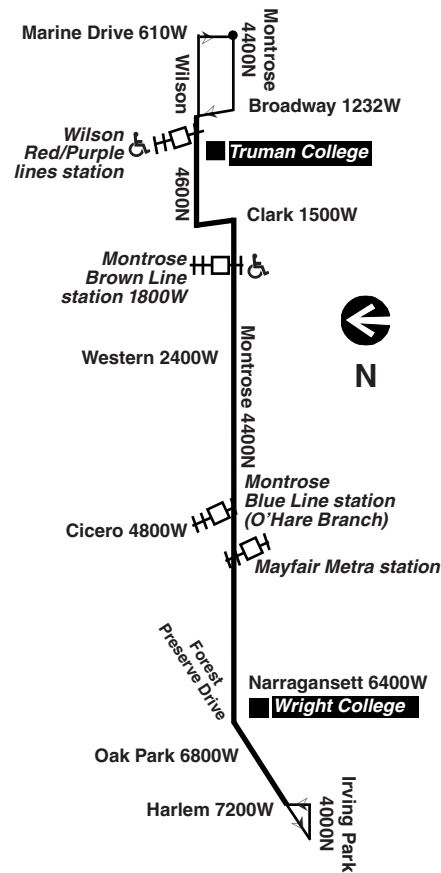

Federal law requires priority seating be designated for seniors and people with disabilities. **Please stand up** and yield these seats when needed for qualifying riders or when asked.

Schedules and other info in this timetable are subject to change. CTA does not assume responsibility for errors in timetables nor for inconvenience or damage resulting from delays.

Pay close attention to destination signs and announcements when boarding: added service may sometimes be provided over portions of this or any bus route and some trips can end before the furthest terminal on a line depending on service needs or time of day.

Bicycle racks are installed on the front of all CTA buses and are allowed on CTA trains during certain hours. See our Bike & Ride brochure or webpage for help on how to use racks and more.

Know before you go: Get alerts from us by text or e-mail about planned service changes every week or instant alerts for unplanned reroutes and disruptions. Sign up for CTA Updates today at transitchicago.com/updates.

For more travel information, use the Ventra app or call the RTA Travel Information Center at 312-836-7000. *Para obtener mayor información, en Español, llame al Centro de Información a 312-836-7000.*

Chicago Transit Authority

78 Montrose

Effective Aug. 20, 2023

All CTA buses are accessible

transitchicago.com/bus/78

Monday thru Friday

#78 Montrose

Eastbound

LV Forest Preserve Dr./Harlem	Montrose/Central	Montrose/Pulaski	Montrose/Western	Wilson/Broadway	AR Montrose/Marine
4:23a	4:34a	4:44a	4:52a	5:01a	5:05a
4:42	4:53	5:03	5:12	5:22	5:25
5:00	5:11	5:21	5:30	5:40	5:43
5:17	5:28	5:38	5:47	5:57	6:00
5:33	5:45	5:55	6:04	6:14	6:17
5:48	6:00	6:10	6:19	6:29	6:33
6:04	6:16	6:28	6:38	6:49	6:52
6:19	6:32	6:44	6:55	7:07	7:10
6:34	6:48	7:01	7:13	7:26	7:30
6:49	7:03	7:16	7:30	7:43	7:47
7:04	7:19	7:31	7:46	8:00	8:04
7:19	7:34	7:47	8:02	8:17	8:21
7:34	7:49	8:02	8:17	8:33	8:37
7:49	8:04	8:17	8:32	8:48	8:52
8:04	8:19	8:32	8:47	9:02	9:06
8:19	8:34	8:46	8:59	9:13	9:18
8:34	8:49	9:01	9:13	9:26	9:31
8:50	9:04	9:16	9:29	9:42	9:46
9:06	9:20	9:32	9:45	9:58	10:02
9:22	9:37	9:49	10:01	10:14	10:19
9:41	9:55	-----	-----	-----	-----
9:42	9:57	10:09	10:21	10:34	10:39
10:04	10:19	10:31	10:43	10:56	11:01
10:26	10:40	-----	-----	-----	-----
10:28	10:42	10:54	11:07	11:20	11:24
10:52	11:06	11:18	11:30	11:43	11:47
10:54	11:08	-----	-----	-----	-----
11:15	11:30	11:41	11:53	12:06p	12:10p
11:38	11:53	12:04p	12:16p	12:29	12:33
12:01p	12:17p	12:29	12:41	12:55	12:59
12:24	12:40	12:52	1:04	1:18	1:22
12:47	1:03	1:15	1:27	1:41	1:45
1:10	1:26	1:39	1:51	2:05	2:09
1:30	1:46	1:59	2:11	2:26	2:30
1:42N	1:58	2:11	2:23	2:37	2:41
1:53S	2:09	2:22	2:34	2:48	2:52
2:04	2:20	2:33	2:45	3:00	3:04
2:19	2:35	2:48	3:00	3:15	3:19
2:33	2:49	3:02	3:14	3:29	3:33
2:46	3:03	3:17	3:29	3:44	3:48
2:59	3:17	3:31	3:44	3:59	4:03
3:14	3:32	3:46	3:59	4:14	4:18
3:29	3:47	4:01	4:14	4:29	4:33
3:46	4:04	4:18	4:31	4:46	4:50
4:03	4:21	4:36	4:50	5:04	5:09
4:22	4:40	4:54	5:08	5:23	5:27
4:40	4:58	5:13	5:27	5:41	5:46
4:59	5:17	5:31	5:45	6:00	6:04
5:11	5:30	-----	-----	-----	-----
5:18	5:37	5:53	6:06	6:21	6:25
5:38	5:57	6:12	6:25	6:40	6:44
6:00	6:18	6:33	6:47	7:01	7:05
6:17	6:36	-----	-----	-----	-----
6:23	6:41	6:55	7:08	7:22	7:26
6:45	7:03	7:16	7:28	7:42	7:46
7:05	7:22	-----	-----	-----	-----
7:09	7:26	7:39	7:50	8:03	8:07
7:32	7:49	8:01	8:12	8:25	8:28
7:56	8:12	-----	-----	-----	-----
7:57	8:13	8:25	8:35	8:48	8:51
8:28	8:42	8:53	9:03	9:15	9:19
8:31	8:45	-----	-----	-----	-----
8:58	9:12	9:23	9:33	9:44	9:47
9:29	9:43	9:54	10:04	10:14	10:18
9:30	9:44	-----	-----	-----	-----
10:00	10:13	10:23	10:33	10:44	10:47
10:20	10:33	-----	-----	-----	-----
10:46	10:59	-----	-----	-----	-----
11:12	11:25	-----	-----	-----	-----

Westbound