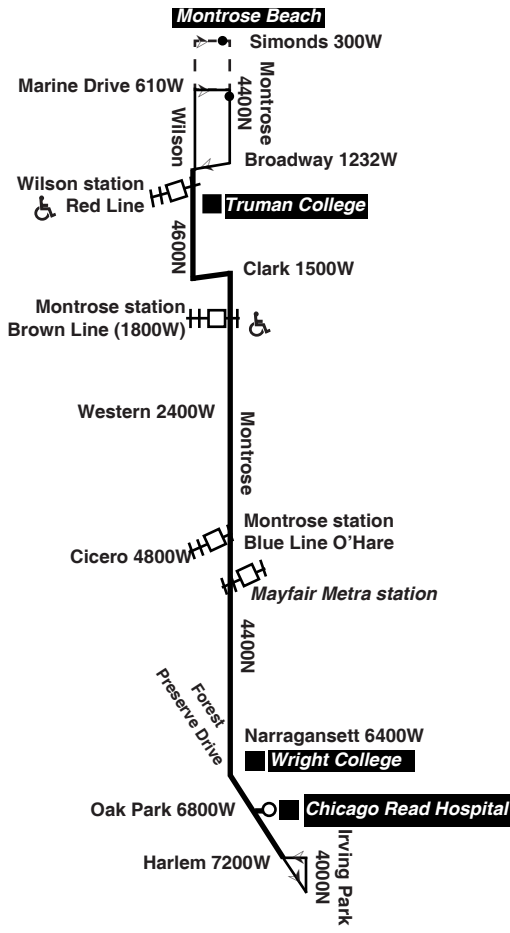

Schedules and other info in this timetable are subject to change. CTA does not assume responsibility for errors in timetables nor for inconvenience or damage resulting from delays.

Pay close attention to destination signs and announcements when boarding: added service may sometimes be provided over portions of this or any bus route and some trips can end before the furthest terminal on a line depending on service needs or time of day.

Bicycle racks are installed on the front of all CTA buses and are allowed on CTA trains during certain hours. See our Bike & Ride brochure or webpage for help on how to use racks and more.

Know before you go: Get alerts from us by text or e-mail about planned service changes every week or instant alerts for unplanned reroutes and disruptions. Sign up for CTA Updates today at transitchicago.com/updates.

78 Montrose

Effective Mar. 24, 2024

Summer service to Montrose Beach operates on Saturdays and Sundays

All CTA buses are accessible

transitchicago.com/bus/78

Monday thru Friday

#78 Montrose

Eastbound