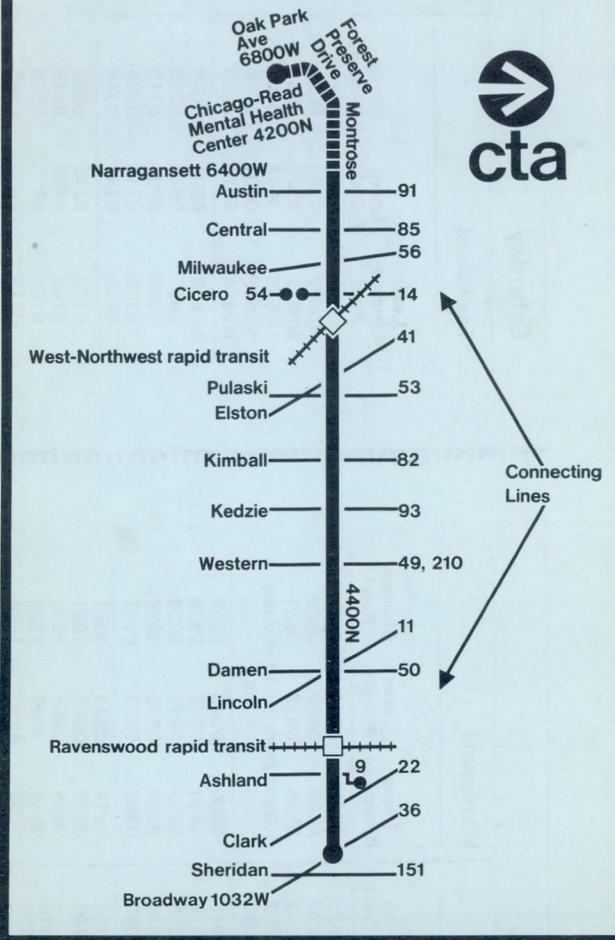

Montrose

For more information call the RTA 24 hour Travel Information Center in Chicago 836-7000

For better service call during off-peak hours

Funds for CTA operating costs are provided in part through the Regional Transportation Authority by the federal state and governments and the City of Chicago and County of Cook.