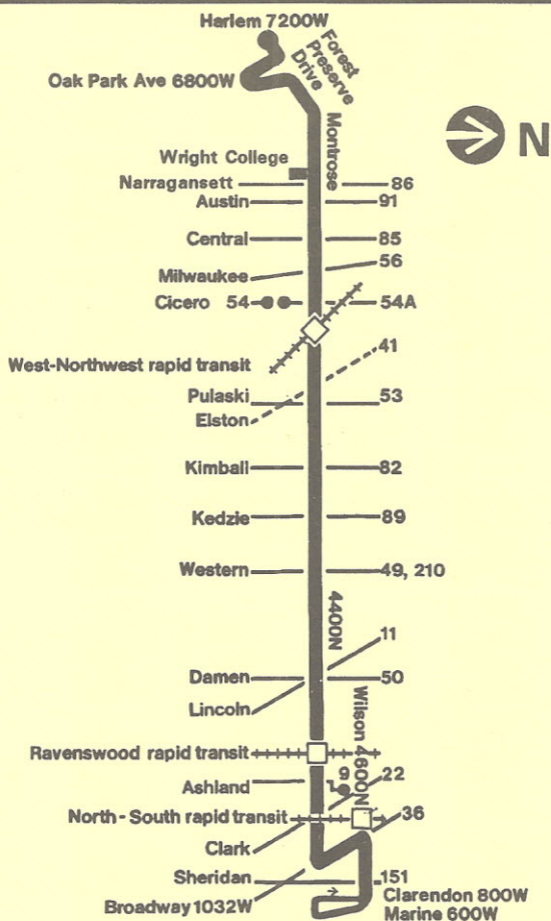

Effective January 09, 1994

78 Montrose

For more information call the RTA
Travel Information Center in
Chicago or Suburbs 836-7000

Monday thru Friday

Eastbound

Leave Harlem Irving	Wright Junior College	Cicero	Western	Arrive Marine Montrose
---	---	---	4:50 a	5:01 a
---	---	4:48 a	5:02	5:13
4:45 a	5:50 a	5:00	5:14	5:25
---	---	5:12	5:26	5:37
5:09	5:14	5:24	5:38	5:49
---	---	5:36	5:50	6:01
5:33	5:38	5:48	6:02	6:13
---	---	6:00	6:14	6:25
5:55	6:00	6:10	6:24	6:35
---	---	6:19	6:33	6:45
6:13	6:18	6:28	6:43	6:56
---	---	6:27	6:53	7:06
6:30	6:36	6:46	7:03	7:17
6:39	6:46	6:56	7:13	7:27
---	---	6:55	7:23	7:38
6:58	7:04	7:16	7:33	7:48
7:07	7:14	7:26	7:43	7:59
7:18	7:25	7:37	7:54	8:10
7:29	7:36	7:48	8:05	8:21
7:40	7:47	7:59	8:16	8:32
7:51	7:58	8:10	8:27	8:43
8:02	8:09	8:21	8:38	8:54
8:13	8:20	8:32	8:49	9:05
8:24	8:31	8:43	9:00	9:16
8:36	8:43	8:55	9:11	9:27
8:48	9:55	9:06	9:22	9:38
9:00	9:07	9:18	9:33	9:49
9:12	9:19	9:29	9:44	10:00
9:24	9:30	9:40	9:55	10:11
9:36	9:42	9:52	10:07	10:23
then 10 to 12 minutes until				
11:00	11:06	11:16	11:31	11:48
11:12	11:18	11:28	11:43	12:00
11:24	11:30	11:40	11:55	12:12
11:36	11:42	11:52	12:07	12:24
11:48	11:54	12:04	12:19	12:36
12:00n 12:06p 12:16p 12:31p 12:47p				
12:11p	12:17	12:27	12:43	12:59
12:22	12:28	12:38	12:55	1:11
then 10 to 12 minutes until				
5:07	5:14	5:28	5:47	6:03
5:20	5:27	5:41	5:59	6:15
5:33	5:40	5:54	6:11	6:26
5:46	5:53	6:06	6:23	6:38
6:00	6:07	6:19	6:36	6:50
then 12 to 15 minutes until				
8:30	8:35	8:45	8:58	9:10
8:50	8:55	9:04	9:17	9:29
9:10	9:15	9:24	9:37	9:49
9:30	9:35	9:44	9:57	10:09
9:50	9:55	10:04	10:17	10:29
10:10	10:15	10:24	10:37	10:49
10:30	10:35	10:44	10:57	11:09
10:53	10:58	11:07	11:20	11:32
11:23	11:28	11:37	11:50	12:02 a
11:53	11:58	12:07 a	12:20 a	12:32