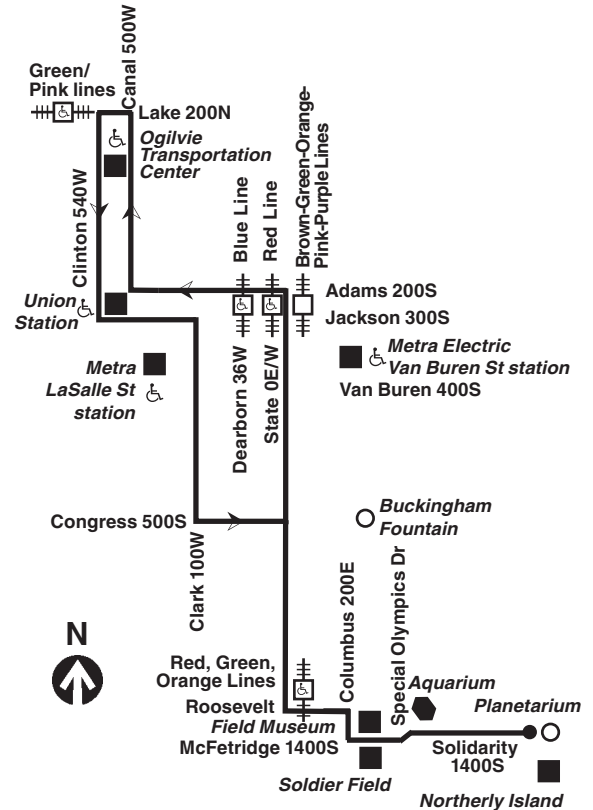

Federal law requires priority seating be designated for seniors and people with disabilities. **Please stand up** and yield these seats when needed for qualifying riders or when asked.

Schedules and other info in this timetable are subject to change. CTA does not assume responsibility for errors in timetables nor for inconvenience or damage resulting from delays.

Pay close attention to destination signs and announcements when boarding: added service may sometimes be provided over portions of this or any bus route and some trips can end before the furthest terminal on a line depending on service needs or time of day.

Bicycle racks are installed on the front of all CTA buses and are allowed on CTA trains during certain hours. See our Bike & Ride brochure or webpage for help on how to use racks and more.

Know before you go: Get alerts from us by text or e-mail about planned service changes every week or instant alerts for unplanned reroutes and disruptions. Sign up for CTA Updates today at transitchicago.com/updates.

For more travel information, use the Ventra app or call the RTA Travel Information Center at 312-836-7000. *Para obtener mayor información, en Español, llame al Centro de Información a 312-836-7000.*

Chicago Transit Authority

130

Museum Campus

Effective Jun. 9, 2024

Runs Daily Memorial Day through Labor Day only

All CTA buses are accessible

transitchicago.com/bus/130