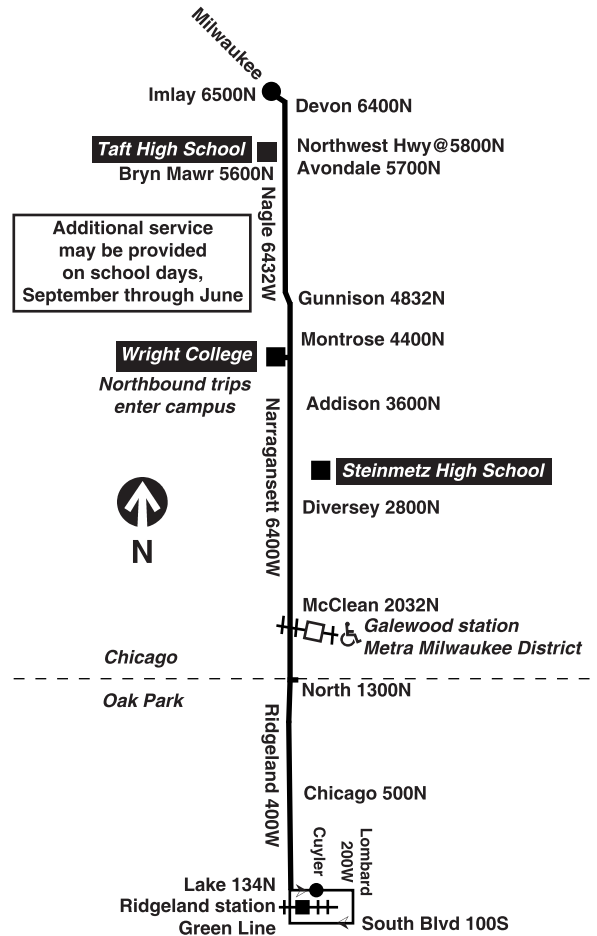

Federal law requires priority seating be designated for seniors and people with disabilities. **Please stand up** and yield these seats when needed for qualifying riders or when asked.

Schedules and other info in this timetable are subject to change. CTA does not assume responsibility for errors in timetables nor for inconvenience or damage resulting from delays.

Pay close attention to destination signs and announcements when boarding: added service may sometimes be provided over portions of this or any bus route and some trips can end before the furthest terminal on a line depending on service needs or time of day.

Bicycle racks are installed on the front of all CTA buses and are allowed on CTA trains during certain hours. See our Bike & Ride brochure or webpage for help on how to use racks and more.

Know before you go: Get alerts from us by text or e-mail about planned service changes every week or instant alerts for unplanned reroutes and disruptions. Sign up for CTA Updates today at transitchicago.com/updates.

For more travel information, use the Ventra app or call the RTA Travel Information Center at 312-836-7000. *Para obtener mayor información, en Español, llame al Centro de Información a 312-836-7000.*

Chicago Transit Authority

86 Narragansett/ Ridgeland

Effective Aug. 26, 2024

All CTA buses are accessible

transitchicago.com/bus/86