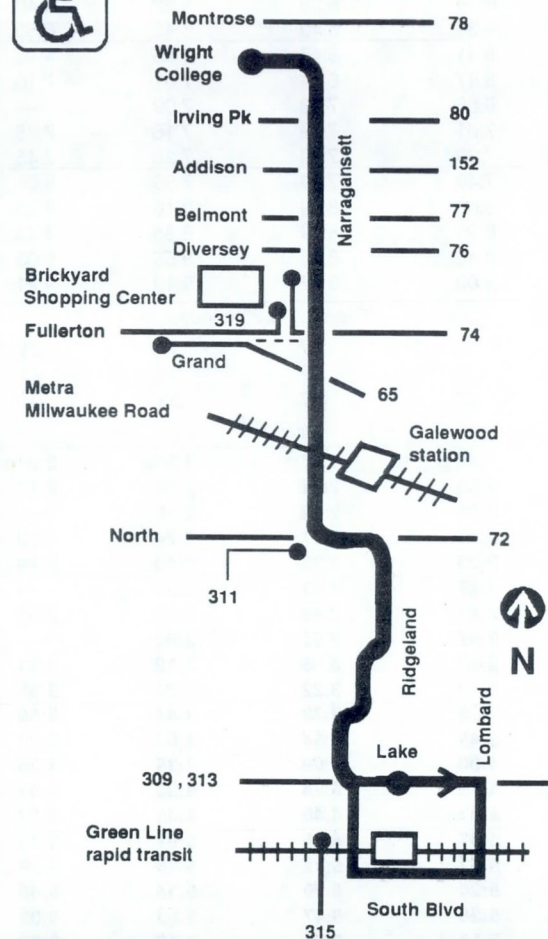

86 Narragansett/ Ridgeland