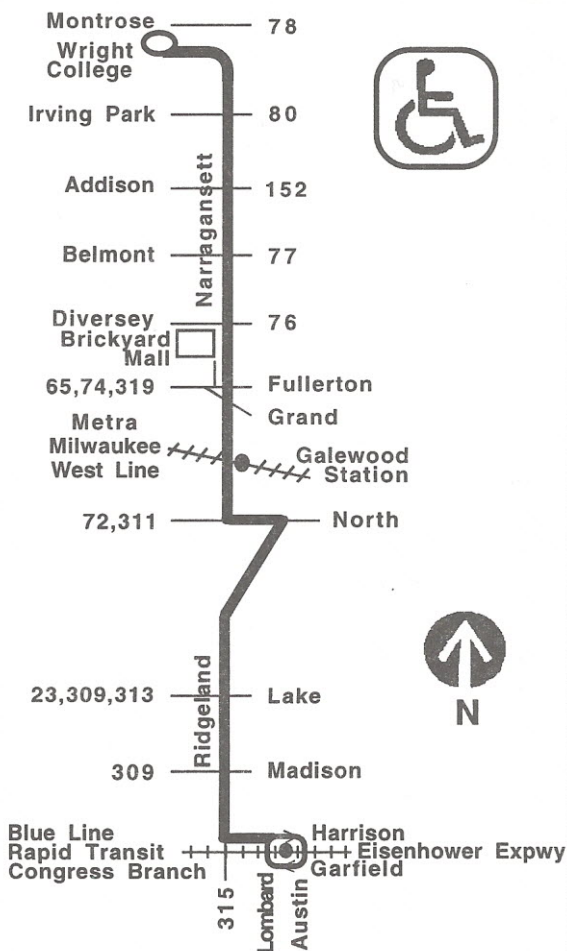

# 86 Narragansett/ Ridgeland

For more information call the RTA  
Travel Information Center at 836-7000

Open every day of the year from 5AM until 1AM next day.

cta

# Monday thru Friday

## Southbound

Leave Wright College	Diversey Narragansett	North Narragansett	Ridgeland Lake	Arrive Lombard Eisenhower
5:25a	5:32a	5:38a	5:46a	5:55a
5:40	5:47	5:53	6:01	6:10
5:55	6:02	6:08	6:16	6:25
6:09	6:16	6:22	6:30	6:39
6:22	6:29	6:35	6:44	6:53
6:36	6:43	6:50	6:59	7:08
6:51	6:59	7:06	7:15	7:24
7:05	7:14	7:21	7:30	7:39
7:13	7:22	---	---	---
7:20	7:29	7:36	7:45	7:54
7:28	7:37	---	---	---
7:40	7:49	7:56	8:05	8:14
8:00	8:09	8:16	8:25	8:34
8:20	8:29	8:35	8:44	8:53
8:40	8:49	8:55	9:03	9:12
9:00	9:08	9:14	9:22	9:31
9:20	9:27	9:33	9:41	9:50
then every 20 minutes at				
:40	:47	:53	:01	:10
:00	:07	:13	:21	:30
:20	:27	:33	:41	:50
until				
1:40p	1:47p	1:53p	2:01p	2:10p
1:55	2:02	2:08	2:17	2:26
2:10	2:17	2:24	2:33	2:42
2:25	2:33	2:40	2:49	2:59
2:35	2:43	2:50	---	---
2:41	2:49	2:56	3:05	3:15
2:47	2:55	3:02	---	---
2:56	3:04	3:11	3:20	3:30
3:10	3:19	3:25	3:35	3:45
3:24	3:33	3:39	3:49	4:00
3:40	3:49	3:55	4:05	4:16
3:56	4:05	4:11	4:21	4:32
4:12	4:21	4:27	4:37	4:48
4:28	4:37	4:43	4:53	5:04
4:45	4:54	5:00	5:10	5:21
5:02	5:11	5:17	5:27	5:38
5:20	5:29	5:35	5:45	5:56
5:38	5:47	5:53	6:02	6:13
5:58	6:06	6:12	6:21	6:32
6:18	6:26	6:32	6:40	6:50
6:39	6:46	6:52	7:00	7:10
7:00	7:06	7:12	7:20	7:30
7:30	7:36	7:42	7:50	8:00
8:00	8:06	8:12	8:20	8:30
8:30	8:36	8:42	8:50	9:00
9:00	9:06	9:12	9:20	9:30
9:30	9:36	9:42	9:50	10:00