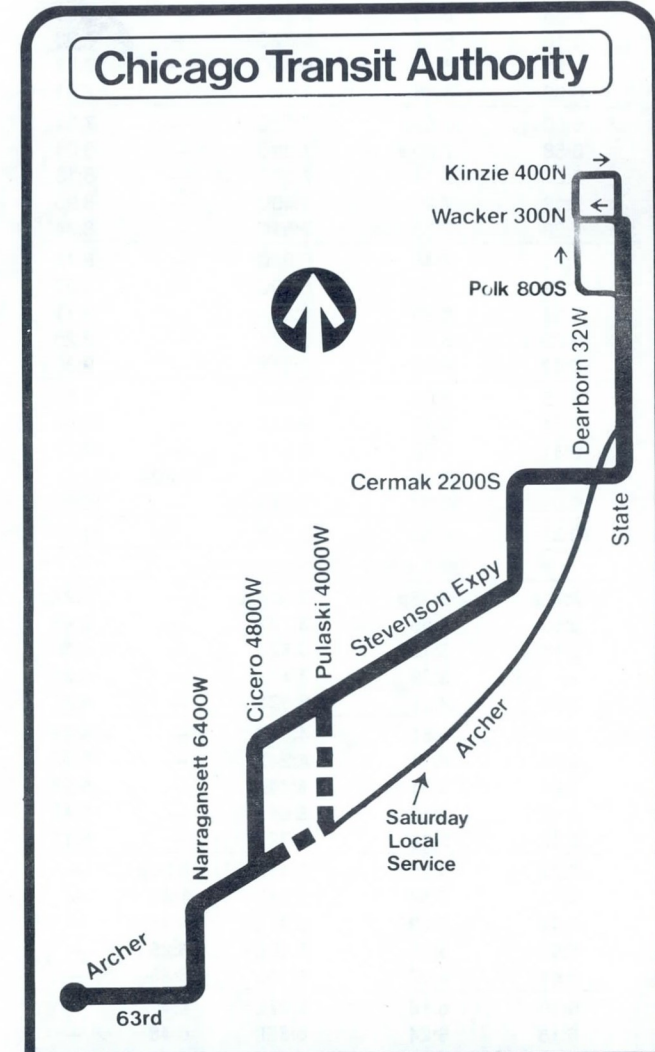

West-Southbound

Leave Kinzie State	Leave Archer Pershing	Leave Archer Cicero	Leave 63rd Narragansett	Arrive 63rd Archer
—	5:09a	5:24a	5:34a	5:40a
—	5:29	5:44	5:54	6:00
—	5:49	6:03	6:13	6:20
—	6:09	6:23	6:33	6:40
—	6:29	6:43	6:53	7:00
6:12a	6:38	6:52	7:02	7:08
6:36	7:02	7:16	7:26	7:32
7:00	7:26	7:40	7:50	7:56
—	7:29	7:43	7:53	7:58
7:22	7:48	8:03	8:14	8:20
7:44	8:11	8:26	8:38	8:45
8:05	8:33	8:47	8:59	9:06
then every 20 minutes at				
:05	:33	:47	:59	:06
:25	:53	:07	:19	:26
:45	:13	:27	:39	:46
until				
12:05p	12:33p	12:47p	12:59p	1:06p
12:25	12:53	1:08	1:20	1:27
12:45	1:14	1:29	1:41	1:49
1:05	1:36	1:50	2:03	2:11
1:25	1:57	2:11	2:24	2:31
1:45	2:17	2:31	2:44	2:51
then every 20 minutes at				
:05	:37	:51	:04	:11
:25	:57	:11	:24	:31
:45	:17	:31	:44	:51
until				
5:45	6:17	6:31	6:44	6:51
6:05	6:36	6:51	7:03	7:10
6:25	6:55	7:09	7:21	7:28
6:45	7:14	7:29	7:39	7:46
7:05	7:32	7:45	7:56	8:03

Operates northbound via Polk-Dearborn.
No Sunday/holiday service.

164 Narragansett

- Weekday Express Service via Stevenson Exp
- New Saturday local service via Archer Ave.

For more information call the RTA
Travel Information Center
in Chicago 836-7000
suburbs 800-972-7000 toll-free

Open every day of the year from 5AM until 1AM next day.