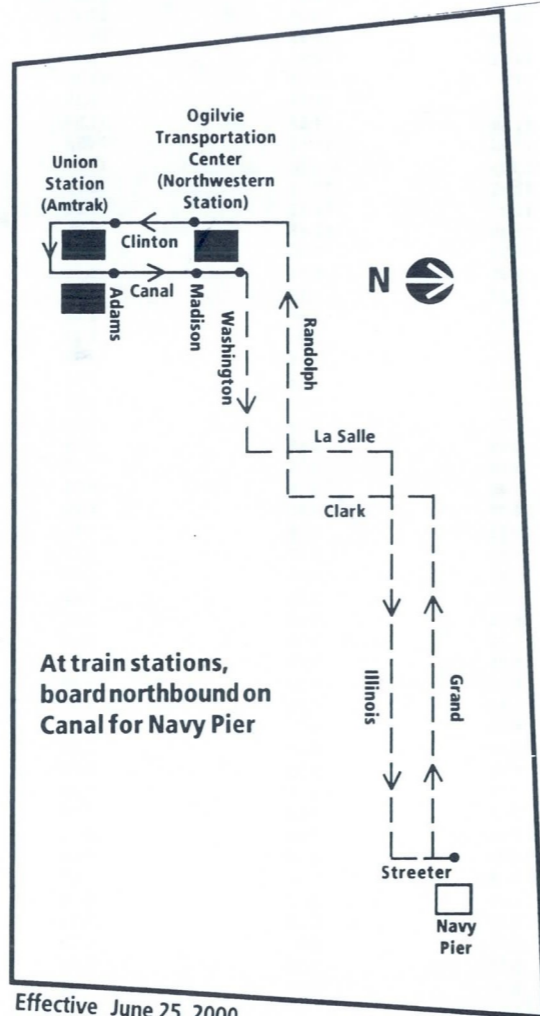

The information contained in this schedule is based on normal travel conditions. Factors beyond CTA's control such as weather, traffic and other conditions can result in schedule delays. Please give yourself enough time for travel.

CHICAGO TRANSIT AUTHORITY

124 NAVY PIER EXPRESS

Effective June 25, 2000

www.transitchicago.com

www.transitchicago.com

Friday Memorial Day Weekend thru Labor Day Weekend

North - Eastbound (from train)

Leave Union Station	Leave Ogilvie Transportation Center	Arrive Navy Pier
6:30p	6:33p	6:50p
6:45	6:48	7:05
7:00	7:03	7:20
7:15	7:18	7:35
7:30	7:33	7:50
7:45	7:48	8:05
8:00	8:03	8:20
8:15	8:18	8:35
8:30	8:33	8:50
8:45	8:48	9:05
9:00	9:03	9:20
9:15	9:18	9:35
9:30	9:33	9:50
9:45	9:48	10:05
10:00	10:03	10:20
10:15	10:18	10:35
10:30	10:33	10:50
10:45	10:48	11:05
11:00	11:03	11:20
11:15	11:18	11:35
11:30	11:33	11:50

am light face
pm bold face

West - Southbound (to train)

Leave Navy Pier	Arrive Ogilvie Transportation Center	Arrive Union Station
7:00p	7:17p	7:20p
7:15	7:32	7:35
7:30	7:47	7:50
7:45	8:02	8:05
8:00	8:17	8:20
8:15	8:32	8:35
8:30	8:47	8:50
8:45	9:02	9:05
9:00	9:17	9:20
9:15	9:32	9:35
9:30	9:47	9:50
9:45	10:02	10:05
10:00	10:17	10:20
10:15	10:32	10:35
10:30	10:47	10:50
10:45	11:02	11:05
11:00	11:17	11:20
11:15	11:32	11:35
11:30	11:47	11:50
11:45	12:02 a	12:05 a
12:00m	12:17	12:20

Buses board as follows To Navy Pier

- North on Canal at Adams (Union Station)
- North on Canal at Madison or Washington (Ogilvie Transportation Center)

From Navy Pier

- Navy Pier bus terminal
- South on Clinton at Madison
- South on Clinton and Adams