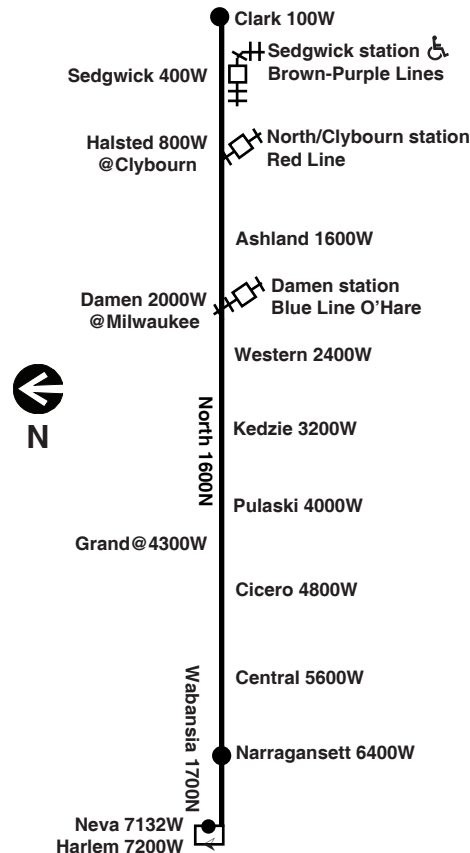

CTA Bike & Ride

Bicycle racks are available on the front exteriors of CTA buses. Bicycles can be placed on bicycle racks during normal hours of operation for each route. Racks accommodate two (2) bicycles at a time. Bicycles are also permitted on CTA trains during certain hours.

Please Stand Up &

for Seniors and People with Disabilities

Federal law requires priority seating be designated for seniors and people with disabilities.

The schedules and other information in this timetable are subject to change. CTA does not assume responsibility for errors in timetables, nor for inconvenience or damage resulting from delayed trains or buses due to weather, traffic conditions, etc.

Supplementary service may be provided over portions of this route in addition to the trips shown. Please check destination signs and announcements when boarding buses.

CTA operating costs are funded in part through the Regional Transportation Authority, by the federal and state governments, and the City of Chicago and County of Cook.

For more information call the RTA Travel Information Center in Chicago: 312-836-7000. Open 5 a.m. until 1 a.m. every day.

Para obtener mayor información, en Español, llame al Centro de Información: 312-836-7000.

Chicago Transit Authority

North

Effective March 30, 2014

Monday thru Friday

72 North

Eastbound

Leave North/Neva	Leave North/Narragansett	North/Cicero	North/Pulaski	Damen/Milwaukee/Blue Line	Arrive North/Clark
-----	-----	3:26am	3:30am	3:42am	3:55am
-----	-----	3:56	4:00	4:12	4:25
4:09am	4:12am	4:20	4:25	4:38	4:52
4:31	4:34	4:43	4:48	5:02	5:17
4:51	4:54	5:03	5:08	5:22	5:37
5:07	5:10	5:19	5:24	5:38	5:53
5:22	5:25	5:34	5:39	5:53	6:08
5:37	5:40	5:49	5:54	6:08	6:24
5:51	5:54	6:04	6:09	6:25	6:42
6:03	6:07	6:17	6:23	6:40	6:57
6:15	6:19	6:29	6:35	6:52	7:09
6:24	6:28	6:38	6:44	7:01	7:18
6:31	6:35	6:45	6:51	7:08	7:25

then every 5 to 12 minutes from North/Neva, and every 5 to 7 minutes from North/Narragansett until

8:02	8:07	8:18	8:25	8:46	9:06
-----	8:13	8:24	8:31	8:52	9:12
8:15	8:20	8:31	8:38	8:59	9:19
8:22	8:27	8:38	8:45	9:06	9:26
8:32	8:37	8:48	8:55	9:16	9:36
-----	8:42	8:53	9:00	-----	-----
8:42	8:46	8:57	9:04	9:24	9:43
8:52	8:57	9:08	9:15	9:34	9:53
-----	9:05	9:16	9:23	-----	-----
9:03	9:07	9:18	9:25	9:43	10:01
-----	9:16	9:27	9:34	-----	-----
9:14	9:18	9:29	9:36	9:54	10:12

then every 11 to 12 minutes until

10:25	10:29	10:40	10:47	11:05	11:23
-----	10:37	10:48	10:55	-----	-----
10:37	10:41	10:52	10:59	11:17	11:35

then every 7 to 11 minutes until

2:11pm	2:15pm	2:27pm	2:35pm	2:54pm	3:13pm
-----	-----	-----	2:42	3:01	3:20
2:25	2:29	2:41	2:49	3:08	3:27

then every 7 to 14 minutes from North/Neva, and every 3 to 8 minutes from North/Pulaski until

3:58	4:03	4:16	4:24	4:43	5:04
-----	4:10	4:23	4:31	4:50	5:11
4:13	4:18	4:31	4:39	4:58	5:19

then every 9 to 14 minutes to North/Clark until

6:50	6:54	7:05	7:13	7:31	7:49
6:57	7:01	7:12	7:19	-----	-----
7:03	7:07	7:18	7:25	7:43	8:01
7:14	7:18	7:29	7:36	7:54	8:12
7:26	7:30	7:41	7:48	8:06	8:24
7:34	7:38	7:49	7:56	-----	-----
7:39	7:43	7:54	8:01	8:19	8:37

then every 6 to 18 minutes to Pulaski, and every 14 to 19 minutes to North/Clark until

9:52	9:56	10:04	10:10	10:25	10:40
10:10	10:14	10:22	10:28	10:42	10:56
10:25	10:29	10:37	10:43	-----	-----
10:29	10:33	10:41	10:47	11:01	11:15
10:49	10:53	11:01	11:07	11:21	11:35
11:09	11:13	11:21	11:27	11:41	11:55
11:22	11:26	11:34	11:40	-----	-----
11:29	11:33	11:41	11:47	12:01am	12:15am
11:49	11:53	12:01am	12:05am	12:18	12:32
12:09am	12:12am	12:20	12:24	12:36	12:49
12:29	12:32	12:40	12:44	12:56	1:09
12:49	12:52	1:00	1:04	1:16	1:29
12:51	12:54	1:02	1:06	-----	-----
1:11	1:14	1:22	1:26	-----	-----
1:31	1:34	1:42	1:46	-----	-----

Westbound