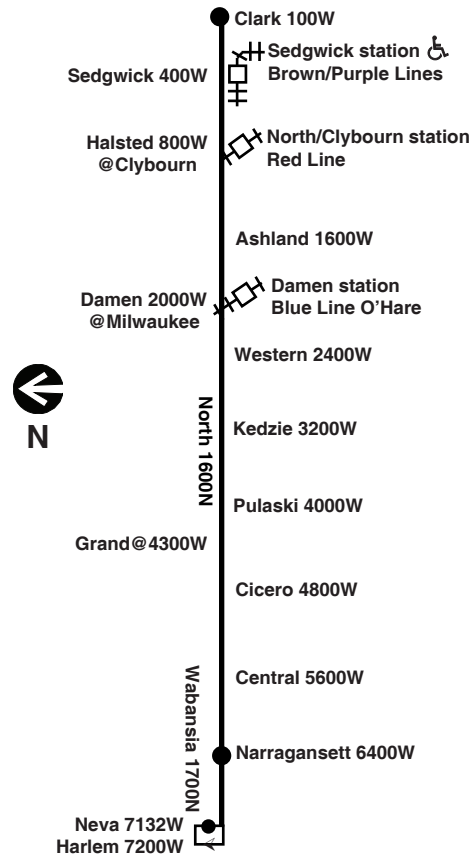

CTA Bike & Ride

Bicycle racks are available on the front exteriors of CTA buses. Bicycles can be placed on bicycle racks during normal hours of operation for each route. Racks accommodate two (2) bicycles at a time. Bicycles are also permitted on CTA trains during certain hours.

Please Stand Up &

for Seniors and People with Disabilities

Federal law requires priority seating be designated for seniors and people with disabilities.

The schedules and other information in this timetable are subject to change. CTA does not assume responsibility for errors in timetables, nor for inconvenience or damage resulting from delayed trains or buses due to weather, traffic conditions, etc.

Supplementary service may be provided over portions of this route in addition to the trips shown. Please check destination signs and announcements when boarding buses.

CTA operating costs are funded in part through the Regional Transportation Authority, by the federal and state governments, and the City of Chicago and County of Cook.

For more Information call the RTA Travel Information Center in Chicago: 312-836-7000. Open 5 a.m. until 1 a.m. every day.

Para obtener mayor información, en Español, llame al Centro de Información: 312-836-7000.

Chicago Transit Authority

North

Effective September 6, 2015

Monday thru Friday

72 North

Eastbound

Leave North/Neva	Leave North/Narragansett	North/Cicero	North/Pulaski	Damen/Milwaukee/Blue Line	Arrive North/Clark
-----	-----	3:26am	3:30am	3:42am	3:55am
-----	-----	3:56	4:00	4:12	4:25
4:09am	4:12am	4:20	4:25	4:38	4:52
4:31	4:34	4:43	4:48	5:02	5:17
4:51	4:54	5:03	5:08	5:22	5:37
5:07	5:10	5:19	5:24	5:38	5:53
5:22	5:25	5:34	5:39	5:53	6:08
5:37	5:40	5:49	5:54	6:08	6:24
5:50	5:53	6:03	6:08	6:24	6:41
6:01	6:05	6:15	6:21	6:38	6:55
6:12	6:16	6:26	6:32	6:49	7:06
6:21	6:25	6:35	6:41	6:58	7:15
6:27	6:31	6:41	6:47	7:04	7:21

then every 6 to 13 minutes from North/Neva, and every 5 to 10 minutes from North/Narragansett until

8:32	8:37	8:48	8:55	9:16	9:36
8:42	8:46	8:57	9:04	9:24	9:43
8:52	8:57	9:08	9:15	9:34	9:53

then every 11 to 12 minutes from North/Neva until

10:25	10:29	10:40	10:47	11:05	11:23
-----	10:37	10:48	10:55	-----	-----
10:37	10:41	10:52	10:59	11:17	11:35

then every 9 to 11 minutes from North/Neva until

1:55pm	1:59pm	2:11pm	2:19pm	2:38pm	2:57pm
2:03	2:07	2:19	2:27	2:46	3:05
2:10	2:14	2:26	2:34	2:53	3:12

then every 6 to 14 minutes from North/Neva, and every 3 to 8 minutes from North/Pulaski until

3:51	3:56	4:08	4:16	4:35	4:56
3:58	4:03	4:16	4:24	4:43	5:04
-----	4:10	4:23	4:31	4:50	5:11

4:13	4:18	4:31	4:39	4:58	5:19
4:22	4:27	4:40	4:48	5:07	5:28
4:31	4:36	4:49	4:57	5:16	5:37
4:40	4:45	4:58	5:06	-----	-----
4:41	4:46	4:59	5:07	5:26	5:47
4:46	4:51	5:04	5:12	-----	-----
4:50	4:55	5:08	5:16	5:35	5:56
5:00	5:05	5:18	5:26	5:45	6:06
5:04	5:09	5:22	5:30	-----	-----

5:10	5:15	5:28	5:36	5:55	6:16
5:21	5:26	5:39	5:47	6:06	6:27
5:24	5:29	5:42	5:50	-----	-----
5:34	5:39	5:52	6:00	6:19	6:40
5:39	5:43	5:56	6:04	-----	-----
5:47	5:51	6:04	6:12	6:30	6:50

then every 12 to 14 minutes until

7:26	7:30	7:41	7:48	8:06	8:24
7:34	7:38	7:49	7:56	-----	-----
7:39	7:43	7:54	8:01	8:19	8:37
7:53	7:57	8:08	8:15	8:33	8:51
8:07	8:11	8:21	8:28	-----	-----
8:09	8:13	8:23	8:30	8:47	9:04

then every 5 to 17 minutes to North/Pulaski, and every 8 to 19 minutes to North/Clark until

10:29	10:33	10:41	10:47	11:01	11:15
10:49	10:53	11:01	11:07	11:21	11:35
11:09	11:13	11:21	11:27	11:41	11:55
11:22	11:26	11:34	11:40	-----	-----
11:29	11:33	11:41	11:47	12:01am	12:15am

then every 20 minutes until

12:49am	12:52am	1:00am	1:04am	1:16	1:29
12:51	12:54	1:02	1:06	-----	-----
1:11	1:14	1:22	1:26	-----	-----
1:31	1:34	1:42	1:46	-----	-----

Westbound

Leave North/Clark	Damen/Milwaukee/Blue Line	North/Pulaski	North/Cicero	North/Narragansett	Arrive North/Neva
-----	-----	3:48am	3:52am	4:01am	4:06am
-----	-----	4:07	4:11	4:20	4:25
4:01am	4:14am	4:26	4:30	4:39	4:44
-----	-----	-----	4:50	4:59	5:04
4:31	4:44	4:56	5:00	5:09	5:14
-----	-----	-----	5:20	5:29	5:34
4:58	5:12	5:25	5:30	5:39	5:44
-----	-----	-----	5:44	5:53	5:58
-----	-----	-----	5:55	6:04	6:09
5:24	5:38	5:51	5:56	6:05	6:10
-----	-----	-----	6:10	6:19	6:24
5:44	5:58	6:11	6:17	6:26	6:31

then every 14 to 18 minutes from North/Clark to North/Neva, and then every 6 to 16 minutes from North/Cicero to North/Neva until