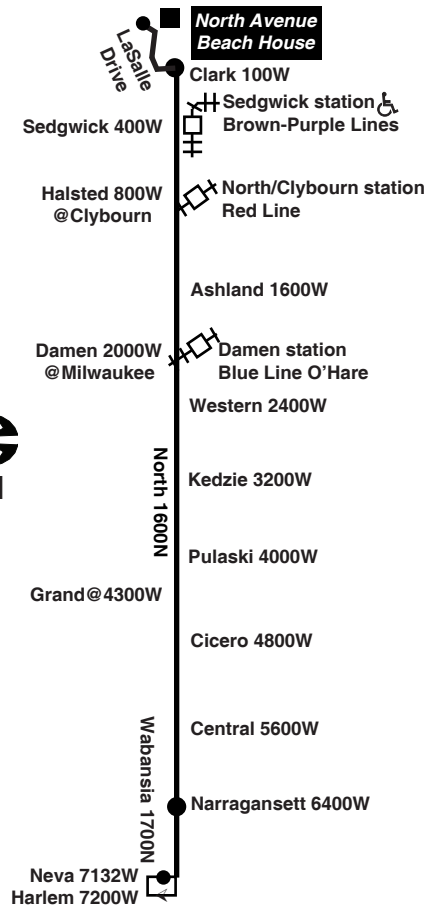

CTA Bike & Ride

Bicycle racks are available on the front exteriors of CTA buses. Bicycles can be placed on bicycle racks during normal hours of operation for each route. Racks accommodate two (2) bicycles at a time. Bicycles are also permitted on CTA trains during certain hours.

Please Stand Up &

for Seniors and People with Disabilities

Federal law requires priority seating be designated for seniors and people with disabilities.

The schedules and other information in this timetable are subject to change. CTA does not assume responsibility for errors in timetables, nor for inconvenience or damage resulting from delayed trains or buses due to weather, traffic conditions, etc.

Supplementary service may be provided over portions of this route in addition to the trips shown. Please check destination signs and announcements when boarding buses.

CTA operating costs are funded in part through the Regional Transportation Authority, by the federal and state governments, and the City of Chicago and County of Cook.

For more information call the RTA Travel Information Center in Chicago: 312-836-7000. Open 6am until 7pm, Monday thru Saturday.

Para obtener mayor información, en Español, llame al Centro de Información: 312-836-7000.

Chicago Transit Authority

72

North

Effective June 16, 2019

Summer service to North Avenue Beach

Monday thru Friday

Eastbound

Leave North/Neva	Leave North/Narragansett	North/Pulaski	Damen/Milwaukee/Blue Line	Arrive North/Clark	Arrive North Av. Beach
----	3:26C	3:30am	3:42am	3:55am	----
----	3:56C	4:00	4:12	4:25	----
4:09am	4:12	4:25	4:38	4:52	----
4:31	4:34	4:48	5:02	5:17	----
4:51	4:54	5:08	5:22	5:37	----
5:07	5:10	5:24	5:38	5:53	----
5:22	5:25	5:39	5:53	6:08	----
5:37	5:40	5:54	6:08	6:24	----
5:47	5:50	6:05	6:21	6:37	----
5:57	6:01	6:17	6:34	6:51	----
6:05	6:09	6:25	6:42	6:59	----
6:12	6:16	6:32	6:49	7:06	----
6:18	6:22	6:38	6:55	7:12	----
----	6:28	6:44	7:01	7:18	----
6:30	6:34	6:50	7:07	7:24	----
----	6:39	6:55	7:13	7:31	----
6:40	6:45	7:02	7:20	7:38	----
----	6:50	7:07	7:26	7:44	----
6:50	6:54	7:11	7:31	7:50	----
----	6:59	7:17	7:37	7:56	----
6:59	7:04	7:22	7:43	8:03	----
----	7:09	7:27	7:48	8:08	----
7:10	7:15	7:33	7:54	8:14	----
7:16	7:21	7:39	8:00	8:20	----
----	7:27	7:45	8:06	8:26	----
7:28	7:33	7:51	8:12	8:32	----
7:35	7:40	7:58	8:19	8:39	----
----	7:47	8:05	8:26	8:46	----
----	8:01C	8:08	8:29	8:49	----
7:49	7:54	8:12	8:33	8:53	8:56am
7:56	8:01	8:19	8:40	9:00	9:03
----	8:08	8:26	8:47	9:07	9:10
8:11	8:16	8:34	8:55	9:15	9:18
then every 9 to 12 minutes from Neva to North Ave. Beach until					
11:21	11:25	11:43	12:01pm	12:19pm	12:22pm
11:32	11:36	11:54	12:12	12:30	12:33
11:43	11:47	12:06pm	12:24	12:43	12:46
then every 9 to 11 minutes from Neva to North Ave. Beach until					
1:55pm	1:59pm	2:19	2:38	2:57	3:00
2:03	2:07	2:27	2:46	3:05	3:08
----	2:26C	2:34	2:53	3:12	3:15
2:17	2:21	2:41	3:00	3:19	3:22
2:23	2:27	2:47	3:06	3:25	3:28
then every 6 to 7 minutes from Neva to North Ave. Beach and every 6 to 13 minutes from Cicero to North Ave. Beach until					
3:40	3:44	4:05	4:24	4:43	4:46
----	4:02C	4:10	4:29	4:49	4:52
3:51	3:55	4:16	4:35	4:55	4:58
----	4:14C	4:22	4:41	5:02	5:05
4:03	4:08	4:29	4:48	5:09	5:12
4:09	4:14	4:35	4:54	5:15	5:18
4:16	4:21	4:42	5:01	5:22	5:25
then every 8 to 14 minutes from Neva to North Ave. Beach until					
7:53	7:57	8:15	8:33	8:51	8:54
8:09	8:13	8:30	8:47	9:04	9:07
8:26	8:30	8:45	9:01	9:17	9:20
8:42	8:46	9:01	9:17	9:33	----
then every 16 to 20 minutes from Neva to Clark until					
12:09am	12:12am	12:24am	12:36am	12:49am	----
12:29	12:32	12:44	12:56	1:09	----
12:49	12:52	1:04	1:16	1:29	----
12:51	12:54	1:06	----	----	----
1:11	1:14	1:26	----	----	----
1:31	1:34	1:46	----	----	----

C - Trip begins at Cicero at time shown

72 North

Westbound