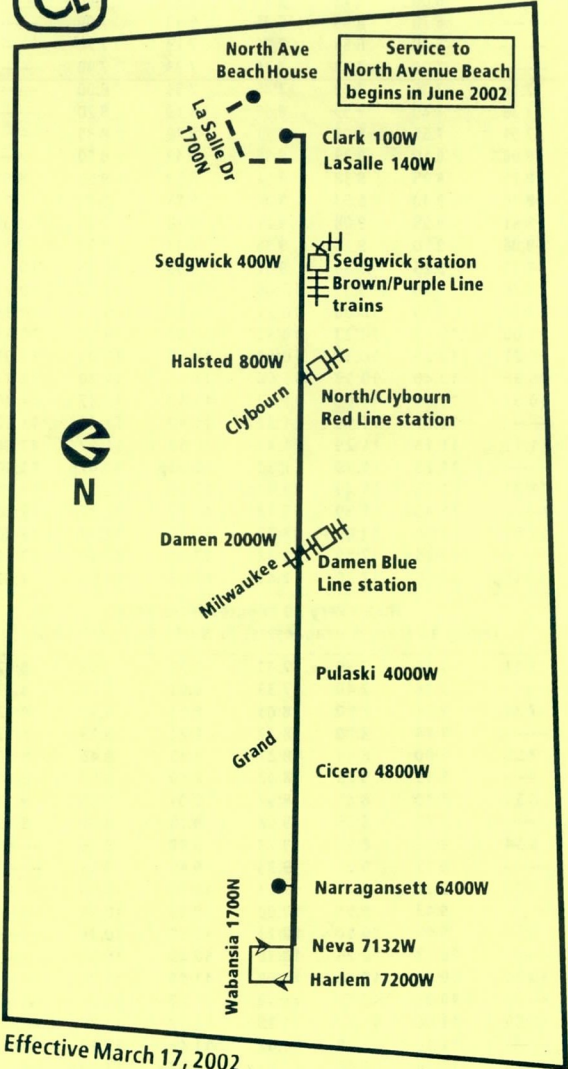

72 NORTH

- Weekends to North Avenue Beach
- Beginning June 10, 2001, buses will be equipped with bicycle racks (see back panel).

Effective March 17, 2002