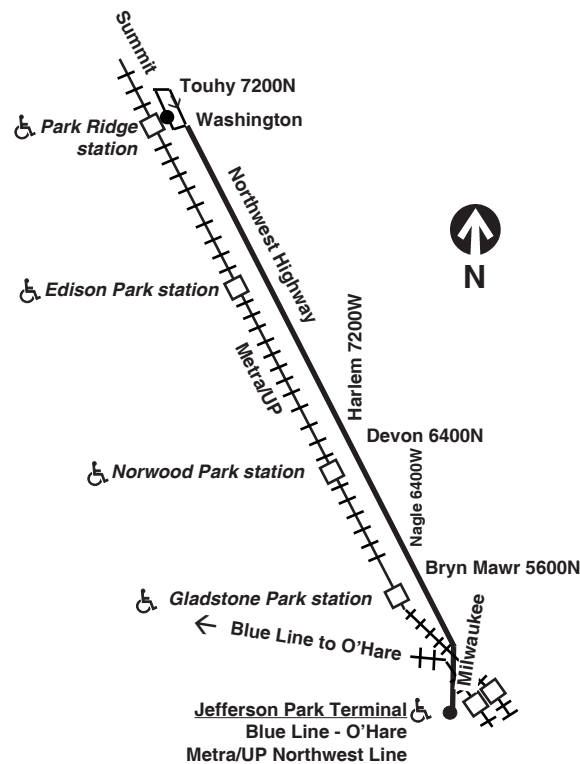

Chicago Transit Authority

Northwest Highway

Effective August 29, 2021

Additional service may be provided on school days, September through June

Monday thru Friday

68 Northwest Highway

Southbound

Leave Park Ridge Metra Station	Northwest Highway/ Harlem	Northwest Highway/ Nagle	Arrive Jefferson Park Terminal
4:53am	4:59am	5:03am	5:09am
5:23	5:29	5:33	+5:39
5:43	5:49	5:53	5:59
6:04	6:11	6:15	6:22
6:24	6:31	6:35	6:42
6:44	6:51	6:55	7:02
7:04	7:11	7:15	7:22
7:24	7:31	7:35	7:42
7:44	7:51	7:56	8:03
8:04	8:11	8:15	8:22
8:24	8:31	8:35	8:42
8:44	8:51	8:55	9:02
9:05	9:12	9:16	9:23
9:30	9:37	9:41	9:48
10:00	10:07	10:12	10:19
10:30	10:37	10:42	10:49
11:00	11:08	11:12	11:19
11:30	11:38	11:42	11:49
12:00pm	12:08pm	12:12pm	12:19pm
12:30	12:38	12:42	12:49
1:00	1:08	1:13	1:20
1:30	1:38	1:43	1:50
2:00	2:08	2:13	2:21
2:22	2:30	2:35	2:43
2:43	2:51	2:56	3:04
----	----	3:10 T	3:22
3:03	3:11	3:16	3:24
----	----	3:15 T	3:27
----	----	3:20 T	3:32
3:23	3:31	3:36	3:44
3:43	3:51	3:56	4:04
4:03	4:13	4:17	4:25
4:23	4:33	4:37	4:45
4:43	4:53	4:57	5:05
5:03	5:15	5:19	5:26
5:23	5:35	5:39	5:46
5:43	5:55	5:59	6:06
6:03	6:14	6:18	6:26
6:23	6:32	6:36	6:43
6:43	6:52	6:56	7:03
7:03	7:10	7:14	7:20
7:23	7:30	7:34	7:40
7:43	7:50	7:54	8:00
8:03	8:10	8:14	8:20
8:23	8:30	8:34	8:40
8:50	8:57	9:01	9:07
9:20	9:27	9:30	9:36
9:50	9:57	10:00	10:06