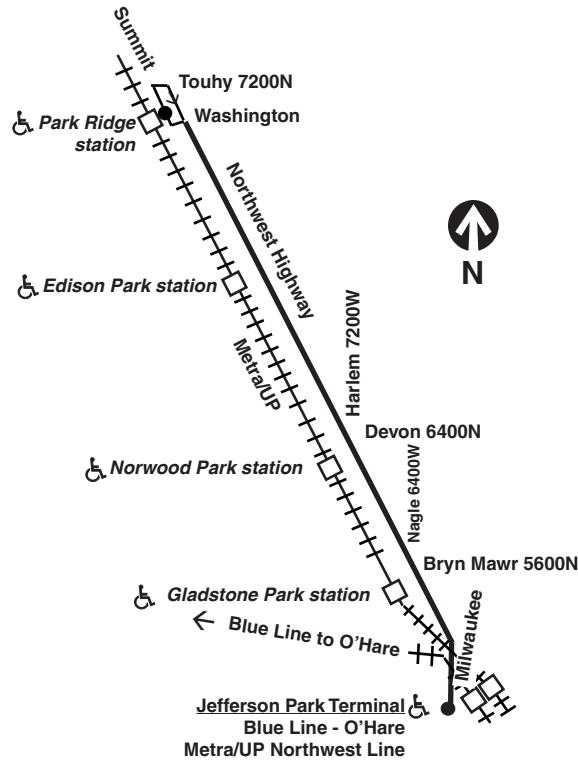

Chicago Transit Authority

Northwest Highway

Effective June 12, 2022

Additional service may be provided on school days, September through June

Monday thru Friday

Southbound

Leave Park Ridge Metra Station	Northwest Highway/ Harlem	Northwest Highway/ Nagle	Arrive Jefferson Park Terminal
4:53am	4:59am	5:03am	5:09am
5:23	5:29	5:33	5:39
5:43	5:49	5:53	5:59
6:04	6:11	6:15	6:22
6:24	6:31	6:35	6:42
6:44	6:51	6:55	7:02
7:04	7:11	7:15	7:22
7:24	7:31	7:35	7:42
7:44	7:51	7:56	8:03
8:04	8:11	8:15	8:22
8:24	8:31	8:35	8:42
8:44	8:51	8:55	9:02
9:05	9:12	9:16	9:23
9:30	9:37	9:41	9:48
10:00	10:07	10:12	10:19
10:30	10:37	10:42	10:49
11:00	11:08	11:12	11:19
11:30	11:38	11:42	11:49
12:00pm	12:08pm	12:12pm	12:19pm
12:30	12:38	12:42	12:49
1:00	1:08	1:13	1:20
1:30	1:38	1:43	1:50
2:00	2:08	2:13	2:21
2:22	2:30	2:35	2:43
2:43	2:51	2:56	3:04
3:03	3:11	3:16	3:24
3:23	3:31	3:36	3:44
3:43	3:51	3:56	4:04
4:03	4:13	4:17	4:25
4:23	4:33	4:37	4:45
4:43	4:53	4:57	5:05
5:03	5:15	5:19	5:26
5:23	5:35	5:39	5:46
5:43	5:55	5:59	6:06
6:03	6:14	6:18	6:26
6:23	6:32	6:36	6:43
6:43	6:52	6:56	7:03
7:03	7:10	7:14	7:20
7:23	7:30	7:34	7:40
7:43	7:50	7:54	8:00
8:03	8:10	8:14	8:20
8:23	8:30	8:34	8:40
8:50	8:57	9:01	9:07
9:20	9:27	9:30	9:36
9:50	9:57	10:00	10:06