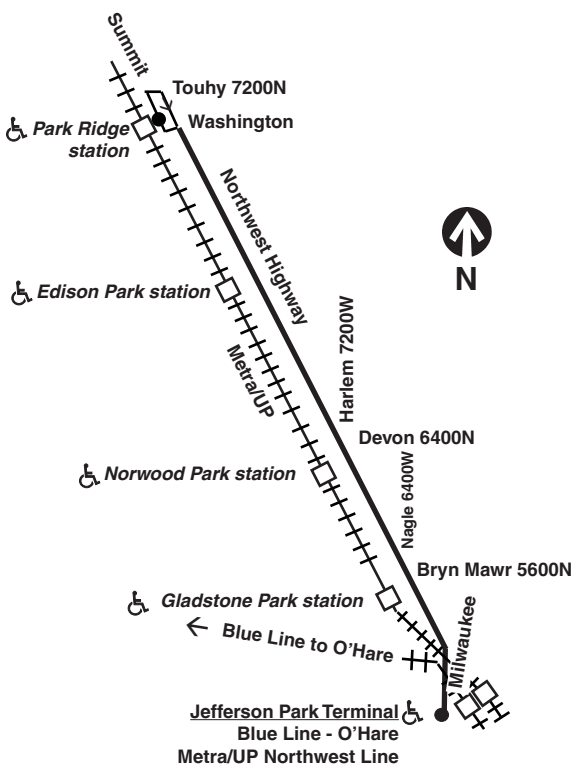

68 Northwest Highway

Effective Aug. 25, 2024

Monday thru Friday **#68 Northwest Highway**

Southbound			
LV Park Ridge Metra Stn	Northwest Highway/ Harlem	Northwest Highway/ Nagle	AR Jefferson Park Tmnl
4:53a	4:59a	5:03a	5:09a
5:23	5:29	5:33	5:39
5:43	5:49	5:53	5:59
6:04	6:11	6:15	6:22
6:24	6:31	6:35	6:42
6:44	6:51	6:55	7:02
7:02	7:09	7:13	7:20
7:19	7:26	7:30	7:37
7:36	7:43	7:48	7:55
7:53	8:00	8:05	8:12
8:10	8:17	8:21	8:28
8:27	8:34	8:38	8:45
8:44	8:51	8:55	9:02
9:05	9:12	9:16	9:23
9:30	9:37	9:41	9:48
9:56	10:03	10:07	10:14
10:22	10:29	10:34	10:41
10:48	10:55	11:00	11:07
11:14	11:22	11:26	11:33
11:40	11:48	11:52	11:59
12:06p	12:14p	12:18p	12:25p
12:32	12:40	12:44	12:51
12:58	1:06	1:10	1:17
1:24	1:32	1:37	1:44
1:50	1:58	2:03	2:10
2:16	2:24	2:29	2:37
2:36	2:44	2:49	2:57
2:55	3:03	3:08	3:16
-----	-----	3:15S	3:23
-----	-----	3:20S	3:28
3:14	3:22	3:27	3:35
3:33	3:41	3:46	3:54
3:52	4:00	4:05	4:13
4:11	4:21	4:25	4:33
4:30	4:40	4:44	4:52
4:48	4:58	5:02	5:10
5:06	5:18	5:22	5:29
5:24	5:36	5:40	5:47
5:42	5:54	5:58	6:05
6:00	6:12	6:16	6:23
6:19	6:29	6:33	6:40
6:38	6:47	6:51	6:58
6:57	7:06	7:10	7:17
7:16	7:23	7:27	7:33
7:36	7:43	7:47	7:53
7:58	8:05	8:09	8:15
8:26	8:33	8:37	8:43
8:54	9:01	9:05	9:11
9:22	9:29	9:32	9:38
9:50	9:57	10:00	10:06