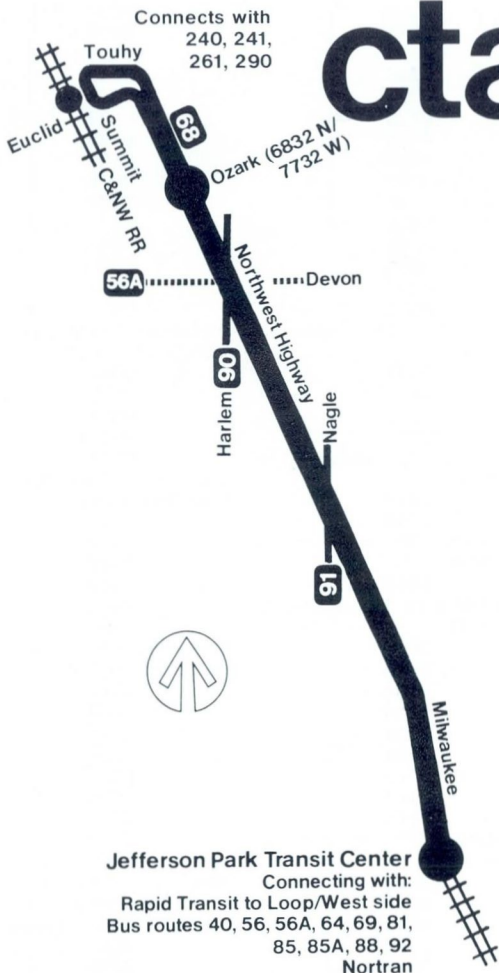

# Northwest Highway

cta

### To Touhy, Park Ridge (Ozark only where specified)

Leave Jefferson Park

	0004	}		
	0025			
	0125			
	0225			
	0325			
	0425			
	0440		Ozark	
	0458			
	0513			
	0526			
then every 12 minutes to				
Ozark only until	0626	}		
	0635			
	0640			
	0651			
	0702			
then every 12 minutes to				
Touhy until	1956			
	2002	}		
then every 12 minutes to				
Ozark only until	2102			
	2116			
	2131			
	2146			
	2201		Ozark	
	2216			
	2231			
	2248			
	2305			
	2322			
	2342			

### To Jefferson Park

Leave Touhy, Park Ridge  
(or Ozark)

	0018	}		
	0039			
	0138			
	0238			
	0338			
	0438			
	0453		Ozark	
	0511			
	0526			
then every 12 minutes				
from Ozark only until	0626	}		
	0639			
	0650			
	0659			
	0711			
	0722			
then every 12 minutes				
from Touhy until	2010			
	2015	}		
then every 12 minutes				
from Ozark only until	2115			
	2129			
	2144			
then every 15 minutes				
from Ozark only until	2244			
	2301	Ozark		
	2318			
	2335			
	2355			

2248

2305

2322

2342

To Jefferson Park

Leave Touhy, Park Ridge  
(or Ozark)

0017	}
0038	
0138	
0238	
0338	
0438	
0516	
0546	
0616	
0636	
0653	
0709	
0725	
0741	
0757	
0813	
0829	
0845	
0858	
0914	
0928	
0942	
0954	