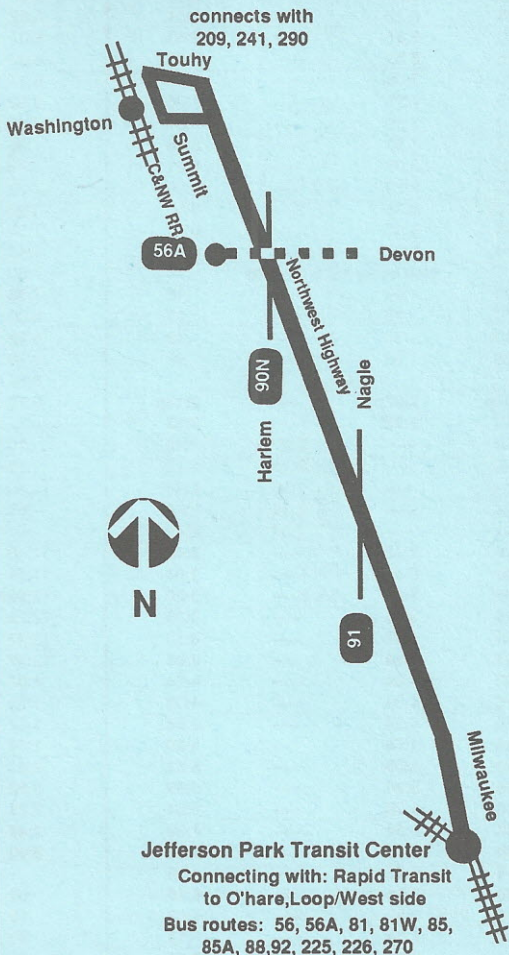

# 68 Northwest Hwy

For more information call the RTA  
Travel Information Center in  
Chicago or suburbs 836-7000

Open every day of the year from 5AM until 1AM next day.

## Eastbound

Leave Park Ridge CNW	Northwest Hwy Harlem	Arrive Jefferson Park
7:00 a	7:08a	7:17a
7:40	7:48	7:57
8:20	8:28	8:37
9:00	9:08	9:17
9:30	9:38	9:47
10:00	10:18	10:17
10:30	10:38	10:47
11:00	11:08	11:17
11:30	11:38	11:47
<b>12:00 n</b>	<b>12:08p</b>	<b>12:17p</b>
<b>12:30 p</b>	<b>12:38</b>	<b>12:47</b>
1:00	1:08	1:17
1:30	1:38	1:47
2:00	2:08	2:17
2:30	2:38	2:47
3:00	3:08	3:17
3:30	3:38	3:47
4:00	4:08	4:17
4:30	4:38	4:47
5:00	5:08	5:17
5:30	5:38	5:47
6:00	6:08	6:17
6:30	6:38	7:47
7:00	7:08	7:17
7:40	7:48	7:57
8:20	8:28	8:37

## Westbound

Leave Jefferson Park	Northwest Hwy Harlem	Arrive Park Ridge CNW
6:40a	6:50 a	6:57 a
7:20	7:30	7:37
8:00	8:10	8:17
8:30	8:40	8:47
9:00	9:10	9:17
9:30	9:40	9:47
10:00	10:18	10:17
10:30	10:40	10:47
11:00	11:10	11:17
11:30	11:40	11:47
<b>12:00n</b>	<b>12:10 p</b>	<b>12:17 p</b>
<b>12:30p</b>	<b>12:40</b>	<b>12:47</b>
1:00	1:10	1:17
1:30	1:40	1:47
2:00	2:10	2:17
2:30	2:40	2:47
3:00	3:10	3:17
3:30	3:40	3:47
4:00	4:10	4:17
4:30	4:40	4:47
5:00	5:10	5:17
5:30	5:40	5:47
6:00	6:10	6:17
6:40	6:50	6:57
7:20	7:30	7:37
8:00	8:10	8:17