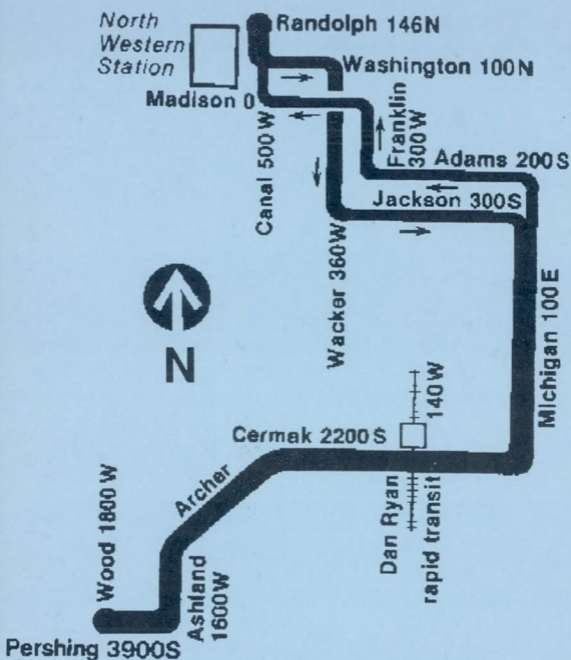

129 NorthWestern/ Franklin

trips to/from Board of Education
headquarters

For more information call the RTA
Travel Information Center in
Chicago or suburbs 836-7000

Open every day of the year from 5AM until 1AM next day.

129 North Western/Franklin (Mon thru Fri only)

Southbound

Leave North Western Station	Cermak Ryan Red Line station	Arrive Pershing Wood
6:56a	7:14a	7:30a
7:08	7:26	7:42
7:20	7:38	7:54
7:32	7:52	8:08
7:38	7:58	8:14
7:44	8:04	8:20
7:50	8:10	8:26
7:56	8:16	8:32
8:08	8:28	8:44
8:20	8:40	8:56
8:32	8:52	9:08
8:44	9:04	9:20
8:56	9:16	9:32
9:08	9:28	9:44
9:20	9:40	9:56
9:32	9:52	10:08
9:47	10:07	10:23

Northbound

Leave Pershing Wood	Cermak Ryan Red Line station	Arrive North Western Station
3:20p	3:40p	4:07p
3:33	3:53	4:20
3:43	4:03	4:30
3:53	4:13	4:40
4:03	4:23	4:50
4:15	4:35	5:05
4:29	4:49	5:20
4:44	5:04	5:35