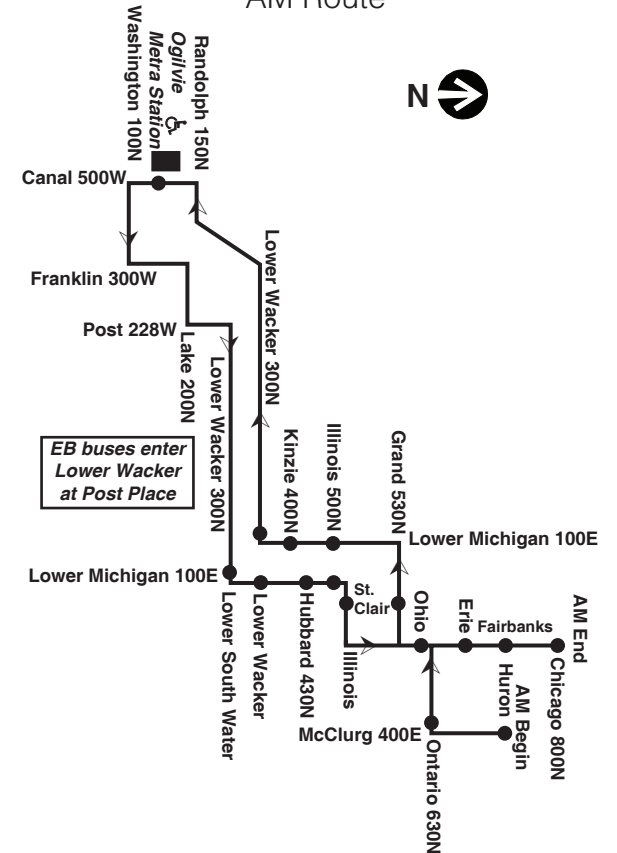

North and Eastbound (AM Service)

- Canal betw. Randolph & Washington (Ogilvie)
- Lower S. Water/Lower Michigan
- Lower Michigan/Lower Wacker
- Lower Michigan/Hubbard
- Lower Michigan/Illinois
- Lower Illinois/St. Clair
- Fairbanks/Ohio
- Fairbanks/Erie
- Fairbanks/Huron
- Fairbanks/Chicago

West and Southbound (AM Service)

- McClurg/Huron
- Ontario/McClurg
- Fairbanks/Ohio
- Grand/St. Clair
- Lower Michigan/Illinois
- Lower Michigan/Kinzie
- Lower Wacker/Lower Michigan
- Canal betw. Randolph & Washington (Ogilvie)

Effective June 15, 2020

AM Route

No stops eastbound from Ogilvie Metra Station to Lower South Water/Lower Michigan.
No Stops Westbound from Lower Wacker/Lower Michigan to Ogilvie Metra Station.

Monday thru Friday

120 Ogilvie/Streeterville Express - Stops

North and Eastbound (PM Service)

Canal betw. Randolph & Washington (Ogilvie)
 Lower S. Water/Lower Michigan
 Lower Michigan/Lower Wacker
 Lower Michigan/Hubbard
 Lower Michigan/Illinois
 Lower Illinois/St. Clair
 McClurg/Grand
 McClurg/Ontario
 McClurg/Huron