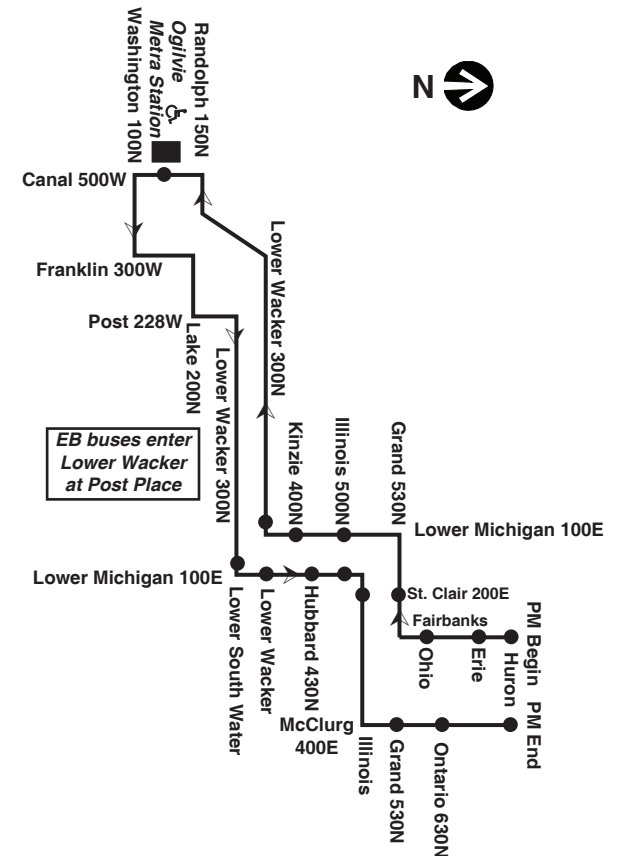

West and Southbound (to train)

Leave Fairbanks/ Huron	Arrive Ogilvie Metra Station
3:50pm	4:05pm
4:05	4:21
4:17	4:33
4:25	4:43
4:32	4:50
4:39	4:58
4:46	5:05
4:53	5:13
5:00	5:20
5:07	5:27
5:14	5:34
5:23	5:43
5:34	5:54
5:50	6:08
6:10	6:25

120 Ogilvie/Streeterville Express - Stops

North and Eastbound (PM Service)

Canal betw. Randolph & Washington (Ogilvie)
 Lower S. Water/Lower Michigan
 Lower Michigan/Lower Wacker
 Lower Michigan/Hubbard
 Lower Michigan/Illinois
 Lower Illinois/St. Clair
 McClurg/Grand
 McClurg/Ontario
 McClurg/Huron

West and Southbound (PM Service)

Fairbanks/Huron
 Fairbanks/Erie
 Fairbanks/Ohio
 Grand/St. Clair
 Lower Michigan/Illinois
 Lower Michigan/Kinzie
 Lower Wacker/Lower Michigan
 Canal betw. Randolph &
 Washington (Ogilvie)

Para obtener mayor información, en Español, llame al Centro de Información: 312-836-7000.

Chicago Transit Authority

120

Ogilvie/Streeterville Express

Effective June 15, 2020

PM Route

No stops eastbound from Ogilvie Metra Station to Lower South Water/Lower Michigan.
 No Stops Westbound from Lower Wacker/Lower Michigan to Ogilvie Metra Station.