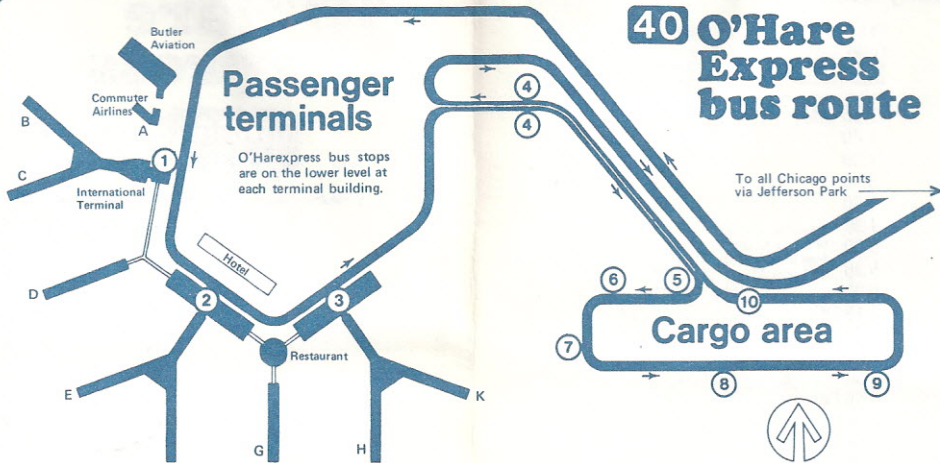

40 O'Hare Express bus route