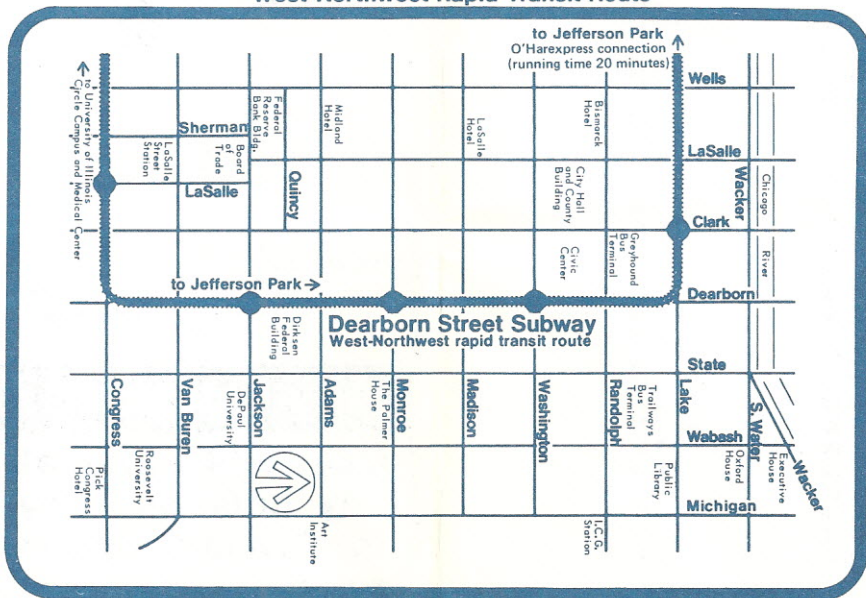

Downtown
Chicago

Dearborn Street subway

WEST-NORTHWEST rapid transit
Milwaukee-Kennedy service

92

FOSTER

NORTH-SOUTH
rapid transit

BERWYN
station

Any Questions?

Call 664-7220 at
any hour any day
for CTA information

Effective April 7, 1974

40 O'Hare Express bus route

O'Hare International Airport

Bus stops-Passenger terminals

- | | | | |
|---|---|---|--|
| <p>1 Air France
Air Jamaica
Air Wisconsin
Alitalia
BOAC
Butler
Customs and Immigration
Icelandic
Irish
KLM
Lake Geneva
Lufthansa</p> | <p>Mexicana
Midstate
Mississippi Valley
Olympic
Overseas
Charters
Pan Am
Phillips
SAS
Swissair
Sky Stream</p> | <p>2 Continental
Eastern
Northwest
Ozark
Braniff
United
Carson's restaurants</p> | <p>3 Air Canada
Allegheny
Delta
TWA
American
Chicago
Helicopter
North
Central</p> |
|---|---|---|--|

Bus stops-Cargo areas

- | | |
|--|--|
| <p>4 Heat/Refrig. Bldg
Illinois Bell</p> <p>5 Emery
Post Office</p> <p>6 Dobbs
Airt't Maint. Bldg</p> <p>7 American
Marriott</p> <p>8 Delta
Flying Tiger
REA Express
United</p> | <p>9 Airborne
Air Wisconsin
Burlington
Northern
Chicago
Police Dept
Continental
Shulman
Sky chef
TWA
WTC</p> <p>10 Post Office</p> |
|--|--|

Downtown area served by Dearborn Street Subway West-Northwest Rapid Transit Route

daily service

TO O'HARE

LEAVE
Jefferson Park
Transit Terminal

12.00 AM

1.00

2.00

3.00