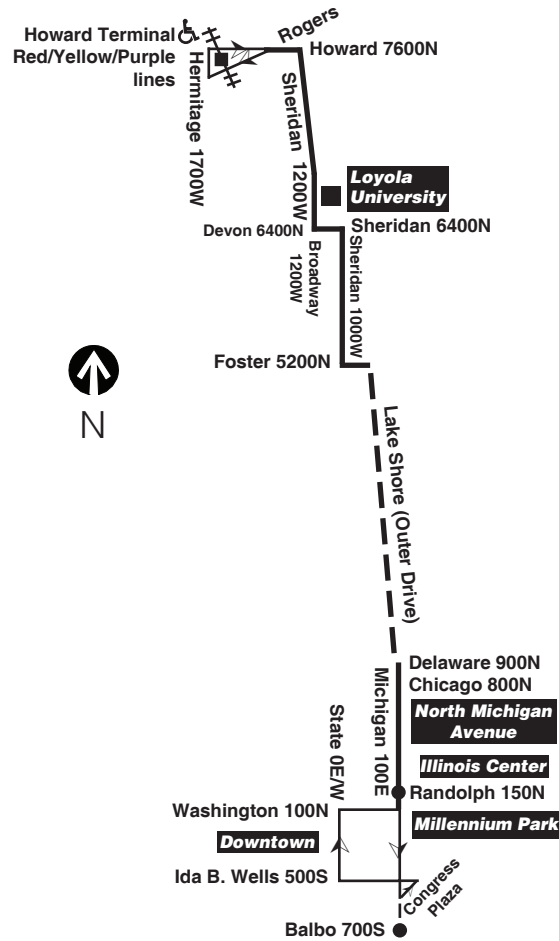

CTA Bike & Ride

Bicycle racks are available on the front exteriors of CTA buses. Bicycles can be placed on bicycle racks during normal hours of operation for each route. Racks accommodate two (2) bicycles at a time. Bicycles are also permitted on CTA trains during certain hours.

Please Stand Up &

for Seniors and People with Disabilities
Federal law requires priority seating be designated for seniors and people with disabilities.

The schedules and other information in this timetable are subject to change. CTA does not assume responsibility for errors in timetables, nor for inconvenience or damage resulting from delayed trains or buses due to weather, traffic conditions, etc.

Supplementary service may be provided over portions of this route in addition to the trips shown. Please check destination signs and announcements when boarding buses.

CTA operating costs are funded in part through the Regional Transportation Authority, by the federal and state governments, and the City of Chicago and County of Cook.

For more Information call the RTA Travel Information Center in Chicago: 312-836-7000. Open 6am until 7pm, Monday thru Saturday.

Para obtener mayor información, en Español, llame al Centro de Información: 312-836-7000.

Chicago Transit Authority

147

Outer Drive Express

Effective September 1, 2019

Monday thru Friday

Southbound

Leave Howard Terminal	Devon/Broadway	Foster/Sheridan	Michigan/Delaware	Michigan/So. Water	Arrive Congress Plaza
4:30am	4:41am	4:51am	5:00am	5:07am	5:13am
4:45	4:56	5:06	5:15	5:22	5:28
5:00	5:11	5:22	5:32	5:38	5:45
5:14	5:26	5:37	5:47	5:54	6:01
5:27	5:39	5:51	6:01	6:08	6:14
5:39	5:52	6:03	6:13	6:20	6:27
5:50	6:03	6:14	6:24	6:31	6:38
6:07	6:21	6:33	6:43	6:51	6:58
6:14	6:28	6:41	6:51	6:59	7:07B
6:19	6:33	6:45	6:55	7:03	7:11
6:28	6:43	6:56	7:06	7:14	7:22B
6:34	6:49	7:02	7:13	7:21	7:29
6:37	6:52	7:05	7:16	7:25	7:33B
6:46	7:02	7:15	7:27	7:35	7:43
6:55	7:11	7:24	7:37	7:46	7:55B
7:05	7:17	7:31	7:44	7:53	8:01
7:16	7:32	7:46	8:00	8:10	8:19
7:27	7:43	7:57	8:12	8:22	8:31
7:38	7:55	8:09	8:25	8:34	8:44B
7:49	8:06	8:20	8:36	8:46	8:55
8:01	8:19	8:33	8:50	9:07	9:16
8:15	8:33	8:47	9:04	9:13	9:23B
8:29	8:46	9:01	9:16	9:26	9:35
8:43	9:00	9:14	9:28	9:37	9:46B
8:58	9:14	9:28	9:41	9:50	9:59B
9:13	9:29	9:43	9:55	10:04	10:13
9:30	9:45	10:00	10:13	10:20	10:22B
9:50	10:05	10:20	10:30	10:40	10:41B
10:10	10:25	10:40	10:50	11:00	11:09
10:30	10:45	11:00	11:10	11:20	11:30B
10:50	11:05	11:20	11:30	11:40	11:49
11:10	11:25	11:40	11:50	12:00pm	12:01B
11:30	11:45	12:00pm	12:10	12:20	12:29
11:50	12:05pm	12:20	12:30	12:40	12:49
12:12pm	12:28	12:42	12:53	1:03	1:12
12:24	12:40	12:54	1:05	1:15	1:24
12:48	1:04	1:18	1:29	1:39	1:48
1:00	1:15	1:29	1:40	1:50	1:59
1:24	1:39	1:53	2:04	2:14	2:23

then every 12 minutes to Congress Plaza until

4:26	4:43	4:59	5:11	5:23	5:33
4:41	4:58	5:14	5:26	5:38	5:48
4:57	5:14	5:30	5:42	5:54	6:04
5:14	5:32	5:48	5:59	6:10	6:19
5:32	5:51	6:05	6:17	6:27	6:35

then every 19 to 20 minutes to Congress Plaza until

8:51	9:05	9:16	9:26	9:34	9:41
9:11	9:25	9:36	9:46	9:54	10:01
9:31	9:45	9:56	10:06	10:14	10:21

B - trip ends at Michigan/Balbo at time shown
am light face pm bold face

147 Outer Drive Express

Northbound

Leave Congress Plaza	Michigan/So. Water	Michigan/Delaware	Foster/Sheridan	Devon/Sheridan	Arrive Howard Terminal
-----	-----	-----	4:10am	4:18am	4:26am
-----	-----	-----	4:25	4:32	4:40
-----	-----	-----	4:39	4:47	4:56
-----	-----	-----	4:53	5:01	5:10
-----	-----	-----	5:06	5:14	5:23
-----	-----	-----	5:18	5:26	5:35
-----	-----	-----	5:29	5:37	5:46
5:18am	5:28am	5:33am	5:43	5:51	6:00
5:36	5:46	5:52	6:01	6:10	6:19
5:53	6:03	6:09	6:19	6:27	6:37
6:10	6:20	6:26	6:36	6:45	6:55
6:26	6:36	6:42	6:53	7:02	7:14
6:41	6:52	6:58	7:09	7:20	7:32
6:55	7:07	7:14	7:26	7:38	7:50
7:08	7:20	7:27	7:39	7:51	8:04
7:22	7:33	7:41	7:53	8:05	8:17
7:36	7:48	7:55	8:07	8:19	8:32
7:51	8:04	8:11	8:23	8:34	8:46
8:08	8:21	8:28	8:39	8:50	9:01
8:25	8:38	8:46	8:57	9:08	9:19
8:43	8:56	9:04	9:15	9:26	9:37

then every 20 minutes from Congress Plaza until

10:23	10:36	10:44	10:55	11:06	11:17
10:42	10:56	11:04	11:15	11:27	11:38
11:00	11:14	11:22	11:34	11:45	11:57

then every 11 to 16 minutes from Congress Plaza until