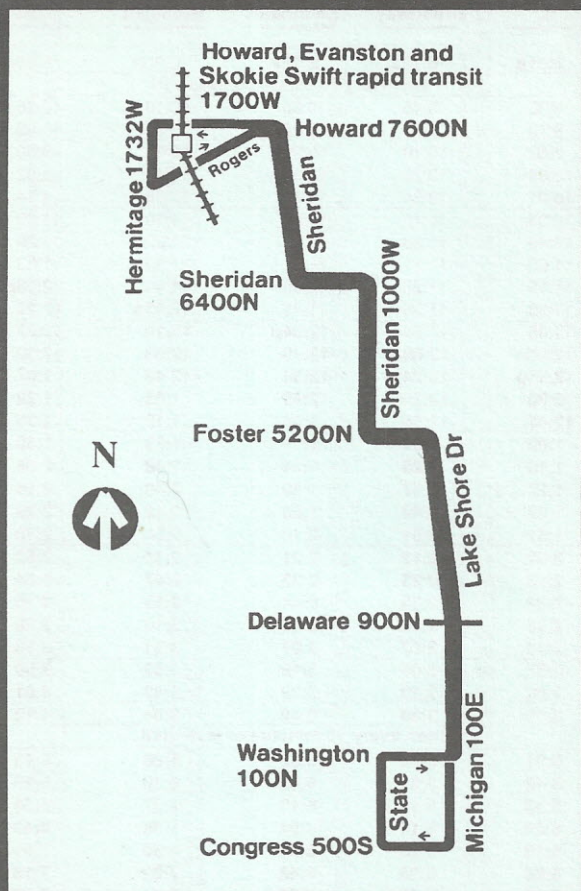

Effective March 28, 1993

147 Outer Drive Express