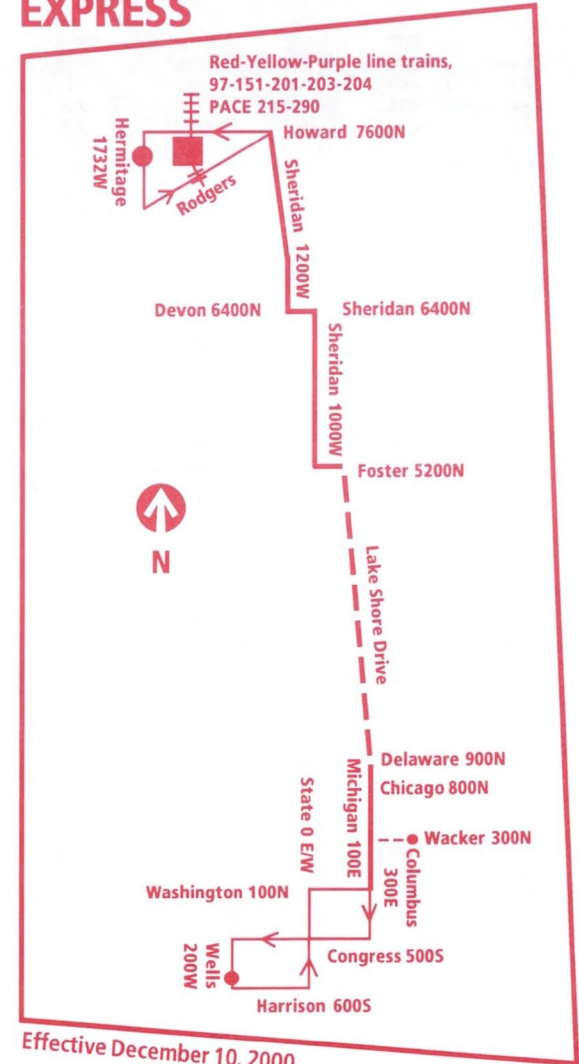

am light face pm bold face

CHICAGO TRANSIT AUTHORITY

147

OUTER DRIVE EXPRESS

Effective December 10, 2000

www.transitchicago.com