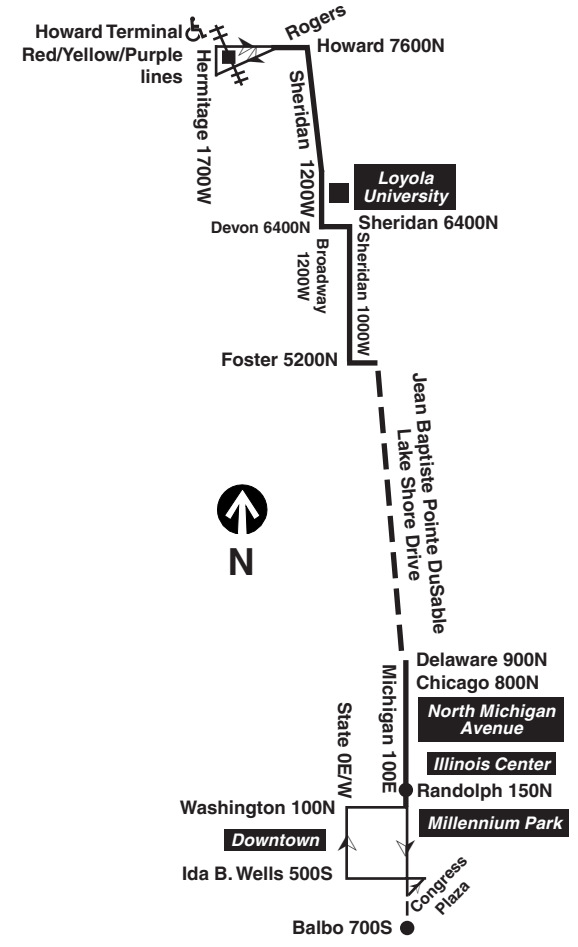

Federal law requires priority seating be designated for seniors and people with disabilities. **Please stand up** and yield these seats when needed for qualifying riders or when asked.

Schedules and other info in this timetable are subject to change. CTA does not assume responsibility for errors in timetables nor for inconvenience or damage resulting from delays.

Pay close attention to destination signs and announcements when boarding: added service may sometimes be provided over portions of this or any bus route and some trips can end before the furthest terminal on a line depending on service needs or time of day.

Bicycle racks are installed on the front of all CTA buses and are allowed on CTA trains during certain hours. See our [Bike & Ride brochure](#) or webpage for help on how to use racks and more.

Know before you go: Get alerts from us by text or e-mail about planned service changes every week or instant alerts for unplanned reroutes and disruptions. Sign up for CTA Updates today at transitchicago.com/updates.

For more travel information, use the Ventra app or call the RTA Travel Information Center at 312-836-7000. *Para obtener mayor información, en Español, llame al Centro de Información a 312-836-7000.*

Chicago Transit Authority

147 Outer DuSable Lake Shore Express

Effective Mar. 29, 2026

All CTA buses are accessible
transitchicago.com/bus/147

Monday thru Friday **#147 Outer DuSable Lake Shore Express**

Southbound

LV Howard Terminal	Devon/Broadway	Foster/Sheridan	Michigan/Delaware	Michigan/S. Water	AR Congress Plaza
4:30a	4:41a	4:51a	5:00a	5:07a	5:13a
4:45	4:56	5:06	5:15	5:22	5:28
4:59	5:10	5:21	5:31	5:37	5:44
5:13	5:25	5:36	5:46	5:53	6:00
5:27	5:40	5:51	6:01	6:08	6:15
5:39	5:52	6:03	6:13	6:20	6:27
5:48	6:02	6:13	6:23	6:30	6:37
5:56	6:10	6:22	6:31	6:39	6:46
-----	6:17	6:30	6:40	6:48	6:55
6:09	6:23	6:36	6:46	6:54	7:01
-----	6:29	6:42	6:52	7:00	7:08
6:21	6:35	6:48	6:58	7:06	7:14
-----	6:40	6:54	7:05	7:14	7:22
6:32	6:47	7:00	7:11	7:19	7:27
-----	6:51	7:05	7:17	7:25	7:33
6:41	6:56	7:10	7:21	7:30	7:38
-----	7:01	7:15	7:28	7:37	7:45
6:50	7:06	7:20	7:32	7:40	7:48
-----	7:11	7:25	7:39	7:48	7:57
7:00	7:16	7:30	7:43	7:52	8:00
-----	7:20	7:35	7:49	7:59	8:08
7:10	7:26	7:40	7:54	8:03	8:12
-----	7:30	7:45	8:00	8:09	8:18
7:19	7:36	7:50	8:04	8:14	8:23
-----	7:40	7:55	8:10	8:20	8:29
7:29	7:46	8:00	8:15	8:24	8:33
-----	7:50	8:05	8:21	8:30	8:39
7:38	7:55	8:10	8:25	8:35	8:44
-----	8:01	8:16	8:32	8:42	8:51
7:51	8:08	8:23	8:39	8:48	8:57
-----	8:15	8:30	8:46	8:56	9:05
8:05	8:23	8:37	8:54	9:03	9:12
-----	8:30	8:45	9:00	9:10	9:19
8:20	8:38	8:52	9:09	9:18	9:27
-----	8:45	9:00	9:13	9:22	9:30
8:36	8:53	9:07	9:22	9:31	9:39
8:43	9:00	9:15	9:28	9:37	9:45
8:51	9:08	9:22	9:35	9:44	9:52
8:59	9:15	9:30	9:42	9:51	10:00
9:08	9:24	9:38	9:50	10:00	10:09
9:16	9:32	9:47	9:58	10:08	10:17
9:25	9:41	9:55	10:06	10:16	10:25
9:35	9:51	10:05	10:16	10:26	10:35
9:45	10:01	10:15	10:26	10:36	10:45
9:55	10:11	10:25	10:36	10:46	10:55

then every 12 to 19 minutes until

2:08p	2:23p	2:37p	2:49p	2:59p	3:08p
2:19	2:35	2:49	3:01	3:11	3:20
2:31	2:47	3:01	3:12	3:23	3:32
2:43	2:59	3:13	3:24	3:35	3:44
2:55	3:11	3:25	3:37	3:48	3:57
3:06	3:22	3:37	3:49	4:00	4:09
3:18	3:34	3:49	4:01	4:12	4:21
3:30	3:47	4:01	4:13	4:25	4:34
3:42	3:59	4:13	4:25	4:36	4:46
3:54	4:11	4:25	4:37	4:48	4:58
4:06	4:23	4:38	4:50	5:01	5:11
4:20	4:37	4:53	5:05	5:17	5:27
4:38	4:55	5:10	5:23	5:34	5:44
4:56	5:13	5:29	5:41	5:53	6:03
5:15	5:33	5:49	6:00	6:11	6:20

then every 20 minutes until

7:55	8:11	8:22	8:32	8:41	8:49
8:15	8:30	8:41	8:51	9:00	9:07
8:35	8:50	9:01	9:11	9:20	9:27
8:55	9:10	9:21	9:31	9:39	9:45
9:15	9:29	9:40	9:50	9:58	10:05
9:35	9:49	10:00	10:10	10:18	10:25
9:55	10:09	10:20	10:30	10:38	10:45
10:15	10:29	10:40	10:50	10:58	11:05
10:35	10:49	11:00	11:10	11:18	11:25

Northbound

LV Congress Plaza	Michigan/S. Water	Michigan/Delaware	Foster/Sheridan	Devon/Broadway	AR Howard Terminal
-----	-----	-----	4:10a	4:18a	4:27a
-----	-----	-----	4:24	4:32	4:41
-----	-----	-----	4:38	4:46	4:55
-----	-----	-----	4:52	5:00	5:09
-----	-----	-----	5:06	5:14	5:23
-----	-----	-----	5:18	5:26	5:35
-----	-----	-----	5:27	5:35	5:44
-----	-----	-----	5:34	5:43	5:52
5:18a	5:28a	5:33a	5:43	5:51	6:00