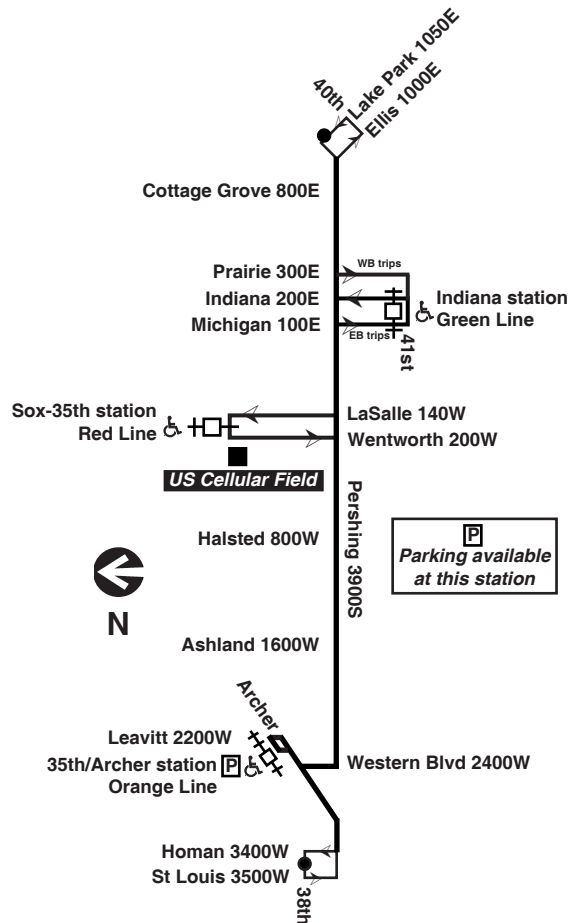

Chicago Transit Authority

39 ♿

Pershing

Effective December 23, 2013

Monday thru Friday

39 Pershing

Eastbound

Leave 38th/ St Louis	Pershing/ Rockwell	35th/Archer Orange Line Station	Pershing/ Ashland	Sox-35th Red Line Station	Arrive Pershing/ Lake Park
5:00am	5:07am	5:10am	5:16am	5:25am	5:39am
5:30	5:37	5:40	5:46	5:55	6:09
5:50	5:57	6:00	6:06	6:15	6:29
6:09	6:16	6:19	6:25	6:34	6:49
6:28	6:35	6:38	6:45	6:54	7:10
6:47	6:54	6:57	7:04	7:13	7:29
7:06	7:13	7:16	7:23	7:32	7:48
7:25	7:32	7:35	7:43	7:52	8:08
7:44	7:51	7:55	8:03	8:12	8:28
8:04	8:11	8:15	8:23	8:32	8:48
8:24	8:31	8:35	8:42	8:51	9:07
8:44	8:51	8:55	9:02	9:11	9:26
9:03	9:10	9:14	9:21	9:30	9:45
9:22	9:29	9:33	9:40	9:49	10:04
9:41	9:48	9:51	9:58	10:07	10:22
10:02	10:09	10:12	10:19	10:27	10:42
10:26	10:33	10:36	10:43	10:51	11:06
10:51	10:58	11:01	11:08	11:16	11:31
11:16	11:23	11:26	11:33	11:41	11:56
11:41	11:48	11:51	11:58	12:06pm	12:21pm
12:06pm	12:13pm	12:16pm	12:23pm	12:31	12:46
12:31	12:38	12:41	12:49	12:57	1:13
12:56	1:03	1:06	1:14	1:23	1:38
1:21	1:28	1:31	1:39	1:48	2:04
1:46	1:53	1:57	2:05	2:15	2:31
2:11	2:18	2:22	2:30	2:40	2:56
2:33	2:40	2:44	2:52	3:02	3:18
2:53	3:00	3:04	3:12	3:22	3:38
3:13	3:20	3:24	3:32	3:42	3:58
3:33	3:39	3:43	3:52	4:02	4:18
3:51	3:57	4:01	4:10	4:20	4:36
4:08	4:14	4:18	4:27	4:37	4:53
4:26	4:32	4:36	4:45	4:55	5:11
4:43	4:49	4:53	5:02	5:12	5:28
5:01	5:07	5:11	5:20	5:30	5:46
5:18	5:24	5:28	5:37	5:47	6:03
5:35	5:41	5:45	5:53	6:03	6:19
5:51	5:57	6:01	6:09	6:18	6:33
6:10	6:16	6:19	6:27	6:36	6:51
6:33	6:39	6:42	6:49	6:58	7:13
7:00	7:06	7:09	7:15	7:23	7:37
7:30	7:36	7:39	7:45	7:53	8:07
8:00	8:06	8:09	8:15	8:23	8:37
8:30	8:36	8:39	8:45	8:53	9:07
9:00	9:06	9:09	9:15	9:23	9:37
9:30	9:36	9:39	9:45	9:53	10:07
10:00	10:06	10:09	10:15	10:23	10:37