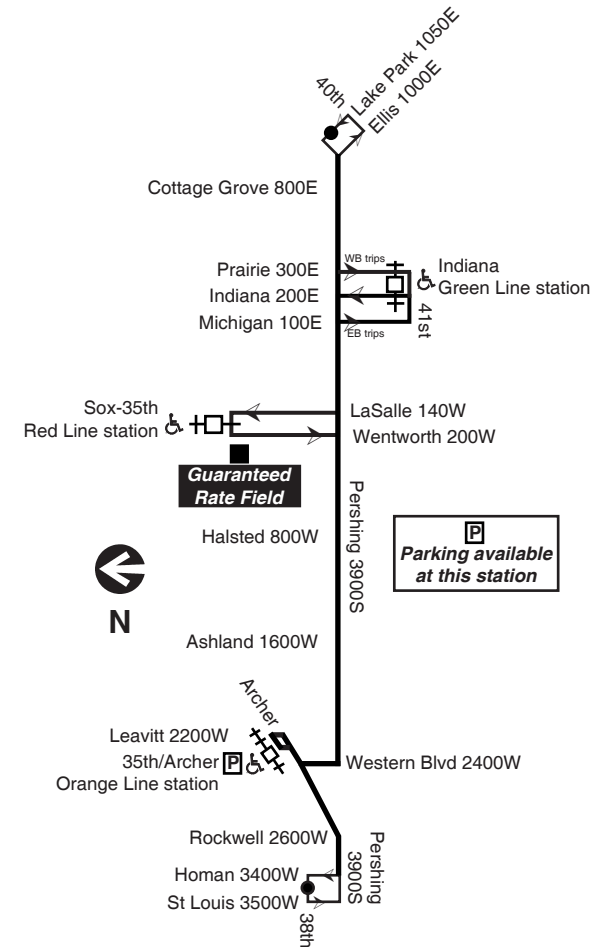

Chicago Transit Authority

39

Pershing

Effective June 12, 2022