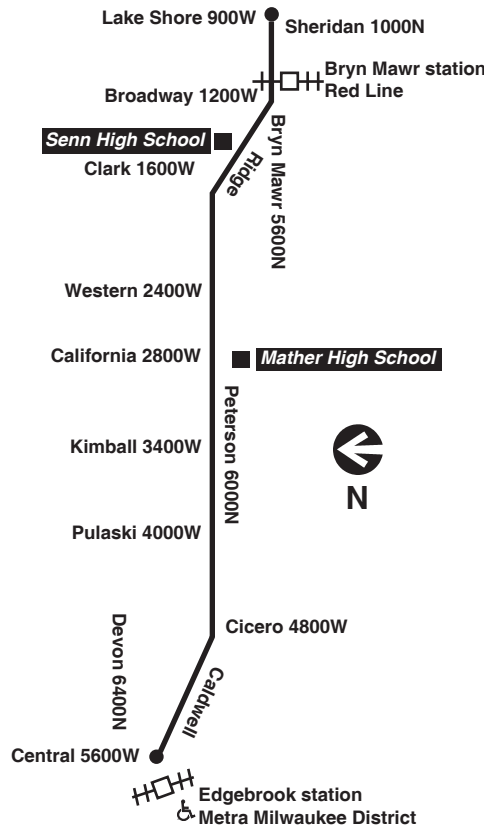

For more information call the RTA Travel Information Center in Chicago: 312-836-7000. Open 6am until 7pm, Monday thru Saturday.

Para obtener mayor información, en Español, llame al Centro de Información: 312-836-7000.

Chicago Transit Authority

84

Peterson

Effective August 29, 2021

Monday thru Friday

84 Peterson

Eastbound

Leave	Arrive
Caldwell/ Central	Bryn Mawr Red Line
5:00am	5:28am
5:20	5:48
5:38	6:06
5:53	6:23
6:07	6:38
6:18	6:50
6:29	7:03
6:40	7:17
6:51	7:29
7:02	7:42
7:09	7:49
7:17S	7:57
7:25	8:05
7:40	8:19
7:55	8:32
8:10	8:47
8:25	9:03
8:41	9:18
9:00	9:37
9:20	9:56
9:39	10:14
9:59	10:34
10:19	10:54
10:39	11:14
10:59	11:34
11:19	11:55
11:39	12:15pm
11:59	12:35
12:19pm	12:55
12:39	1:16
12:59	1:36
1:19	1:56
1:34	2:12
1:40F	2:19
1:47	2:26
1:59	2:39
2:11	2:51
2:23	3:03
2:30M	3:10
2:36	3:16
2:50	3:30
3:03	3:43
3:17	3:57
3:31	4:14
3:46	4:29
4:01	4:43
4:17	4:58
4:33	5:14
4:49	5:30
5:05	5:46
5:21	6:02
5:38	6:19
5:55	6:36
6:15	6:54
6:37	7:13
7:00	7:32
7:24	7:56
7:48	8:11
8:12	8:44
8:38	8:59
9:04	9:33
9:30	9:59

Westbound

Leave	Arrive
Bryn Mawr Red Line	Caldwell/ Central
5:37am	6:00am
5:57	6:19
6:15	6:41
6:32	7:00
6:47	7:18
7:00	7:33
7:13	7:46
7:26	7:59
7:38	8:11
7:51	8:23
7:58	8:31
8:06S	8:38
8:14	8:46
8:28	8:59
8:41	9:12
8:55	9:25
9:09	9:38
9:24	9:53
9:44	10:12
10:03	10:32
10:23	10:52
10:42	11:12
11:02	11:32
11:21	11:51
11:41	12:10pm
12:01pm	12:33
12:22	12:54
12:42	1:14
1:03	1:35
1:23	1:55
1:43	2:16
2:03	2:38
2:19	2:54
2:20F	3:00
2:33	3:08
2:47	3:22
2:59	3:34
3:11	3:51
3:15M	3:59
3:26	4:05
3:40	4:19
3:55	4:32
4:09	4:46
4:24	5:01
4:39	5:16
4:54	5:31
5:09	5:45
5:24	6:00
5:39	6:13
5:55	6:28
6:11	6:42
6:27	6:58
6:44	7:15
7:03	7:32
7:22	7:51
7:41	8:10
8:01	8:29
8:25	8:52
8:50	9:15
9:14	9:39
9:39	10:04
10:03	10:28