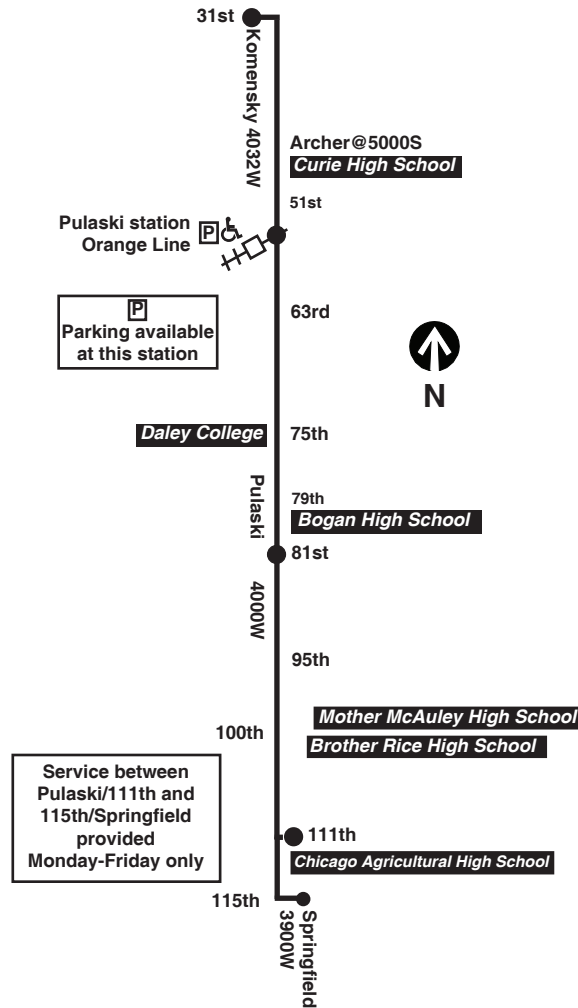

Chicago Transit Authority

53A 

South Pulaski
Effective December 20, 2015

Additional service may be provided on school days, September through June

Monday thru Friday

Northbound

Leave 115th/ Springfield	Leave 111th/ Pulaski	95th/ Pulaski	79th/ Pulaski	63rd/ Pulaski	Orange Line Station	Arrive 31st/ Komensky
-----	-----	3:42E	3:44am	3:52am	4:00am	-----
3:45am	3:48am	3:55	4:03	4:11	4:19	4:31am
4:08	4:11	4:18	4:26	4:34	4:42	4:54
4:30	4:33	4:40	4:48	4:56	5:04	5:16
4:50	4:53	5:00	5:08	5:16	5:24	5:36
5:05	5:08	5:15	5:24	5:33	5:41	5:55
5:19	5:22	5:29	5:38	5:48	5:56	6:10
5:31	5:34	5:41	5:50	6:00	6:08	6:22
5:41	5:44	5:51	6:00	6:10	6:18	6:32
5:50	5:53	6:00	6:09	6:19	6:27	6:41

Sunday/Holiday

53A South Pulaski

Northbound

Leave 111th/ Pulaski	81st/ Pulaski	79th/ Pulaski	63rd/ Pulaski	Orange Line Station	Arrive 31st/ Komensky
-----	5:42am	5:43am	5:49am	5:55am	-----
-----	6:02	6:03	6:09	6:15	-----
-----	6:22	6:23	6:29	6:35	6:46am
-----	6:52	6:53	6:59	7:05	7:16
-----	7:22	7:23	7:29	7:35	7:46
-----	7:52	7:53	8:00	8:06	8:16
-----	8:12	8:13	8:20	8:26	8:37
-----	8:32	8:33	8:40	8:46	8:57
-----	8:52	8:53	9:00	9:06	9:17
-----	9:12	9:13	9:20	9:27	9:39
9:20am	9:32	9:33	9:41	9:48	10:00
9:41	9:53	9:54	10:02	10:09	10:21
10:01	10:13	10:14	10:22	10:30	10:42
10:22	10:34	10:35	10:43	10:50	11:02
10:42	10:54	10:55	11:03	11:11	11:23
11:03	11:15	11:16	11:25	11:33	11:45
11:23	11:35	11:36	11:45	11:53	12:05pm
11:44	11:56	11:57	12:06pm	12:14pm	12:26
12:04pm	12:16pm	12:17pm	12:26	12:34	12:46
12:25	12:37	12:38	12:47	12:55	1:07
12:45	12:57	12:58	1:07	1:15	1:28
1:06	1:18	1:19	1:28	1:36	1:49
1:26	1:38	1:39	1:48	1:56	2:09
1:47	1:59	2:00	2:09	2:17	2:30
2:07	2:19	2:20	2:29	2:38	2:5