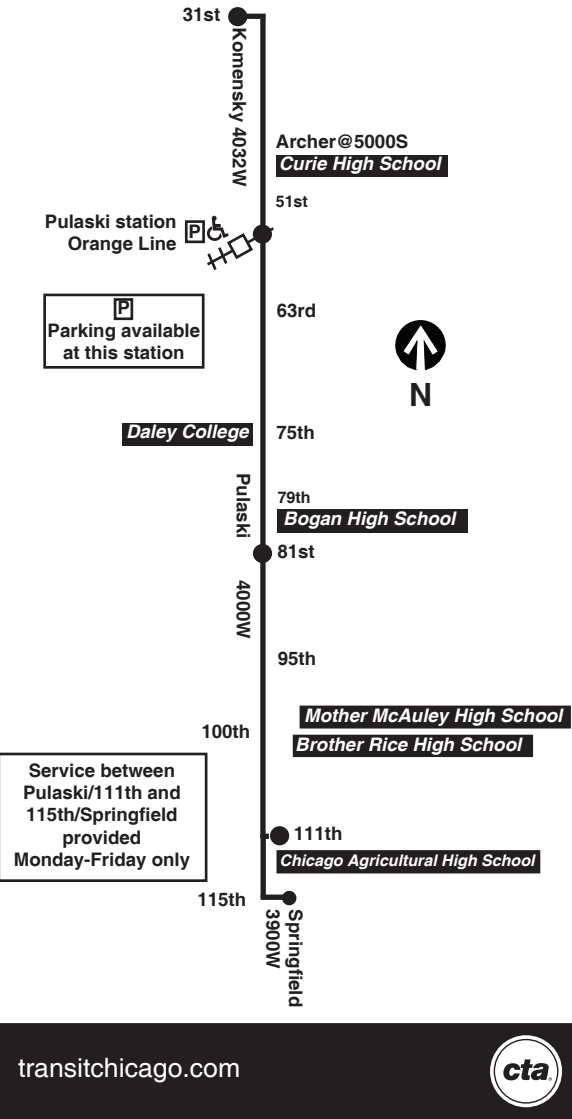

CTA Bike & Ride

Bicycle racks are available on the front exteriors of CTA buses. Bicycles can be placed on bicycle racks during normal hours of operation for each route. Racks accommodate two (2) bicycles at a time. Bicycles are also permitted on CTA trains during certain hours.

Please Stand Up &

for Seniors and People with Disabilities

Federal law requires priority seating be designated for seniors and people with disabilities.

The schedules and other information in this timetable are subject to change. CTA does not assume responsibility for errors in timetables, nor for inconvenience or damage resulting from delayed trains or buses due to weather, traffic conditions, etc.

Supplementary service may be provided over portions of this route in addition to the trips shown. Please check destination signs and announcements when boarding buses.

CTA operating costs are funded in part through the Regional Transportation Authority, by the federal and state governments, and the City of Chicago and County of Cook.

For more Information call the RTA Travel Information Center in Chicago: 312-836-7000. Open 5 a.m. until 1 a.m. every day.

Para obtener mayor información, en Español, llame al Centro de Información: 312-836-7000.

Chicago Transit Authority

53A

South Pulaski
Effective March 27, 2016

Additional service may be provided on school days, September through June

Monday thru Friday

Northbound

Leave 115th/ Springfield	Leave 111th/ Pulaski	95th/ Pulaski	79th/ Pulaski	63rd/ Pulaski	Orange Line Station	Arrive 31st/ Komensky
----	----	3:42E	3:44am	3:52am	4:00am	----
3:45am	3:48am	3:55	4:03	4:11	4:19	4:31am
4:08	4:11	4:18	4:26	4:34	4:42	4:54
4:30	4:33	4:40	4:48	4:56	5:04	5:16
4:50	4:53	5:00	5:08	5:16	5:24	5:36
5:05	5:08	5:15	5:24	5:33	5:41	5:55
5:19	5:22	5:29	5:38	5:48	5:56	6:10
5:31	5:34	5:41	5:50	6:00	6:08	6:22
5:41	5:44	5:51	6:00	6:10	6:18	6:32
5:50	5:53	6:00	6:09	6:19	6:27	6:41

then every 5 to 9 minutes from 115th/Springfield until

7:38	7:42	7:49	7:59	8:10	8:19	8:34
7:48	7:52	7:59	8:09	8:20	8:29	8:44
7:59	8:03	8:10	8:20	8:31	8:40	8:55
8:11	8:15	8:22	8:32	8:42	8:51	9:06
8:25	8:29	8:36	8:45	8:56	9:04	9:19
8:40	8:44	8:51	9:00	9:10	9:18	9:33
8:56	9:00	9:07	9:16	9:26	9:34	9:49
9:12	9:15	9:22	9:31	9:41	9:49	10:03
9:28	9:31	9:38	9:47	9:57	10:05	10:19
9:44	9:47	9:54	10:03	10:13	10:21	10:35
10:01	10:04	10:11	10:20	10:30	10:38	10:52
10:18	10:21	10:28	10:37	10:47	10:55	11:09
10:35	10:38	10:45	10:54	11:04	11:12	11:26
10:52	10:55	11:02	11:11	11:21	11:29	11:43
11:08	11:11	11:19	11:28	11:39	11:48	12:03pm
11:24	11:27	11:35	11:44	11:55	12:04pm	12:19
11:39	11:42	11:50	11:59	12:10pm	12:19	12:34
11:53	11:56	12:04pm	12:13pm	12:24	12:33	12:48
12:06pm	12:09pm	12:17	12:26	12:37	12:46	1:01
12:19	12:22	12:30	12:39	12:50	12:59	1:14
12:32	12:35	12:43	12:52	1:03	1:12	1:27
12:45	12:48	12:56	1:05	1:16	1:25	1:40
12:55	12:58	1:06	1:15	1:26	1:35	1:51
1:04	1:08	1:15	1:24	1:35	1:44	2:00

then every 6 to 8 minutes from 115th/Springfield until

3:23	3:27	3:35	3:45	3:57	4:08	4:27
3:36	3:40	3:48	3:58	4:10	4:21	4:40
3:43	3:47	3:55	4:05	4:17	4:28	4:47
3:50	3:54	4:02	4:12	4:24	4:35	4:54
3:58	4:02	4:10	4:20	4:31	4:42	5:00
4:06	4:10	4:18	4:28	4:39	4:49	5:07
4:14	4:18	4:26	4:36	4:46	4:56	5:14
4:23	4:27	4:35	4:45	4:55	5:05	5:23
4:32	4:36	4:44	4:54	5:04	5:14	5:32
4:41	4:45	4:53	5:03	5:13	5:23	5:41
4:50	4:54	5:02	5:12	5:22	5:32	5:50
5:00	5:04	5:12	5:22	5:32	5:42	6:00
5:12	5:16	5:24	5:33	5:44	5:54	6:11
5:25	5:29	5:37	5:46	5:56	6:06	6:22
5:39	5:43	5:51	5:59	6:09	6:18	6:34
5:54	5:58	6:06	6:14	6:24	6:33	6:49
6:11	6:15	6:23	6:31	6:41	6:50	7:06
6:30	6:34	6:41	6:50	7:00	7:08	7:23
6:49	6:52	6:59	7:08	7:17	7:25	7:39
7:08	7:11	7:18	7:27	7:36	7:44	7:58
7:27	7:30	7:37	7:46	7:55	8:03	8:16
7:47	7:50	7:57	8:05	8:14	8:22	8:35
8:07	8:10	8:17	8:25	8:34	8:42	8:55
8:27	8:30	8:37	8:45	8:54	9:01	9:14
8:47	8:50	8:57	9:05	9:14	9:21	9:33
9:07	9:10	9:17	9:25	9:34	9:41	9:53
9:27	9:30	9:37	9:45	9:53	10:00	10:12
9:48	9:51	9:57	10:05	10:13	10:20	10:32
10:10	10:13	10:19	10:27	10:35	10:42	10:54
10:35	10:38	10:44	10:52	10:59	11:06	11:18
11:00	11:03	11:09	11:17	11:24	11:31	11:43
11:25	11:28	11:34	11:42	11:49	11:56	12:08am

E - Trip begins/ends at 81st at time shown

53A South Pulaski

Southbound