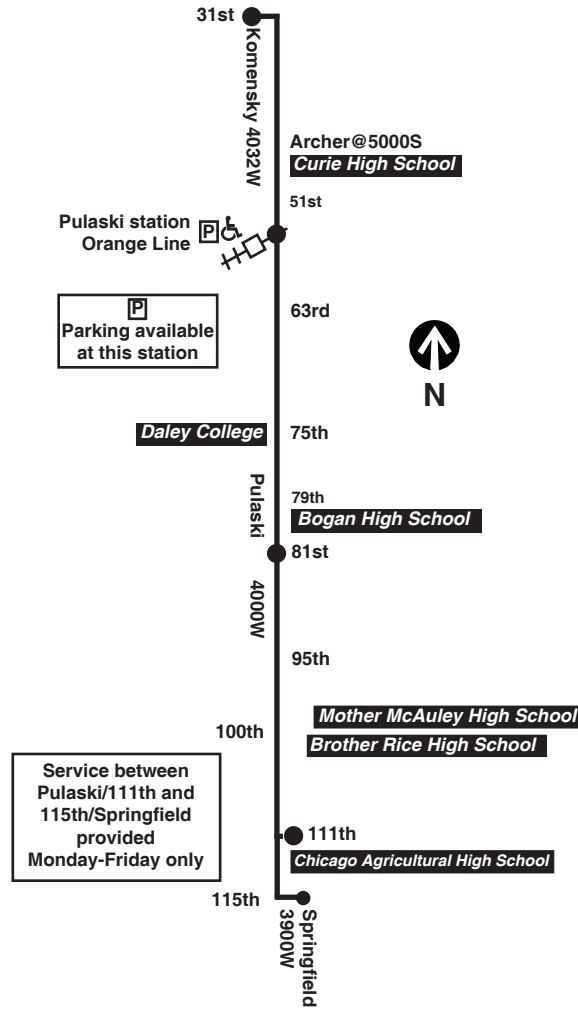

**Chicago Transit Authority**

**53A** 

South Pulaski  
Effective June 18, 2017

Additional service may be provided on school days, September through June

**Monday thru Friday**

**Northbound**

Leave 115th/ Springfield	Leave 111th/ Pulaski	95th/ Pulaski	79th/ Pulaski	63rd/ Pulaski	Orange Line Station	Arrive 31st/ Komensky
-----	-----	3:42E	3:44am	3:52am	4:00am	-----
3:45am	3:48am	3:55	4:03	4:11	4:19	4:31am
4:07	4:11	4:17	4:25	4:34	4:41	4:54
4:29	4:33	4:39	4:47	4:56	5:03	5:16
4:50	4:53	5:00	5:08	5:16	5:24	5:36
5:05	5:08	5:15	5:24	5:33	5:41	5:55
5:19	5:22	5:29	5:38	5:48	5:56	6:10
5:31	5:34	5:41	5:50	6:00	6:08	6:22
5:41	5:44	5:51	6:00	6:10	6:18	6:32
5:50	5:53	6:00	6:09	6:19	6:27	6:41
6:07	6:01	6:08	6:17	6:27	6:35	6:50
6:04	6:08	6:15	6:24	6:34	6:43	6:58
6:11	6:14	6:22	6:31	6:41	6:50	7:06

**Southbound**

Leave 31st/ Komensky	Orange Line Station	63rd/ Pulaski	79th/ Pulaski	81st/ Pulaski	Arrive 111th/ Pulaski
-----	6:00am	6:06am	6:12am	6:15am	-----
-----	6:30	6:36	6:42	6:45	-----
6:51am	7:00	7:06	7:12	7:15	-----
7:21	7:30	7:36	7:42	7:45	-----
7:51	8:00	8:06	8:12	8:15	-----
8:21	8:30	8:36	8:42	8:45	8:56
8:42	8:51	8:58	9:05	9:07	9:19
9:03	9:12	9:19	9:26	9:28	9:40
9:24	9:33	9:40	9:47	9:49	10:01
9:45	9:54	10:01	10:08	10:10	10:22
10:06	10:15	10:23	10:31	10:32	10:44
10:27	10:36	10:44	10:52	10:53	11:05
10:48	10:57	11:05	11:13	11:14	11:26
11:09	11:19	11:27	11:35	11:37	11:49
11:30	11:40	11:49	11:58	<b>12:00pm</b>	<b>12:12pm</b>
11:51	<b>12:01pm</b>	<b>12:10pm</b>	<b>12:19pm</b>	<b>12:21</b>	<b>12:33</b>
<b>12:11pm</b>	<b>12:22</b>	<b>12:31</b>	<b>12:40</b>		