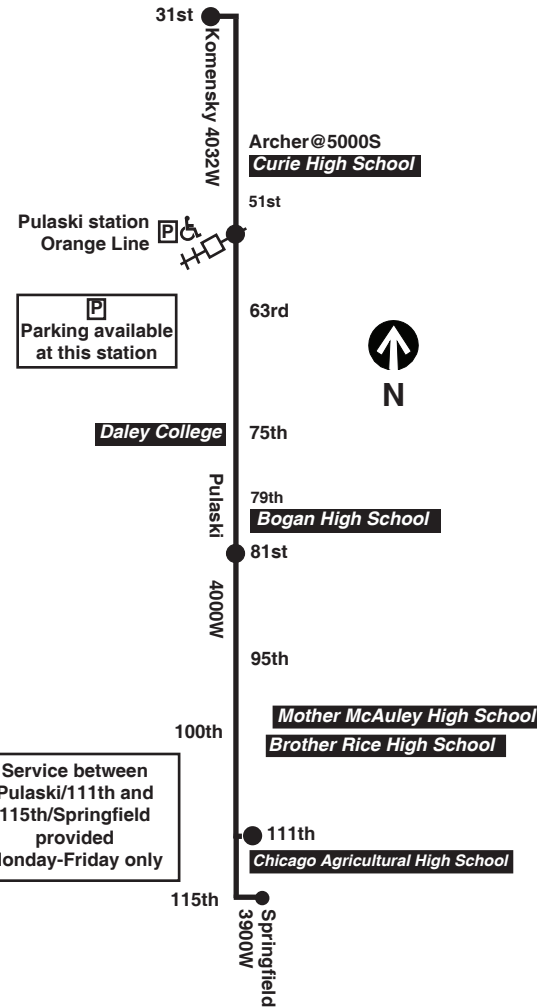

CTA Bike & Ride

Bicycle racks are available on the front exteriors of CTA buses. Bicycles can be placed on bicycle racks during normal hours of operation for each route. Racks accommodate two (2) bicycles at a time. Bicycles are also permitted on CTA trains during certain hours.

Please Stand Up &

for Seniors and People with Disabilities

Federal law requires priority seating be designated for seniors and people with disabilities.

The schedules and other information in this timetable are subject to change. CTA does not assume responsibility for errors in timetables, nor for inconvenience or damage resulting from delayed trains or buses due to weather, traffic conditions, etc.

Supplementary service may be provided over portions of this route in addition to the trips shown. Please check destination signs and announcements when boarding buses.

CTA operating costs are funded in part through the Regional Transportation Authority, by the federal and state governments, and the City of Chicago and County of Cook.

For more Information call the RTA Travel Information Center in Chicago: 312-836-7000. Open 5 a.m. until 1 a.m. every day.

Para obtener mayor información, en Español, llame al Centro de Información: 312-836-7000.

Chicago Transit Authority

53A

South Pulaski
Effective September 3, 2017

Additional service may be provided on school days, September through June

Monday thru Friday

Northbound

Leave 115th/ Springfield	Pulaski/ 95th	Pulaski/ 81st	Pulaski/ 79th	Pulaski/ 63rd	Orange Line Station	Arrive 31st/ Komensky
3:45am	3:55am	4:01	4:03	4:11	4:19	4:31am
4:07	4:17	4:23	4:25	4:33	4:41	4:53
4:29	4:39	4:45	4:47	4:55	5:03	5:15
4:50	5:00	5:06	5:08	5:16	5:24	5:36
5:05	5:15	5:22	5:24	5:33	5:41	5:55
5:19	5:29	5:36	5:38	5:48	5:56	6:10
5:29	5:40	5:46	5:48	5:58	6:06	6:20
5:40	5:50	5:57	5:59	6:09	6:17	6:31
5:50	6:00	6:07	6:09	6:19	6:27	6:41
5:58	6:08	6:15	6:17	6:27	6:36	6:50
6:05	6:16	6:23	6:25	6:35	6:43	6:58
6:16	6:27	6:34	6:36	6:46	6:55	7:11
6:26	6:37	6:44	6:46	6:56	7:05	7:21
6:37	6:48	6:56	6:58	7:08	7:17	7:32
6:51	7:02	7:09	7:11	7:21	7:30	7:46
7:04	7:15	7:23	7:25	7:36	7:45	8:00
7:18	7:29	7:37	7:39	7:50	7:59	8:14
7:32	7:44	7:52	7:54	8:04	8:13	8:29
7:48	8:00	8:08	8:10	8:20	8:29	8:45

then every 7 to 17 minutes until

1:57pm	2:09pm	2:16pm	2:18pm	2:28pm	2:38pm	2:55pm
2:12	2:23	2:30	2:32	2:43	2:53	3:09
2:24	2:35	2:42	2:44	2:55	3:05	3:22
2:36	2:48	2:56	2:58	3:09	3:18	3:36
2:46	2:59	3:06	3:08	3:19	3:29	3:47
2:58	3:11	3:18	3:20	3:31	3:42	4:00
3:10	3:22	3:30	3:32	3:44	3:55	4:13
3:22	3:34	3:42	3:44	3:56	4:07	4:26
3:34	3:46	3:54	3:56	4:08	4:19	4:38
3:42	3:55	4:03	4:10	4:21	4:33	4:51
4:02	4:14	4:22	4:24	4:35	4:45	5:03
4:17	4:29	4:37	4:39	4:49	4:59	5:17
4:32	4:44	4:52	4:54	5:05	5:15	5:32
4:49	5:01	5:09	5:11	5:22	5:32	5:49
5:00	5:12	5:20	5:22	5:32	5:42	6:00
5:11	5:23	5:31	5:33	5:43	5:53	6:10
5:24	5:36	5:43	5:45	5:56	6:05	6:22

then every 15 to 20 minutes until

9:27	9:37	9:43	9:45	9:53	10:00	10:12
9:48	9:57	10:03	10:05	10:13	10:20	10:32
10:10	10:19	10:25	10:27	10:35	10:42	10:54
10:35	10:44	10:50	10:52	10:59	11:06	11:18
11:00	11:09	11:15	11:17	11:24	11:31	11:43
11:25	11:34	11:40	11:42	11:49	11:56	12:08am

53A South Pulaski

Southbound

Leave 31st/ Komensky	Orange Line Station	Pulaski/ 63rd	Pulaski/ 79th	Pulaski/ 81st	Arrive Pulaski/ 95th	Arrive 115th/ Springfield
4:38am	4:50	4:58	5:06	5:07	5:13	5:21
then every 10 to 23 minutes until						
6:28	6:41	6:50	6:58	6:59	7:07	7:15
6:39	6:52	7:01	7:10	7:11	7:20	7:29
6:49	7:02	7:12	7:21	7:22	7:29	7:39
7:05	7:18	7:28	7:37	7:38	7:45	7:55
7:18	7:31	7:41	7:50	7:51	7:58	8:08
7:28	7:41	7:51	8:00	8:01	8:08	8:18
then every 10 to 19 minutes from 31st/Komenski to 115th/Springfield and every 4 to 10 minutes from Orange Line to Pulaski/79th until						
8:32	8:45	8:54	9:03	9:04	9:12	9:21
8:42	8:55	9:05	9:14	9:15	9:22	9:30
8:53	9:06	9:16	9:25	9:26	9:33	9:40
9:04	9:17	9:27	9:36	9:37	9:44	9:51
then every 12 to 18 minutes until						

2:10pm	2:25pm	2:37pm	2:48pm	2:49pm	2:57pm	3:07pm
2:19	2:34	2:46	2:57	2:58	3:15	3:25
2:26	2:42	2:54	3:05	3:06	3:23	3:32
2:34	2:50	3:02	3:13	3:14	3:23	3:32
2:41	2:58	3:11	3:21	3:22	3:40	3:49
2:49	3:06	3:19	3:29	3:30	3:40	3:49
3:01	3:14	3:27	3:38	3:39	3:55	4:04
3:01	3:20	3:33	3:44	3:45	3:55	4:04
3:01	3:27	3:41	3:52	3:53	4:04	4:13

then every 12 minutes from 31st/Komenski to 115th/Springfield and every 5 to 9 minutes from Orange Line to Pulaski/81st until

4:13	4:32	4:46	4:58	4:59	5:08	5:17
4:39	4:53	5:05	5:06	5:15	5:24	5:33