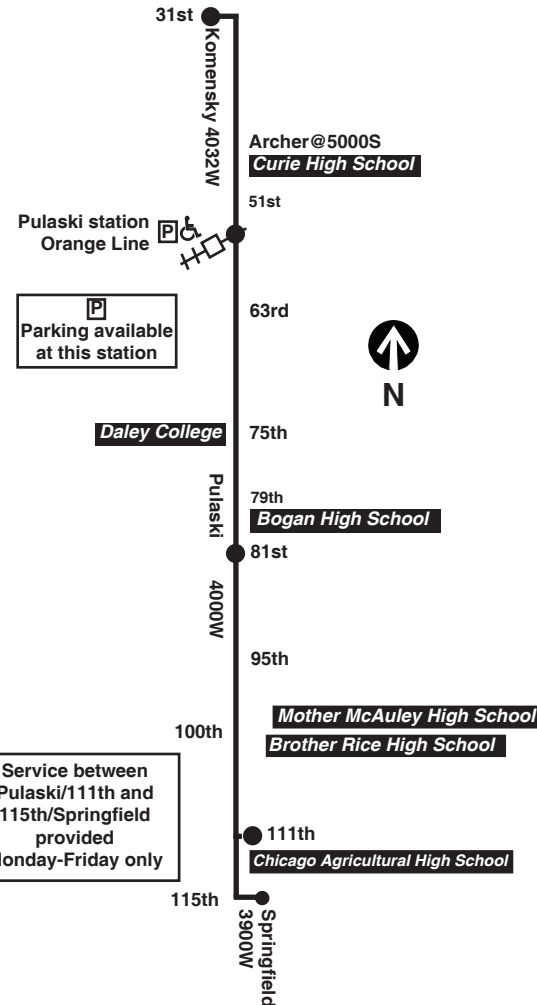

For more Information call the RTA Travel Information Center in Chicago: 312-836-7000. Open 6am until 7pm every day.

Para obtener mayor información, en Español, llame al Centro de Información: 312-836-7000.

**Chicago Transit Authority**

**53A** 

South Pulaski  
Effective June 17, 2018

Additional service may be provided on school days, September through June

**Monday thru Friday**

**Northbound**

Leave 115th/Springfield	Pulaski/95th	Pulaski/81st	Pulaski/79th	Pulaski/63rd	Orange Line Station	Arrive 31st/Komensky
3:45am	3:55am	4:01	4:03	4:11	4:19	4:31am
4:07	4:17	4:23	4:25	4:33	4:41	4:53
4:29	4:39	4:45	4:47	4:55	5:03	5:15
4:50	5:00	5:06	5:08	5:16	5:24	5:36
5:05	5:15	5:22	5:24	5:33	5:41	5:55
5:19	5:29	5:36	5:38	5:48	5:56	6:10
5:29	5:40	5:46	5:48	5:58	6:06	6:20
5:40	5:50	5:57	5:59	6:09	6:17	6:31
5:50	6:00	6:07	6:09	6:19	6:27	6:41
5:58	6:08	6:15	6:17	6:27	6:36	6:50
6:05	6:16	6:23	6:25	6:35	6:43	6:58
6:16	6:27	6:34	6:36	6:46	6:55	7:11
6:26	6:37	6:44	6:46	6:56	7:05	7:21
6:37	6:48	6:56	6:58	7:08	7:17	7:32
6:51	7:02	7:09	7:11	7:21	7:30	7:46
7:04	7:15	7:23	7:25	7:36	7:45	8:00
7:18	7:29	7:37	7:39	7:50	7:59	8:14
7:32	7:44	7:52	7:54	8:04	8:13	8:29
7:48	8:00	8:08	8:10	8:20	8:29	8:45

**Southbound**

Leave 31st/Komensky	Orange Line Station	Pulaski/63rd	Pulaski/79th	Pulaski/81st	Arrive Pulaski/11th
-----	6:00am	6:06am	6:12am	6:15am	-----
-----	6:30	6:36	6:42	6:45	-----
6:51am	7:00	7:06	7:12	7:15	-----
7:21	7:30	7:36	7:42	7:45	-----
7:51	8:00	8:06	8:12	8:15	-----
8:21	8:30	8:36	8:42	8:45	8:56
8:42	8:51	8:58	9:05	9:07	9:19
9:03	9:12	9:19	9:26	9:28	9:40
9:24	9:33	9:40	9:47	9:49	10:01
9:45	9:54	10:01	10:08	10:10	10:22
10:06	10:15	10:23	10:31	10:32	10:44
10:27	10:36	10:44	10:52	10:53	11:05
10:48	10:57	11:05	11:13	11:14	11:26
11:09	11:19	11:27	11:35	11:37	11:49
11:30	11:40	11:49	11:58	<b>12:00pm</b>	<b>12:12pm</b>
11:51	<b>12:01pm</b>	<b>12:10pm</b>	<b>12:19pm</b>	<b>12:21</b>	<b>12:33</b>
<b>12:11pm</b>	<b>12:22</b>	<b>12:31</b>	<b>12:40</b>	<b>12:41</b>	