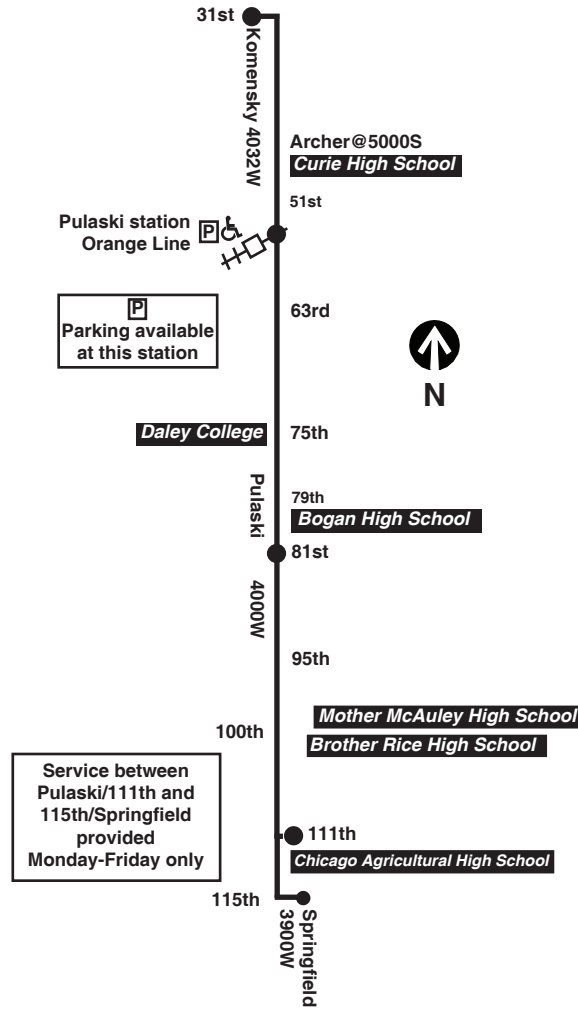

Chicago Transit Authority

53A 

South Pulaski
Effective December 16, 2018

Additional service may be provided on school days, September through June

Monday thru Friday

Northbound

Leave 115th/ Springfield	Pulaski/ 95th	Pulaski/ 81st	Pulaski/ 79th	Pulaski/ 63rd	Orange Line Station	Arrive 31st/ Komensky
----	----	3:42am	3:44am	3:52am	4:00am	----
3:45am	3:55am	4:01	4:03	4:11	4:19	4:31am
4:07	4:17	4:23	4:25	4:33	4:41	4:53
4:29	4:39	4:45	4:47	4:55	5:03	5:15
4:50	5:00	5:06	5:08	5:16	5:24	5:36
5:05	5:15	5:22	5:24	5:33	5:41	5:55
5:19	5:29	5:36	5:38	5:48	5:56	6:10
5:29	5:40	5:46	5:48	5:58	6:06	6:20
5:40	5:50	5:57	5:59	6:09	6:17	6:31
5:50	6:00	6:07	6:09	6:19	6:27	6:41
5:57	6:07	6:14	6:16	6:26	6:35	6:49
6:04	6:15	6:22	6:24	6:34	6:42	6:57
----	6:22	6:29	6:31	6:41	6:50	----
6:15	6:26	6:34	6:36	6:46	6:55	7:10
----	6:32	6:40	6:42	6:52	7:01	----
6:26	6:37	6:44	6:46	6:56	7:05	7:21
----	6:43	6:51	6:53	7:03	7:12	----
6:37	6:48	6:55	6:57	7:07	7:16	7:32
----	6:55	7:02	7:04	7:14	7:23	----
6:49	7:00	7:07	7:09	7:19	7:28	7:44
----	7:07	7:14	7:16	7:26	7:35	----
7:01	7:12	7:20	7:22	7:33	7:42	7:57
----	7:28	7:30	7:40	7:49	----	----
7:14	7:25	7:33	7:35	7:46	7:55	8:10
----	7:41	7:43	7:53	8:02	----	----
7:27	7:38	7:46	7:48	7:59	8:08	8:23
----	7:54	7:56	8:06	8:15	----	----
7:40	7:52	8:00	8:02	8:12	8:21	8:37