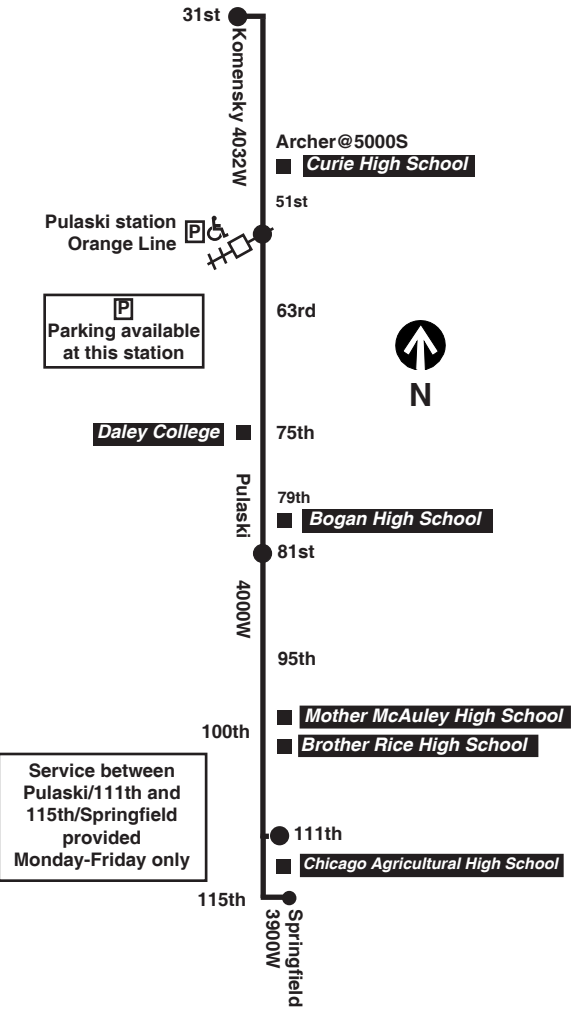

**Chicago Transit Authority**

**53A** 

South Pulaski  
Effective August 29, 2021

Additional service may be provided on school days, September through June

**Monday thru Friday**

**Northbound**

Leave 115th/ Springfield	Pulaski/ 95th	Pulaski/ 81st	Pulaski/ 79th	Pulaski/ 63rd	Orange Line Station	Arrive 31st/ Komensky
3:45am	3:55am	4:01	4:03	4:11	4:19	4:31am
4:07	4:17	4:23	4:25	4:33	4:41	4:53
4:29	4:39	4:45	4:47	4:55	5:03	5:15
4:50	5:00	5:06	5:08	5:16	5:24	5:36
5:05	5:15	5:22	5:24	5:33	5:41	5:55
5:19	5:29	5:36	5:38	5:48	5:56	6:10
5:29	5:40	5:46	5:48	5:58	6:06	6:20
5:40	5:50	5:57	5:59	6:09	6:17	6:31
5:50	6:00	6:07	6:09	6:19	6:27	6:41
6:00	6:10	6:17	6:19	6:29	6:38	6:52
6:09	6:20	6:27	6:29	6:39	6:48	7:03
6:17	6:28	6:36	6:38	6:48	6:57	7:12
6:25	6:36	6:44	6:46	6:56	7:05	7:20
6:34	6:45	6:52	6:54	7:04	7:13	7:29
6:42	6:53	7:01	7:03	7:13	7:22	7:37

S - trip operates on school days only

**53A South Pulaski**

**Southbound**

Leave 31st/ Komensky	Orange Line Station	Pulaski/ 63rd	Pulaski/ 79th	Pulaski/ 81st	Arrive Pulaski/ 95th	Arrive 115th/ Springfield
4:39am	4:51	4:58	5:06	5:07	5:14	5:22
5:01	5:13	5:20	5:28	5:29	5:36	5:44
5:23	5:35	5:42	5:50	5:51	5:58	6:06
5:45	5:57	6:04	6:12	6:13	6:20	6:28
6:03	6:15	6:24	6:32	6:33	6:40	6:49
6:18	6:30	6:39	6:48	6:49	6:56	7:05
6:30	6:42	6:51	7:00	7:01	7:08	7:17
6:41	6:54	7:03	7:12	7:13	7:21	7:30
6:51	7:04	7:14	7:23	7:24	7:31	7:41
7:02	7:15	7:24	7:33	7:34	7:42	7:51
7:12	7:25	7:34	7:43	7:44	7:52	8:01
7:21	7:34	7:43	7:52	7:53	8:01	8:10
7:29	7:42	7:51	8:00	8:01	8:09	8:18
7:37	7:50	8:00	8:09	8:10	8:17	8:27