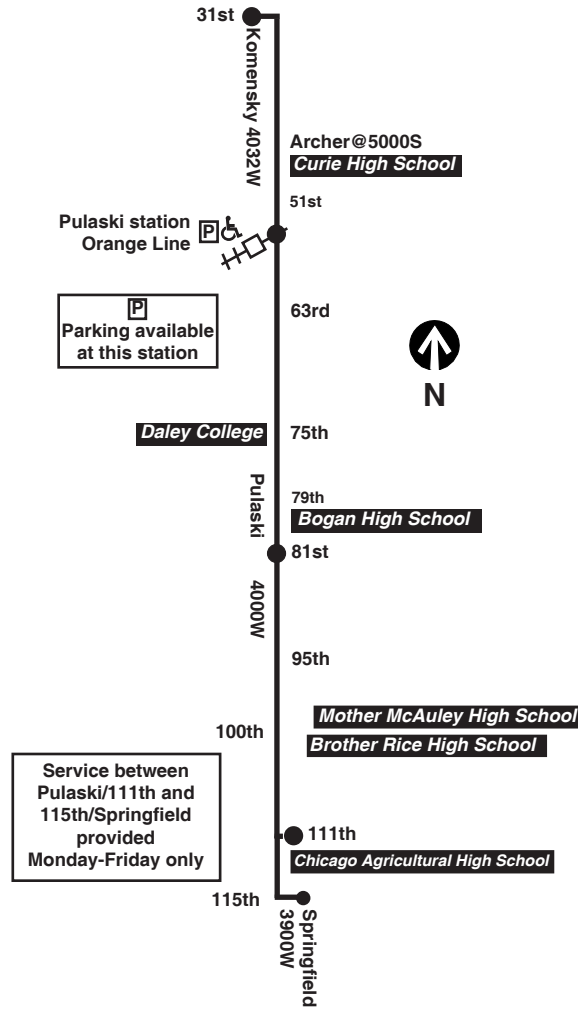

CTA Bike & Ride

Bicycle racks are available on the front exteriors of CTA buses. Bicycles can be placed on bicycle racks during normal hours of operation for each route. Racks accommodate two (2) bicycles at a time. Bicycles are also permitted on CTA trains during certain hours.

Please Stand Up &

for Seniors and People with Disabilities

Federal law requires priority seating be designated for seniors and people with disabilities.

The schedules and other information in this timetable are subject to change. CTA does not assume responsibility for errors in timetables, nor for inconvenience or damage resulting from delayed trains or buses due to weather, traffic conditions, etc.

Supplementary service may be provided over portions of this route in addition to the trips shown. Please check destination signs and announcements when boarding buses.

CTA operating costs are funded in part through the Regional Transportation Authority, by the federal and state governments, and the City of Chicago and County of Cook.

For more Information call the RTA Travel Information Center in Chicago: 312-836-7000. Open 6am until 7pm, Monday thru Saturday.

Para obtener mayor información, en Español, llame al Centro de Información: 312-836-7000.

Chicago Transit Authority

53A

South Pulaski
Effective June 12, 2022

Additional service may be provided on school days, September through June

Monday thru Friday

Northbound

Leave 115th/ Springfield	Pulaski/ 95th	Pulaski/ 81st	Pulaski/ 79th	Pulaski/ 63rd	Orange Line Station	Arrive 31st/ Komensky
3:45am	3:55am	4:01	4:03	4:11	4:19	4:31am
4:07	4:17	4:23	4:25	4:33	4:41	4:53
4:29	4:39	4:45	4:47	4:55	5:03	5:15
4:50	5:00	5:06	5:08	5:16	5:24	5:36
5:05	5:15	5:22	5:24	5:33	5:41	5:55
5:19	5:29	5:36	5:38	5:48	5:56	6:10
5:29	5:40	5:46	5:48	5:58	6:06	6:20
5:40	5:50	5:57	5:59	6:09	6:17	6:31
5:50	6:00	6:07	6:09	6:19	6:27	6:41
5:57	6:07	6:14	6:16	6:26	6:35	6:49
6:04	6:15	6:22	6:24	6:34	6:42	6:57
6:15	6:26	6:34	6:36	6:46	6:55	7:10
6:26	6:37	6:44	6:46	6:56	7:05	7:21
6:37	6:48	6:55	6:57	7:07	7:16	7:32
6:49	7:00	7:07	7:09	7:19	7:28	7:44
7:01	7:12	7:20	7:22	7:33	7:42	7:57
7:14	7:25	7:33	7:35	7:46	7:55	8:10
7:27	7:38	7:46	7:48	7:59	8:08	8:23
7:40	7:52	8:00	8:02	8:12	8:21	8:37

then every 9 to 17 minutes until

1:15pm	1:26pm	1:33pm	1:35pm	1:46pm	1:56pm	2:12pm
1:23	1:34	1:41	1:43	1:54	2:04	2:20
1:30	1:41	1:48	1:50	2:01	2:11	2:27
1:44	1:55	2:02	2:04	2:15	2:25	2:41
1:58	2:09	2:16	2:18	2:29	2:39	2:55
2:12	2:23	2:30	2:32	2:43	2:53	3:09
2:25	2:37	2:44	2:46	2:56	3:06	3:23
2:37	2:50	2:57	2:59	3:10	3:20	3:37
2:49	3:01	3:09	3:11	3:22	3:31	3:49
3:00	3:12	3:20	3:22	3:33	3:43	4:01
3:11	3:23	3:31	3:33	3:45	3:56	4:14
3:22	3:34	3:42	3:44	3:56	4:07	4:26
3:33	3:45	3:53	3:55	4:07	4:18	4:37
3:42	3:55	4:03	4:05	4:16	4:28	4:46
3:54	4:06	4:14	4:16	4:27	4:38	4:56
4:07	4:19	4:27	4:29	4:40	4:50	5:08
4:21	4:33	4:41	4:43	4:54	5:04	5:21
4:38	4:50	4:58	5:00	5:11	5:21	5:38
4:48	5:00	5:08	5:10	5:21	5:31	5:48
4:59	5:11	5:19	5:21	5:32	5:42	5:59
5:11	5:23	5:31	5:33	5:43	5:53	6:10
5:24	5:36	5:43	5:45	5:56	6:05	6:22
5:39	5:51	5:58	6:00	6:10	6:19	6:35
5:54	6:06	6:13	6:15	6:25	6:34	6:49
6:10	6:22	6:29	6:31	6:41	6:50	7:05
6:29	6:41	6:47	6:49	6:59	7:08	7:23
6:48	6:59	7:05	7:07	7:17	7:25	7:39
7:07	7:18	7:24	7:26	7:36	7:44	7:58
7:27	7:37	7:44	7:46	7:55	8:03	8:16
7:47	7:57	8:03	8:05	8:14	8:22	8:35
8:07	8:17	8:23	8:25	8:34	8:42	8:55
8:27	8:37	8:43	8:45	8:54	9:01	9:14
8:47	8:57	9:03	9:05	9:14	9:21	9:33
9:07	9:17	9:23	9:25	9:34	9:41	9:53
9:27	9:37	9:43	9:45	9:53	10:00	10:12
9:48	9:57	10:03	10:05	10:13	10:20	10:32
10:10	10:19	10:25	10:27	10:35	10:42	10:54
10:35	10:44	10:50	10:52	10:59	11:06	11:18
11:00	11:09	11:15	11:17	11:24	11:31	11:43
11:25	11:34	11:40	11:42	11:49	11:56	12:08am

53A South Pulaski

Southbound

Leave 31st/ Komensky	Orange Line Station	Pulaski/ 63rd	Pulaski/ 79th	Pulaski/ 81st	Arrive Pulaski/ 95th	Arrive 115th/ Springfield
4:39am	4:51	4:58	5:06	5:07	5:14	5:22
5:01	5:13	5:20	5:28	5:29	5:36	5:44
5:23	5:35	5:42	5:50	5:51	5:58	6:06
5:45	5:57	6:04	6:12	6:13	6:20	6:28
6:03	6:15	6:24	6:32	6:33	6:40	6:49
6:18	6:30	6:39	6:48	6:49	6:56	7:05
6:30	6:42	6:51	7:00	7:01	7:08	7:17
6:40	6:53	7:02	7:11	7:12	7:20	7:29
6:51	7:04	7:13	7:22	7:23	7:31	7:40
7:02	7:15	7:24	7:33	7:34	7:42	7:51
7:13	7:26	7:35	7:44	7:45	7:53	8:02
7:23	7:36	7:45	7:54	7:55	8:03	8:12
7:35	7:48	7:57	8:06	8:07	8:15	8:24
7:49	8:02	8:11	8:20	8:21	8:29	8:38
8:03	8:16	8:25	8:34	8:35	8:43	8:52
8:18	8:31	8:40	8:49	8:50	8:58	9:07

then every 8 to 18 minutes until